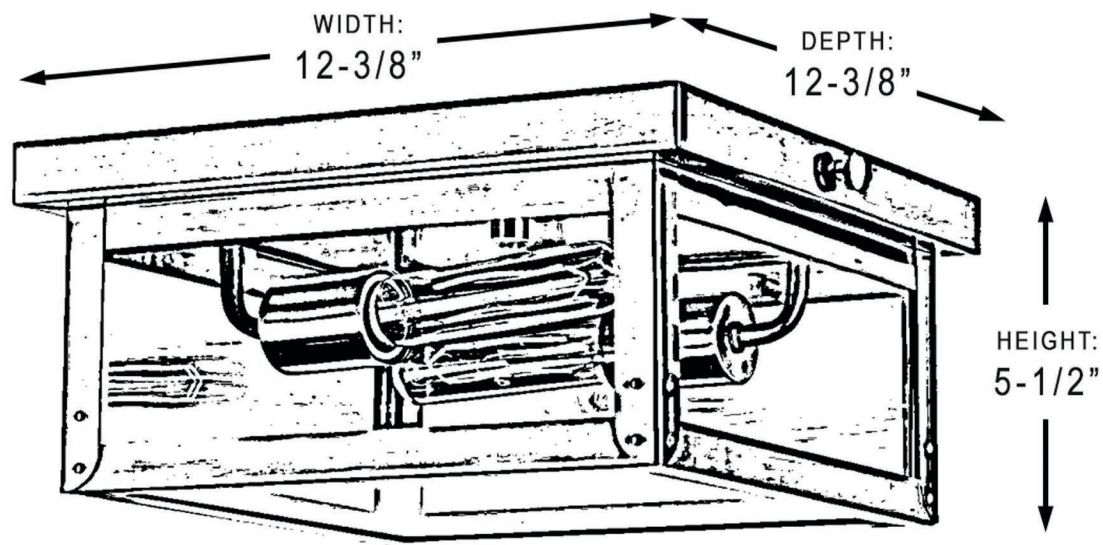

urban ambiance

UHP1133

INTERIOR/EXTERIOR CEILING LIGHT

Collection	Darwin
Finish	Stainless Steel
Shade	Clear Flat
Bulb Type	A19 Medium Base
Bulb Wattage	60W
Number of Bulbs	2
Bulbs Included	NO
Certification	CSA(US)
Rated For	Damp Locations
Weight	6.61 Pounds
Chain Length	N/A
Extension Rods	N/A
Material Construction	Stainless Steel