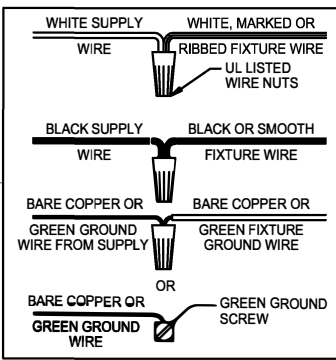

WARNING - If any Special Control Devices are used with this Fixture, Follow the Instructions Carefully to assure full compliance with N.E.C. requirements. If there are any questions, contact a Qualified Electrical Contractor.
WARNING - This product contains chemicals known to the State of California to cause cancer, birth defects and /or other reproductive harm. Thoroughly wash hands after installing, handling, cleaning, or otherwise touching this product.
CAUTION - All glass is fragile, use care when handling Glass component(s) and or Lamp(s).

ASSEMBLY STEPS:
PASOS PARA ENSAMBLAR:
MODE D'ASSEMBLAGE:

1. D,E → A
2. P,Q → D
3. B,A → C
4. F → G
5. H,J → D
6. L → K
7. S → N
8. R → N
9. M,N → H

ADJUST HEIGHT WITH "D"
 Q → A (TO LOCK)
 AJUSTA LA ALTURA CON "D"
 Q → A (APRETAR)
 RÉGLEZ LA HAUTEUR AVEC "D"
 Q → A (À VERROUILLER)