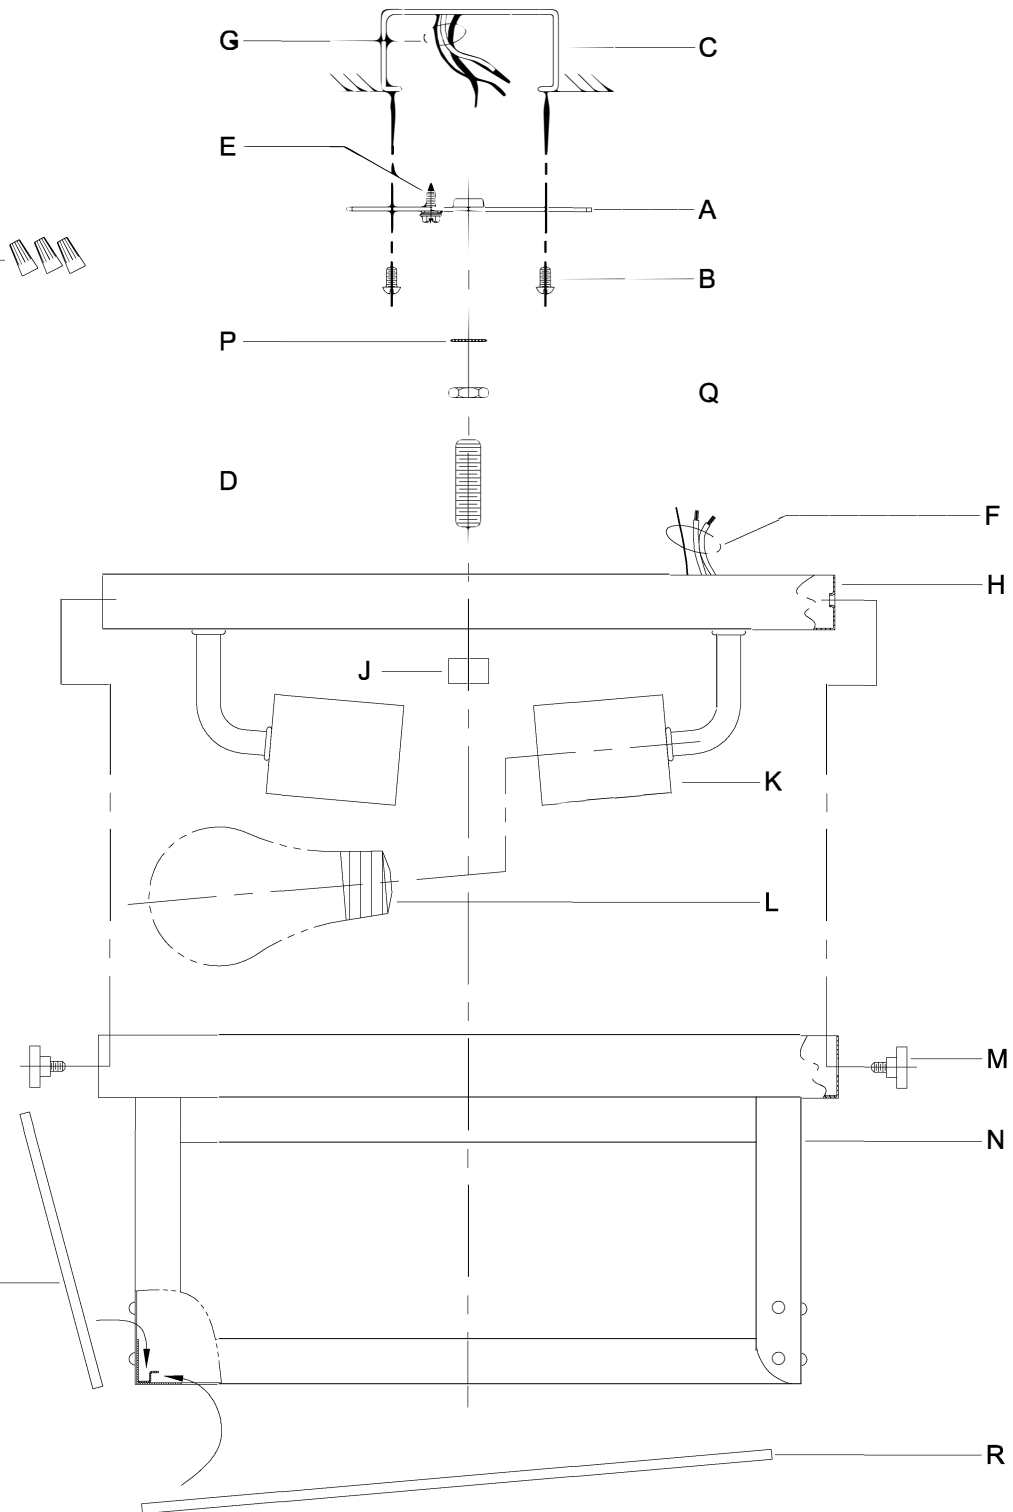

WARNING - If any Special Control Devices are used with this Fixture, Follow the Instructions Carefully to assure full compliance with N.E.C. requirements. If there are any questions, contact a Qualified Electrical Contractor.
WARNING - This product contains chemicals known to the State of California to cause cancer, birth defects and /or other reproductive harm. Thoroughly wash hands after installing, handling, cleaning, or otherwise touching this product.
CAUTION - All glass is fragile, use care when handling Glass component(s) and or Lamp(s).

ASSEMBLY STEPS:
PASOS PARA ENSAMBLAR:
MODE D'ASSEMBLAGE:

1. D,E → A
2. P,Q → D
3. B,A → C
4. F → G
5. H,J → D
6. L → K
7. S → N
8. R → N
9. M,N → H

ADJUST HEIGHT WITH "D"
 Q → A (TO LOCK)
 AJUSTA LA ALTURA CON "D"
 Q → A (APRETAR)
 RÉGLEZ LA HAUTEUR AVEC "D"
 Q → A (À VERROUILLER)