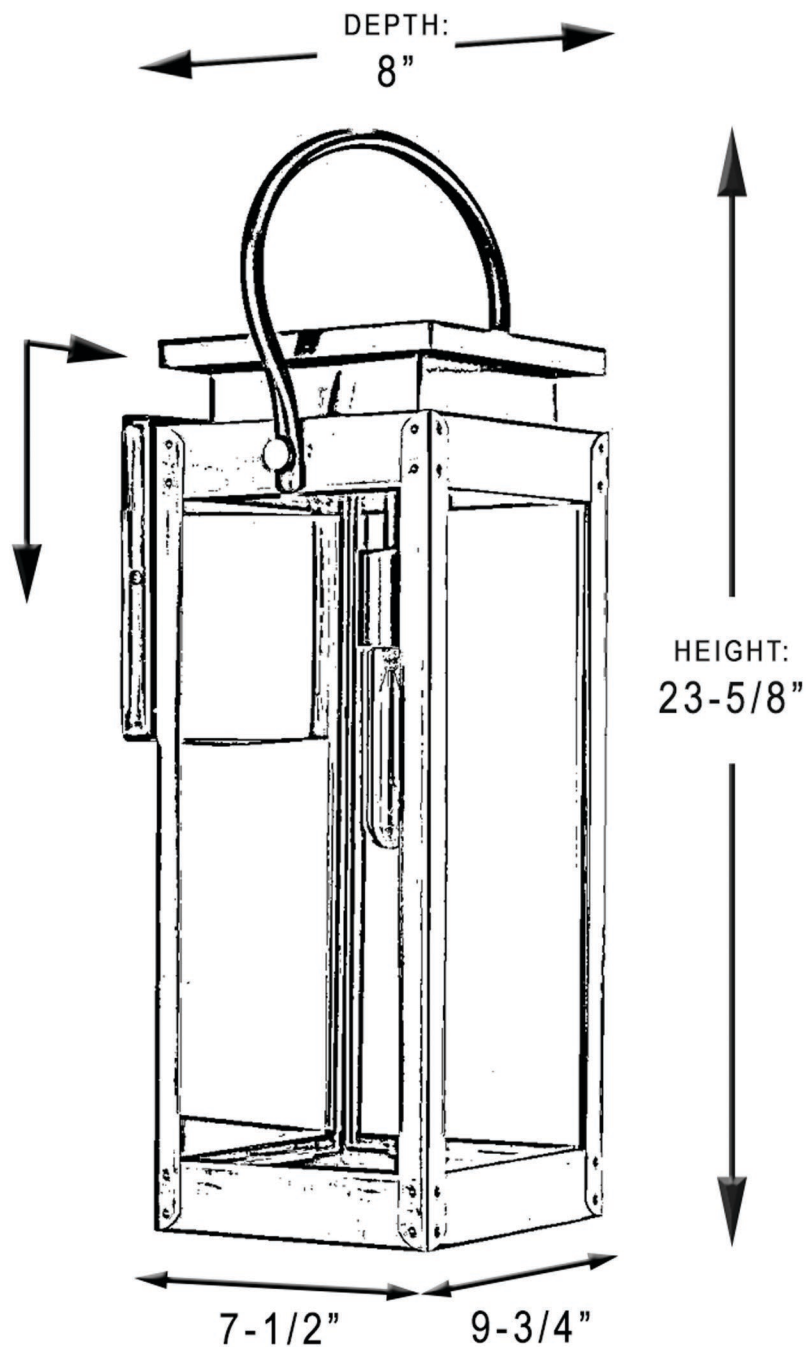

urban ambiance

UHP1132

EXTERIOR WALL SCONCE

BACKPLATE:
7" H
X
6-1/2" W

Collection	Darwin
Finish	Stainless Steel
Shade	Clear Flat
Bulb Type	A19 Medium Base
Bulb Wattage	100W
Number of Bulbs	1
Bulbs Included	NO
Certification	CSA(US)
Rated For	Wet Locations
Weight	8.71 Pounds
Chain Length	N/A
Extension Rods	N/A
Material Construction	Stainless Steel