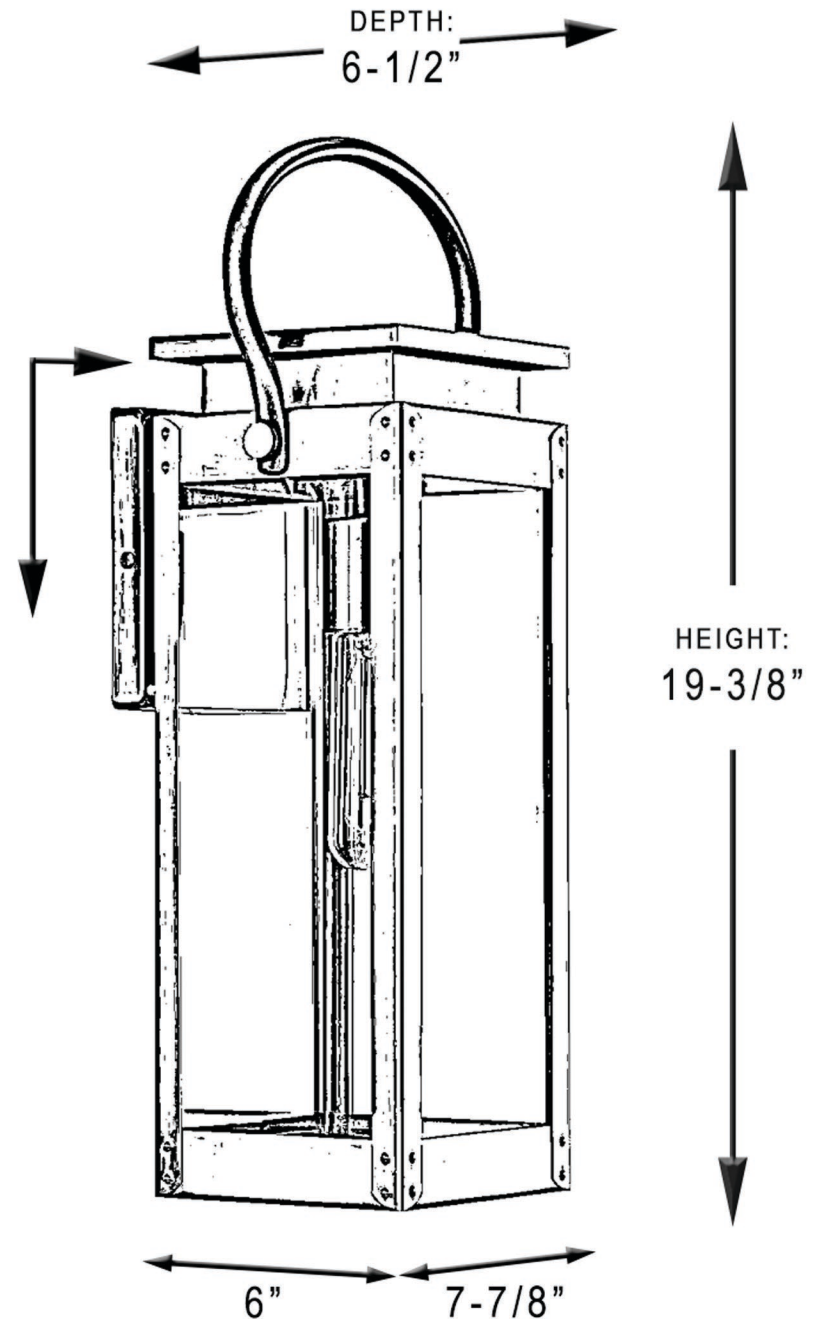

urban ambiance

UHP1131

EXTERIOR WALL SCONCE

BACKPLATE:
5-1/2" H
X
5" W

Collection	Darwin
Finish	Stainless Steel
Shade	Clear Flat
Bulb Type	A19 Medium Base
Bulb Wattage	100W
Number of Bulbs	1
Bulbs Included	NO
Certification	CSA(US)
Rated For	Wet Locations
Weight	6.13 Pounds
Chain Length	N/A
Extension Rods	N/A
Material Construction	Stainless Steel