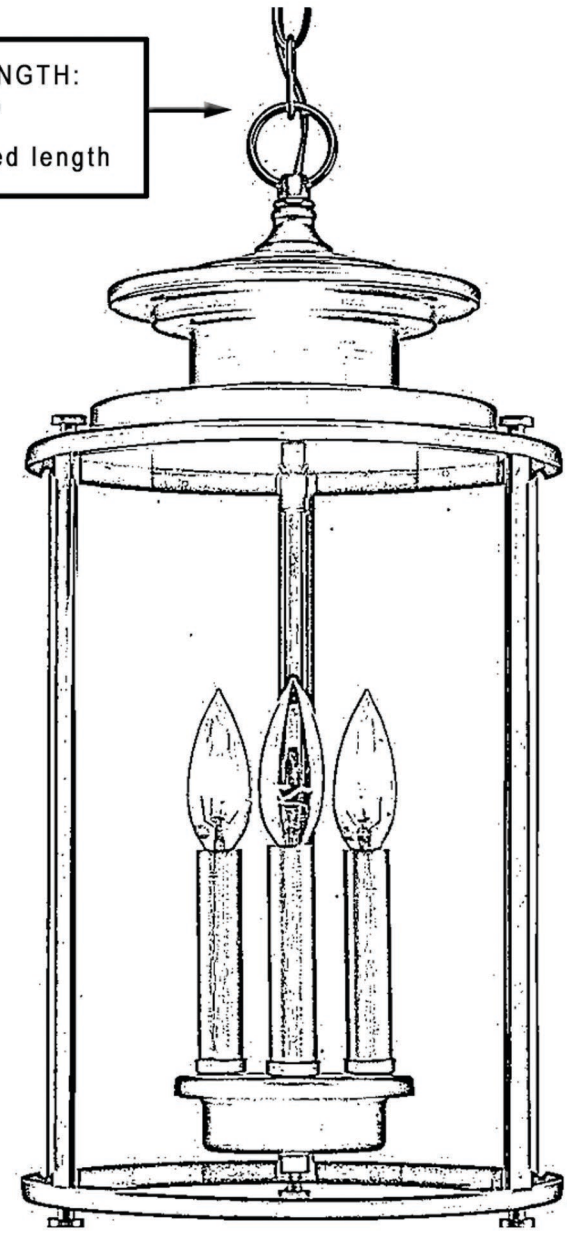

urban ambiance

UHP1124

EXTERIOR CEILING LIGHT

CHAIN LENGTH:
42"
Cut to desired length

HEIGHT:
20-1/4"

DIAMETER:
9-7/8"

Collection	Plymouth
Finish	Olde Bronze
Shade	Clear
Bulb Type	E12 Candelabra Base
Bulb Wattage	60W
Number of Bulbs	3
Bulbs Included	No
Certification	UL Listed
Rated For	Damp Locations
Weight	4.35 Pounds
Chain Length	3.5 Feet
Extension Rods	N/A
Material Construction	Steel