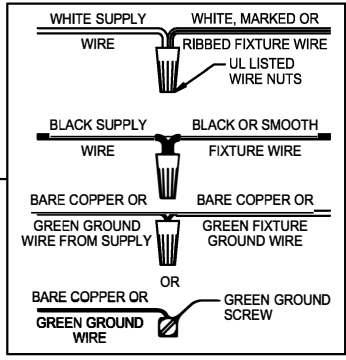

WARNING - If any Special Control Devices are used with this Fixture, Follow the Instructions Carefully to assure full compliance with N.E.C. requirements. If there are any questions, contact a Qualified Electrical Contractor.
WARNING - This product contains chemicals known to the State of California to cause cancer, birth defects and /or other reproductive harm. Thoroughly wash hands after installing, handling, cleaning, or otherwise touching this product.
CAUTION - All glass is fragile, use care when handling Glass component(s) and or Lamp(s).

ASSEMBLY STEPS:
PASOS PARA ENSAMBLAR:
MODE D'ASSEMBLAGE:

1. D,E → A
2. B,A → C
3. Q,R,H → D
4. R → H
5. L → M
6. K,J → L
7. L → H
8. F → L,K,J,H,D
9. F → G
10. J,K → H
11. N → P

ADJUST HEIGHT WITH "D"
 Q → A (TO LOCK)
AJUSTA LA ALTURA CON "D"
 Q → A (APRETAR)
RÉGLEZ LA HAUTEUR AVEC "D"
 Q → A (À VERROUILLER)