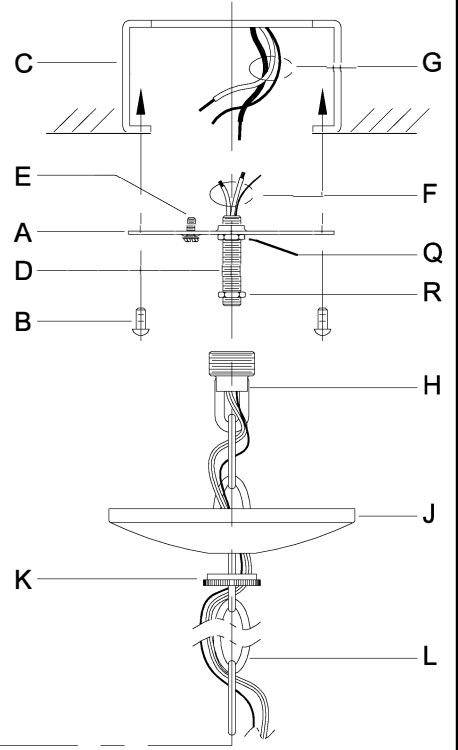

WARNING - If any Special Control Devices are used with this Fixture, Follow the Instructions Carefully to assure full compliance with N.E.C. requirements. If there are any questions, contact a Qualified Electrical Contractor.
WARNING - This product contains chemicals known to the State of California to cause cancer, birth defects and /or other reproductive harm. Thoroughly wash hands after installing, handling, cleaning, or otherwise touching this product.
CAUTION - All glass is fragile, use care when handling Glass component(s) and or Lamp(s).

ASSEMBLY STEPS:
PASOS PARA ENSAMBLAR:
MODE D'ASSEMBLAGE:

1. D,E → A
2. B,A → C
3. Q,R,H → D
4. R → H
5. L → M
6. K,J → L
7. L → H
8. F → L,K,J,H,D
9. F → G
10. J,K → H
11. N → P

ADJUST HEIGHT WITH "D"
 Q → A (TO LOCK)
AJUSTA LA ALTURA CON "D"
 Q → A (APRETAR)
RÉGLEZ LA HAUTEUR AVEC "D"
 Q → A (À VERROUILLER)