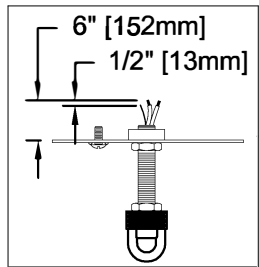

WARNING - If any Special Control Devices are used with this Fixture, Follow the Instructions Carefully to assure full compliance with N.E.C. requirements. If there are any questions, contact a Qualified Electrical Contractor.
WARNING - This product contains chemicals known to the State of California to cause cancer, birth defects and /or other reproductive harm. Thoroughly wash hands after installing, handling, cleaning, or otherwise touching this product.
CAUTION - All glass is fragile, use care when handling Glass component(s) and or Lamp(s).

ASSEMBLY STEPS:
PASOS PARA ENSAMBLAR:
MODE D'ASSEMBLAGE:

1. D,E → A
2. B,A → C
3. Q,R,H → D
4. R → H
5. L → M
6. K,J → L
7. L → H
8. F → L,K,J,H,D
9. F → G
10. J,K → H
11. N → P

ADJUST HEIGHT WITH "D"
 Q → A (TO LOCK)
AJUSTA LA ALTURA CON "D"
 Q → A (APRETAR)
RÉGLEZ LA HAUTEUR AVEC "D"
 Q → A (À VERROUILLER)