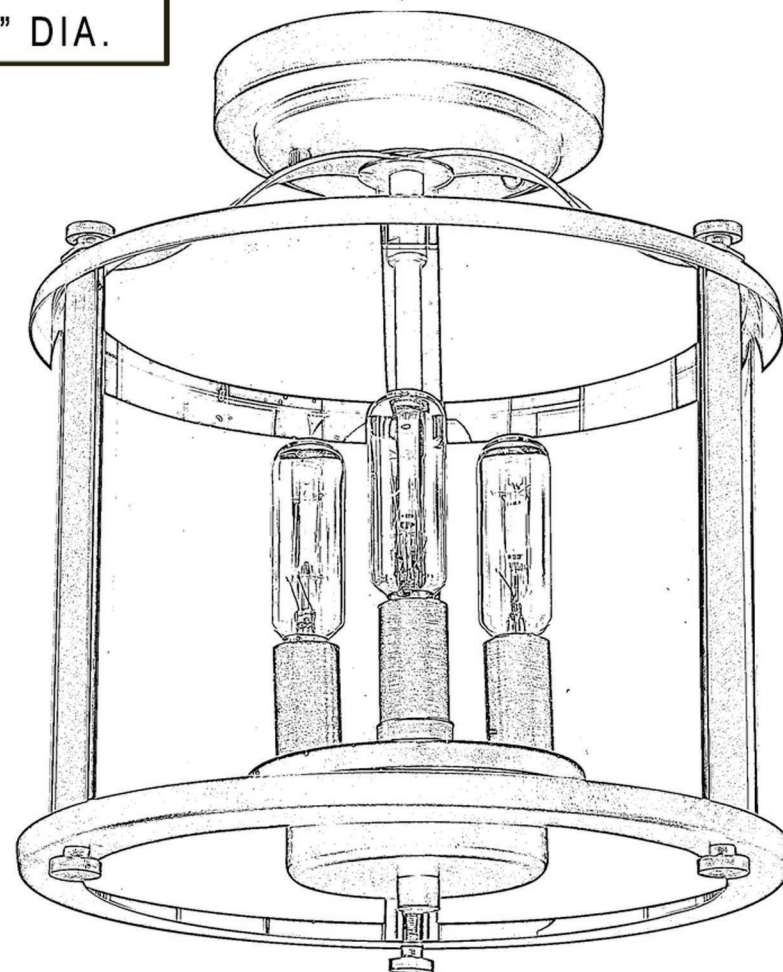

urban ambiance

UHP1123

EXTERIOR CEILING LIGHT

CANOPY:
1" H
X
5" DIA.

HEIGHT:
11"

DIAMETER:
9-7/8"

Collection	Plymouth
Finish	Olde Bronze
Shade	Clear
Bulb Type	E12 Candelabra Base
Bulb Wattage	60W
Number of Bulbs	3
Bulbs Included	No
Certification	cCSA(US)
Rated For	Damp Locations
Weight	2.73 Pounds
Chain Length	3 Feet
Extension Rods	N/A
Material Construction	Steel