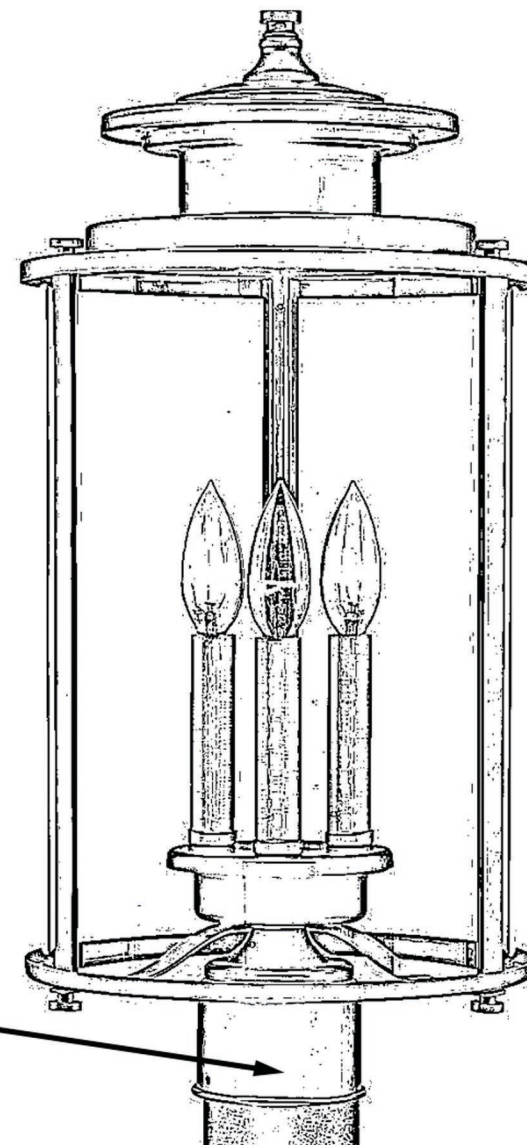

urban ambiance

UHP1122

EXTERIOR POST/PIER LIGHT

Collection	Plymouth
Finish	Olde Bronze
Shade	Clear
Bulb Type	E12 Candelabra Base
Bulb Wattage	60W
Number of Bulbs	3
Bulbs Included	No
Certification	cCSA(US)
Rated For	Wet Locations
Weight	4.09 Pounds
Chain Length	N/A
Extension Rods	N/A
Material Construction	Steel

WIDTH/DEPTH:
9-7/8"

HEIGHT:
22-5/8"

POST MOUNT:
ACCEPTS 3"
POSTS.