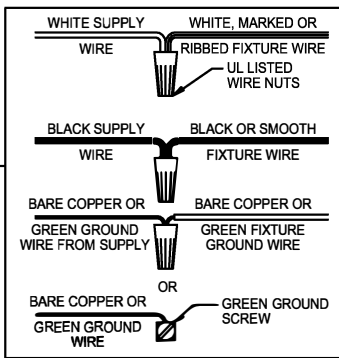

WARNING - If any Special Control Devices are used with this Fixture, Follow the Instructions Carefully to assure full compliance with N.E.C. requirements. If there are any questions, contact a Qualified Electrical Contractor.
WARNING - This product contains chemicals known to the State of California to cause cancer, birth defects and /or other reproductive harm. Thoroughly wash hands after installing, handling, cleaning, or otherwise touching this product.
CAUTION - All glass is fragile, use care when handling Glass component(s) and or Lamp(s).

ASSEMBLY STEPS:
PASOS PARA ENSAMBLAR:
MODE D'ASSEMBLAGE:

1. A → B
2. Ø (0.144)(3.6mm) → 
3. B ← A
4. Ø (0.144)(3.6mm) → 
5. D → C 
6. E, A → B
7. G → F
8. J, K, L → H

**B, C, & G
 (NOT FURNISHED)
 (NO INCLUIDA)
 (NON FOURNIE)**