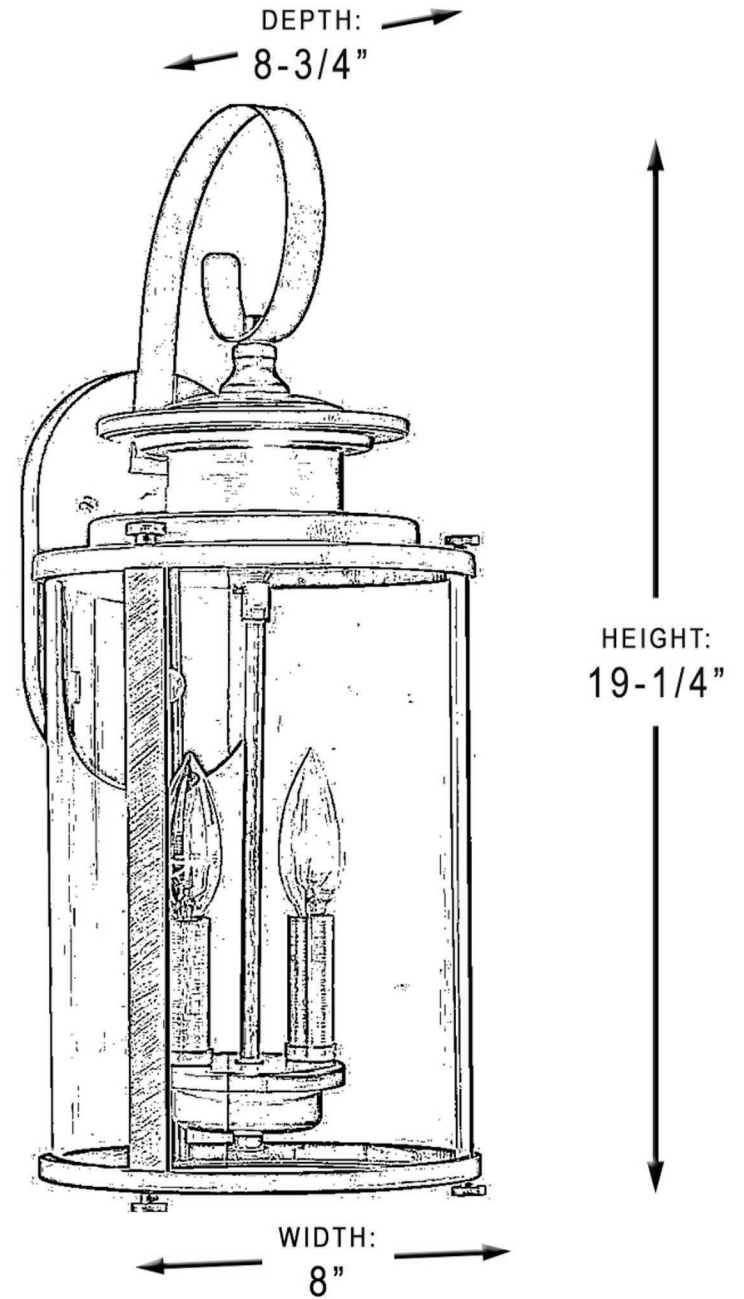

## UHP1120

EXTERIOR WALL SCONCE

BACKPLATE:  
6.5" H  
X  
4.5" W

|                              |                     |
|------------------------------|---------------------|
| <b>Collection</b>            | Plymouth            |
| <b>Finish</b>                | Olde Bronze         |
| <b>Shade</b>                 | Clear               |
| <b>Bulb Type</b>             | E12 Candelabra Base |
| <b>Bulb Wattage</b>          | 60W                 |
| <b>Number of Bulbs</b>       | 2                   |
| <b>Bulbs Included</b>        | No                  |
| <b>Certification</b>         | cCSA(US)            |
| <b>Rated For</b>             | Wet Locations       |
| <b>Weight</b>                | 3.04 Pounds         |
| <b>Chain Length</b>          | N/A                 |
| <b>Extension Rods</b>        | N/A                 |
| <b>Material Construction</b> | Steel               |