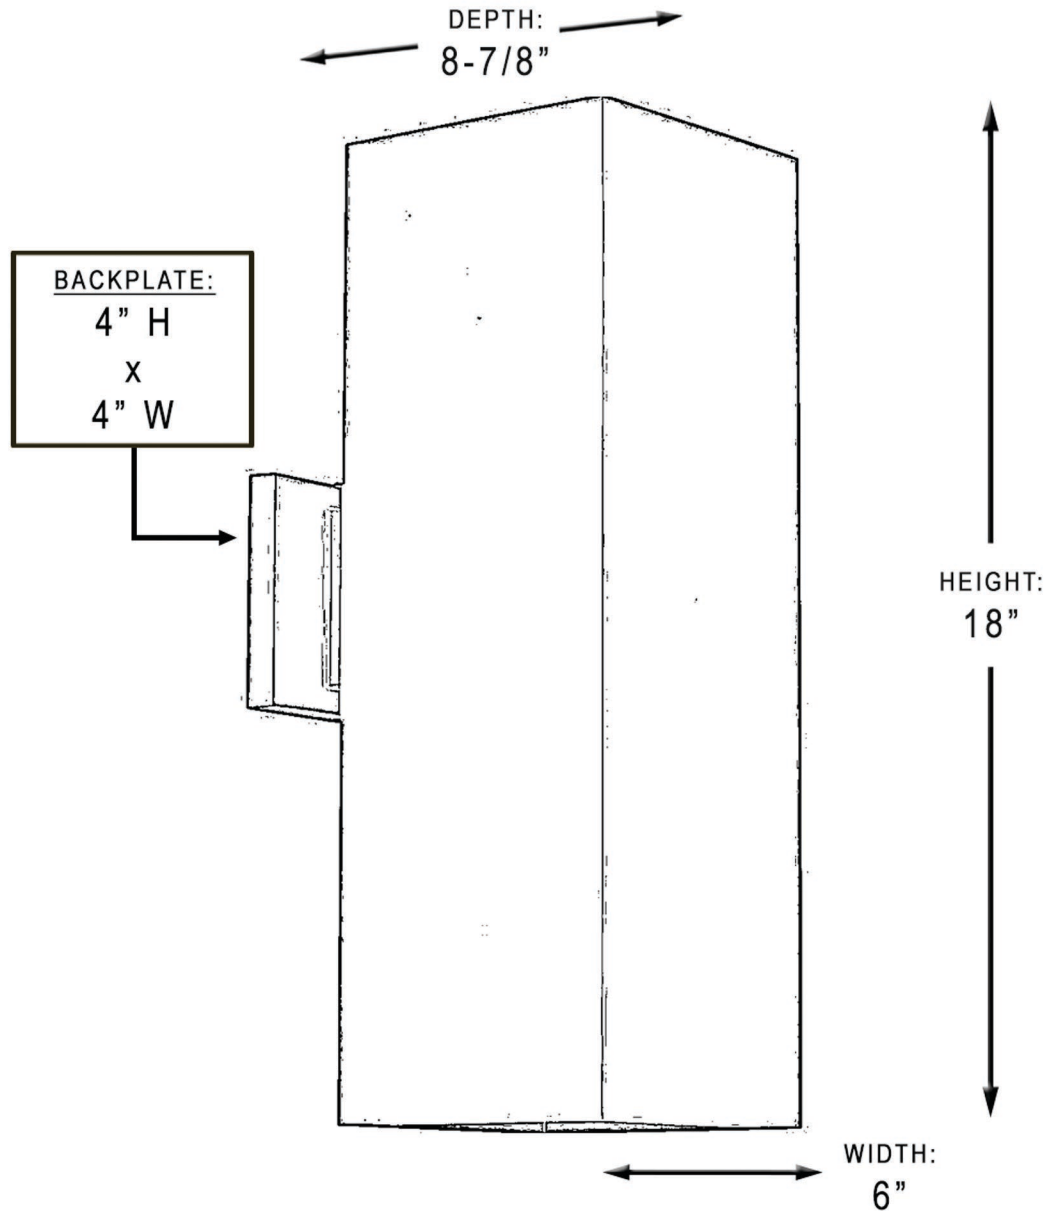

### EXTERIOR WALL SCONCE

Collection	Madrid
Finish	Midnight Black
Shade	N/A
Bulb Type	LED
Bulb Wattage	29W
Number of Bulbs	2
Bulbs Included	Yes
Certification	UL Listed
Rated For	Damp Locations
Weight	7.35 Pounds
Chain Length	N/A
Extension Rods	N/A
Material Construction	Aluminum