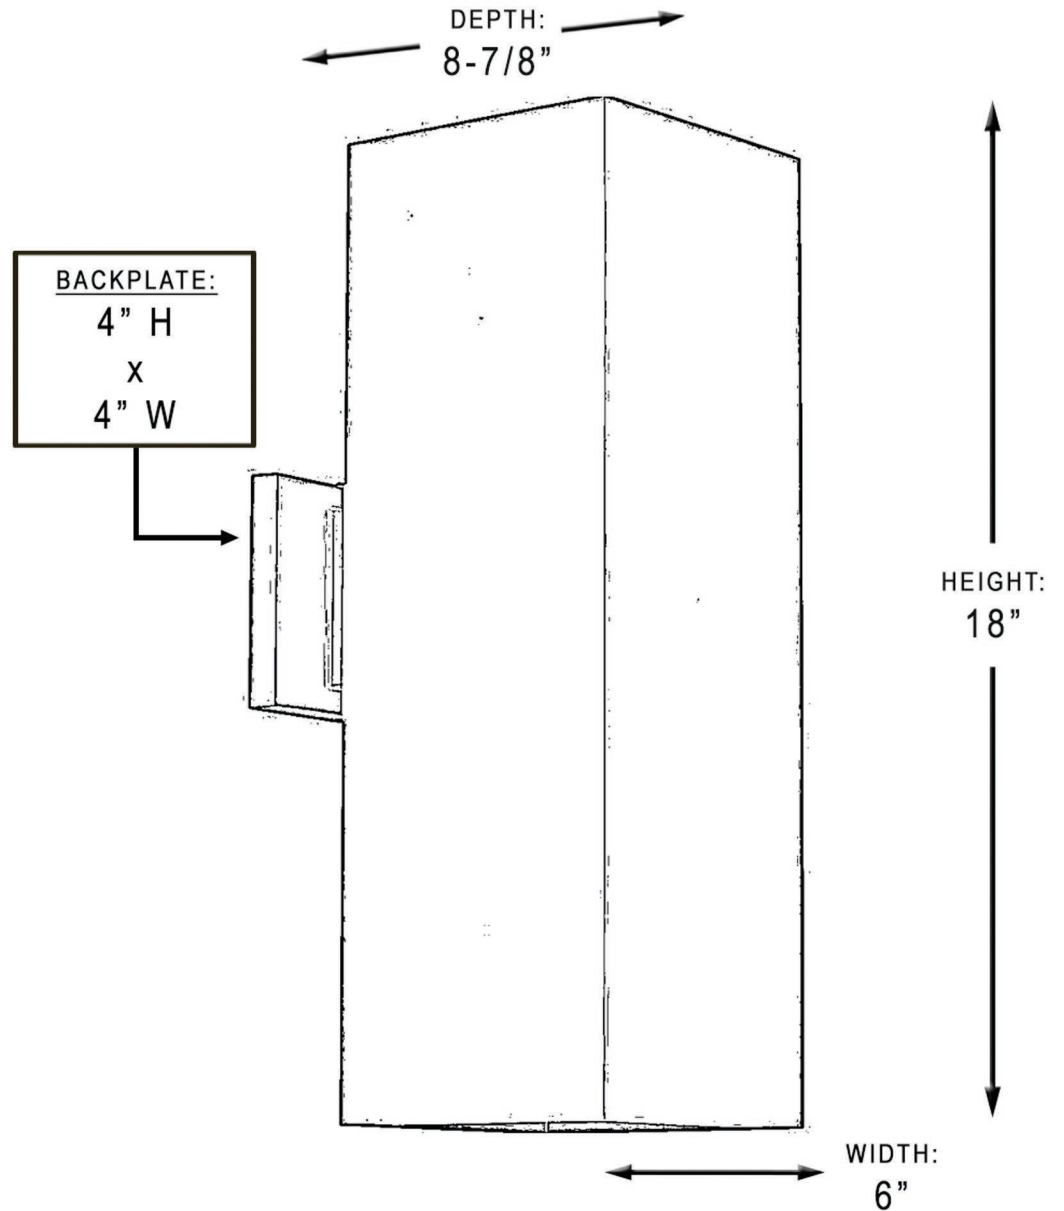

### EXTERIOR WALL SCONCE

<b>Collection</b>	Madrid
<b>Finish</b>	Midnight Black
<b>Shade</b>	N/A
<b>Bulb Type</b>	PAR-38
<b>Bulb Wattage</b>	250W
<b>Number of Bulbs</b>	2
<b>Bulbs Included</b>	No
<b>Certification</b>	UL Listed
<b>Rated For</b>	Damp Locations
<b>Weight</b>	7.1 Pounds
<b>Chain Length</b>	N/A
<b>Extension Rods</b>	N/A
<b>Material Construction</b>	Aluminum