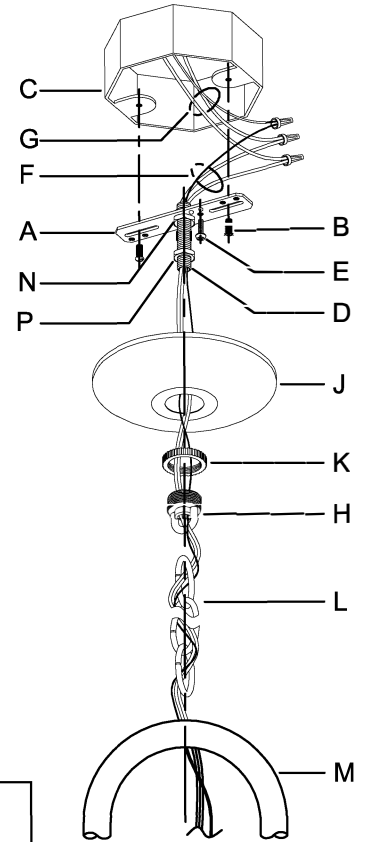

**WARNING** - If any Special Control Devices are used with this Fixture, Follow the Instructions Carefully to assure full compliance with N.E.C. requirements. If there are any questions, contact a Qualified Electrical Contractor.  
**WARNING** - This product contains chemicals known to the State of California to cause cancer, birth defects and /or other reproductive harm. Thoroughly wash hands after installing, handling, cleaning, or otherwise touching this product.  
**CAUTION** - All glass is fragile, use care when handling Glass component(s) and or Lamp(s).

**CANOPY MOUNTING & WIRE CONNECTION ASSEMBLY STEPS:**

ADJUST HEIGHT WITH "D"  
 N → A (TO LOCK)  
 AJUSTA LA ALTURA CON "D"  
 N → A (APRETAR)  
 RÉGLEZ LA HAUTEUR AVEC "D"  
 N → A (À VERROUILLER)

1. D,E → A
2. B,A → C
3. N,P,H → D (TO LOCK) (APRETAR) (À VERROUILLER)
4. P → H
5. L → M
6. J,K → L
7. L → H
8. F → L,K,J,H,D
9. F → G
10. J,K → H

**FIXTURE ASSEMBLY STEPS:**

1. P → N

B, C, G & P  
 (NOT FURNISHED)  
 (NO INCLUIDA)  
 (NON FOURNIE)