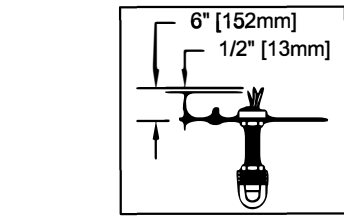

**WARNING** - If any Special Control Devices are used with this Fixture, Follow the Instructions Carefully to assure full compliance with N.E.C. requirements. If there are any questions, contact a Qualified Electrical Contractor.  
**WARNING** - This product contains chemicals known to the State of California to cause cancer, birth defects and /or other reproductive harm. Thoroughly wash hands after installing, handling, cleaning, or otherwise touching this product.  
**CAUTION** - All glass is fragile, use care when handling Glass component(s) and or Lamp(s).

**CANOPY MOUNTING & WIRE CONNECTION ASSEMBLY STEPS:**

ADJUST HEIGHT WITH "D"  
 N → A (TO LOCK)  
 AJUSTA LA ALTURA CON "D"  
 N → A (APRETAR)  
 RÉGLEZ LA HAUTEUR AVEC "D"  
 N → A (À VERROUILLER)

1. D,E → A
2. B,A → C
3. N,P,H → D (TO LOCK) (APRETAR) (À VERROUILLER)
4. P → H
5. L → M
6. J,K → L
7. L → H
8. F → L,K,J,H,D
9. F → G
10. J,K → H