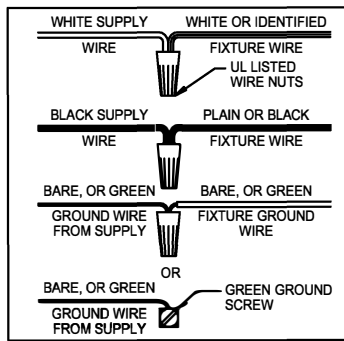

**WARNING** - If any Special Control Devices are used with this Fixture, Follow the Instructions Carefully to assure full compliance with N.E.C. requirements. If there are any questions, contact a Qualified Electrical Contractor.  
**WARNING** - This product contains chemicals known to the State of California to cause cancer, birth defects and /or other reproductive harm. Thoroughly wash hands after installing, handling, cleaning, or otherwise touching this product.  
**CAUTION** - All glass is fragile, use care when handling Glass component(s) and or Lamp(s).

**CANOPY MOUNTING & WIRE CONNECTION ASSEMBLY STEPS:**

ADJUST HEIGHT WITH "D"  
 N → A (TO LOCK)  
 AJUSTA LA ALTURA CON "D"  
 N → A (APRETAR)  
 RÉGLEZ LA HAUTEUR AVEC "D"  
 N → A (À VERROUILLER)

1. D,E → A
2. B,A → C
3. N,P,H → D (TO LOCK) (APRETAR) (À VERROUILLER)
4. P → H
5. L → M
6. J,K → L
7. L → H
8. F → L,K,J,H,D
9. F → G
10. J,K → H

**FIXTURE ASSEMBLY STEPS:**

1. P → N

B, C, G & P  
 (NOT FURNISHED)  
 (NO INCLUIDA)  
 (NON FOURNIE)