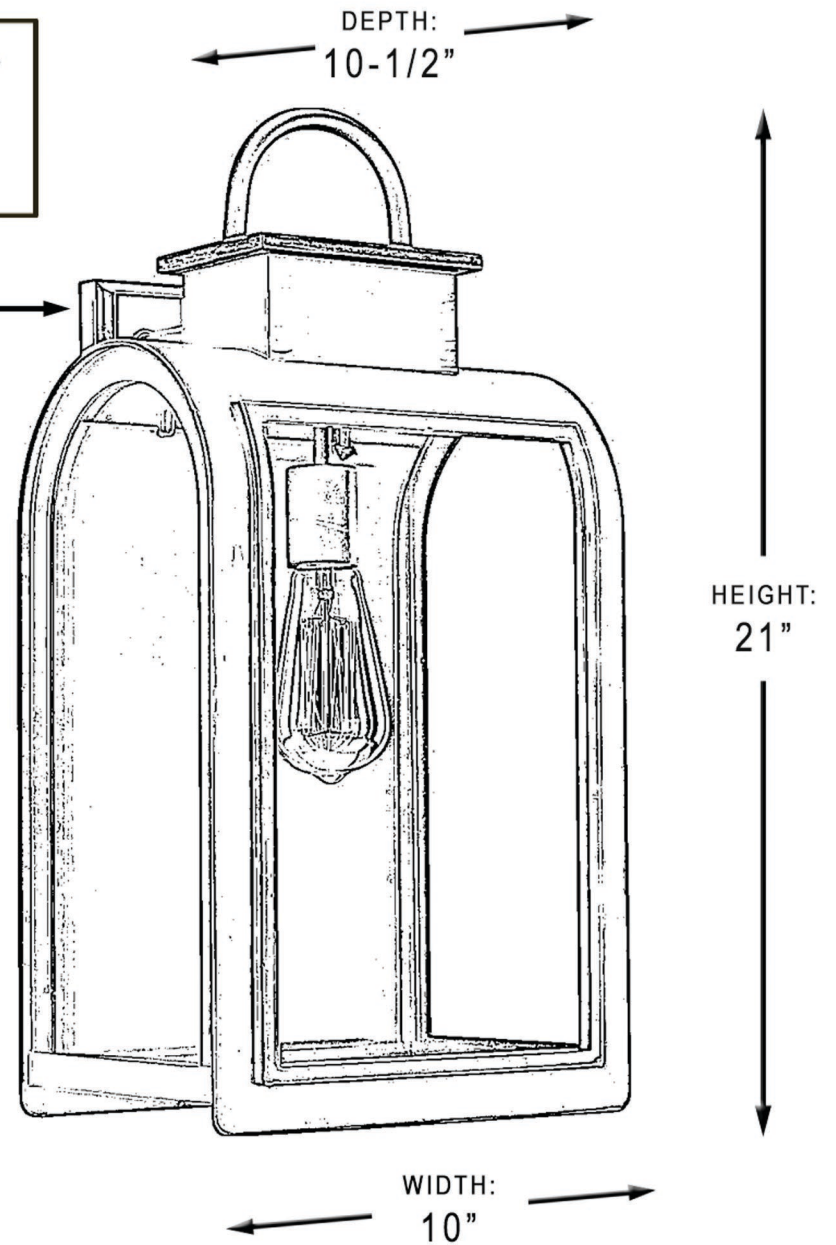

urban ambiance

UHP1102

EXTERIOR WALL SCONCE

BACKPLATE:
5" H
X
6-1/2" W

| | |
|------------------------------|--------------------|
| Collection | Chesterfield |
| Finish | Oil Rubbed Bronze |
| Shade | Clear/Etched Umber |
| Bulb Type | A19 Medium Base |
| Bulb Wattage | 100 |
| Number of Bulbs | 1 |
| Bulbs Included | NO |
| Certification | cCSA(US) |
| Rated For | Wet Locations |
| Weight | 13.12 Pounds |
| Chain Length | N/A |
| Extension Rods | N/A |
| Material Construction | Aluminum |