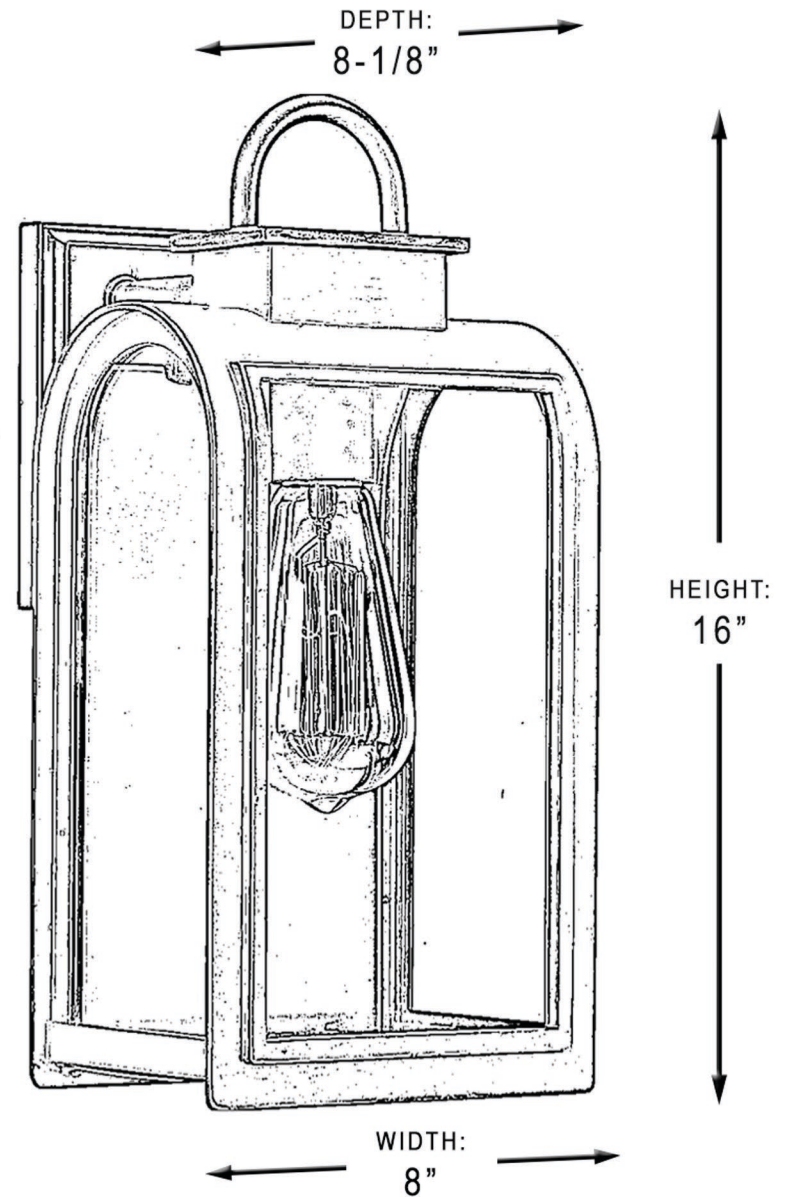

### EXTERIOR WALL SCONCE

BACKPLATE:  
5" H  
X  
6-1/2" W

Collection	Chesterfield
Finish	Oil Rubbed Bronze
Shade	Clear/Etched Umber
Bulb Type	A19 Medium Base
Bulb Wattage	100
Number of Bulbs	1
Bulbs Included	NO
Certification	cCSA(US)
Rated For	Wet Locations
Weight	7.83 Pounds
Chain Length	N/A
Extension Rods	N/A
Material Construction	Aluminum