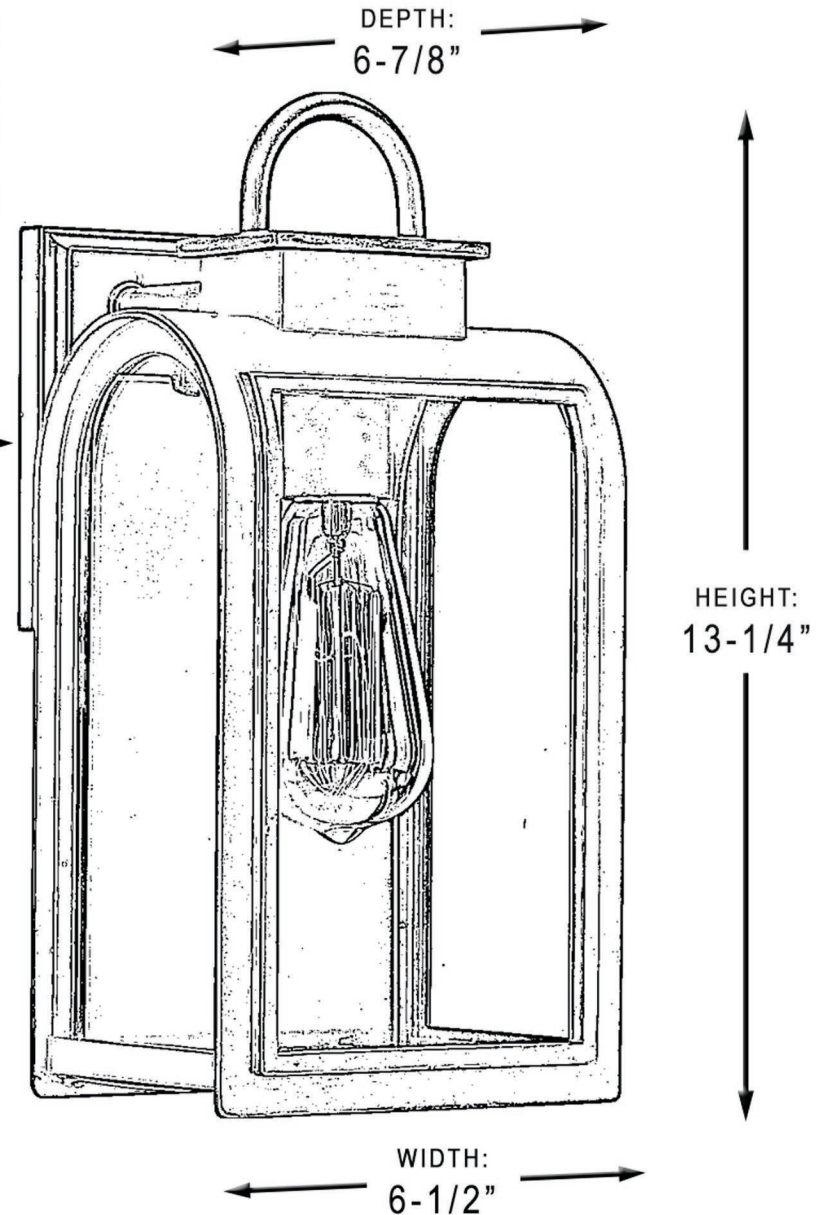

## UHP1100

EXTERIOR WALL SCONCE

BACKPLATE:  
5" H  
x  
6-1/2" W

Collection	Chesterfield
Finish	Oil Rubbed Bronze
Shade	Clear/Etched Umber
Bulb Type	A19 Medium Base
Bulb Wattage	100
Number of Bulbs	1
Bulbs Included	NO
Certification	cCSA(US)
Rated For	Wet Locations
Weight	5.4 Pounds
Chain Length	N/A
Extension Rods	N/A
Material Construction	Aluminum