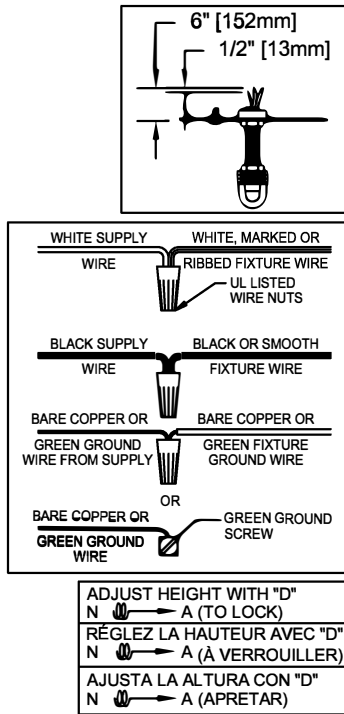

**WARNING** - If any Special Control Devices are used with this Fixture, Follow the Instructions Carefully to assure full compliance with N.E.C. requirements. If there are any questions, contact a Qualified Electrical Contractor.  
**WARNING** - This product contains chemicals known to the State of California to cause cancer, birth defects and /or other reproductive harm. Thoroughly wash hands after installing, handling, cleaning, or otherwise touching this product.  
**CAUTION** - All glass is fragile, use care when handling Glass component(s) and or Lamp(s).

\*\*\*\*\*  
**CANOPY MOUNTING & WIRE CONNECTION ASSEMBLY STEPS:**

1. D,E → A
2. B,A → C
3. N,P,H → D (TO LOCK) (À VERROUILLER)
4. P → H (APRETAR)
5. L → M
6. J,K → L
7. L → H
8. F → L,K,J,H,D
9. F → G
10. J,K → H

**FIXTURE ASSEMBLY STEPS:**

1. R → Q

B, C, G & R  
 (NOT FURNISHED)  
 (NON FOURNIE)  
 (NO INCLUIDA)