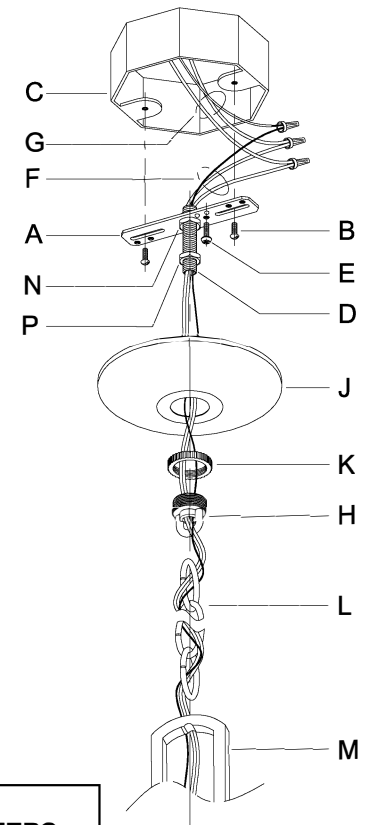

**WARNING** - If any Special Control Devices are used with this Fixture, Follow the Instructions Carefully to assure full compliance with N.E.C. requirements. If there are any questions, contact a Qualified Electrical Contractor.  
**WARNING** - This product contains chemicals known to the State of California to cause cancer, birth defects and /or other reproductive harm. Thoroughly wash hands after installing, handling, cleaning, or otherwise touching this product.  
**CAUTION** - All glass is fragile, use care when handling Glass component(s) and or Lamp(s).

\*\*\*\*\*  
**CANOPY MOUNTING & WIRE CONNECTION ASSEMBLY STEPS:**

1. D,E → A
2. B,A → C
3. N,P,H → D (TO LOCK) (À VERROUILLER)
4. P → H (APRETAR)
5. L → M
6. J,K → L
7. L → H
8. F → L,K,J,H,D
9. F → G
10. J,K → H

**FIXTURE ASSEMBLY STEPS:**

1. R → Q

B, C, G & R  
 (NOT FURNISHED)  
 (NON FOURNIE)  
 (NO INCLUIDA)