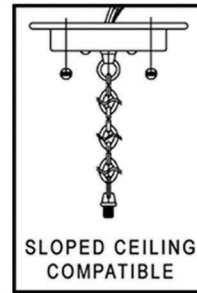

urban ambiance

UHP1074

EXTERIOR PENDANT LIGHT

Collection	Gold Coast
Finish	Coffee Bronze
Shade	Clear Seeded
Bulb Type	A19 Medium Base
Bulb Wattage	100
Number of Bulbs	1
Bulbs Included	NO
Certification	cCSA(US)
Rated For	Wet Locations
Weight	7 Pounds
Chain Length	6 Feet
Extension Rods	N/A
Material Construction	Aluminum