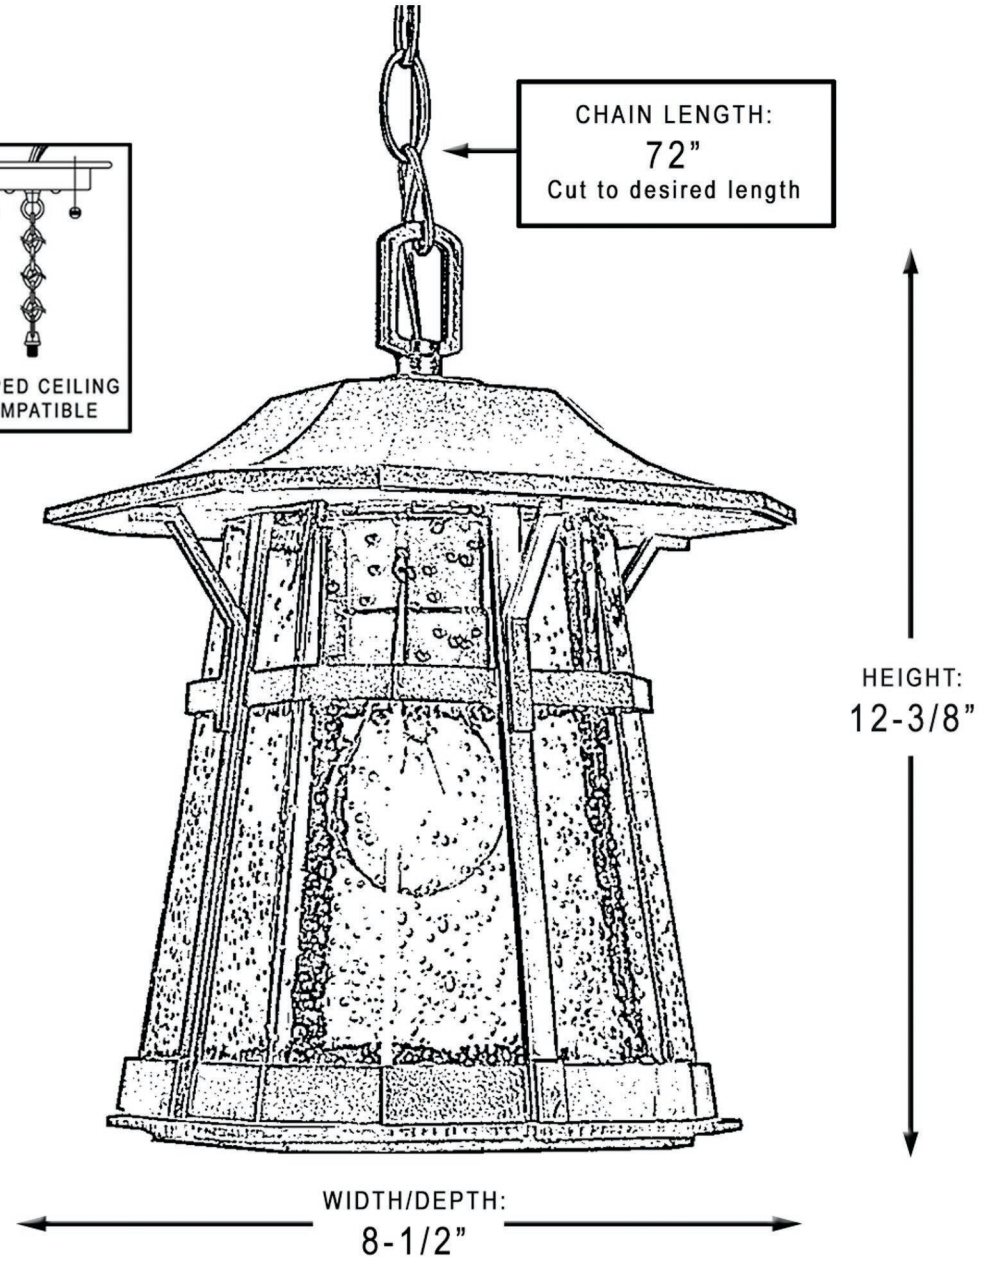

urban ambiance

UHP1074

EXTERIOR PENDANT LIGHT

Collection	Gold Coast
Finish	Coffee Bronze
Shade	Clear Seeded
Bulb Type	A19 Medium Base
Bulb Wattage	100
Number of Bulbs	1
Bulbs Included	NO
Certification	cCSA(US)
Rated For	Wet Locations
Weight	7 Pounds
Chain Length	6 Feet
Extension Rods	N/A
Material Construction	Aluminum