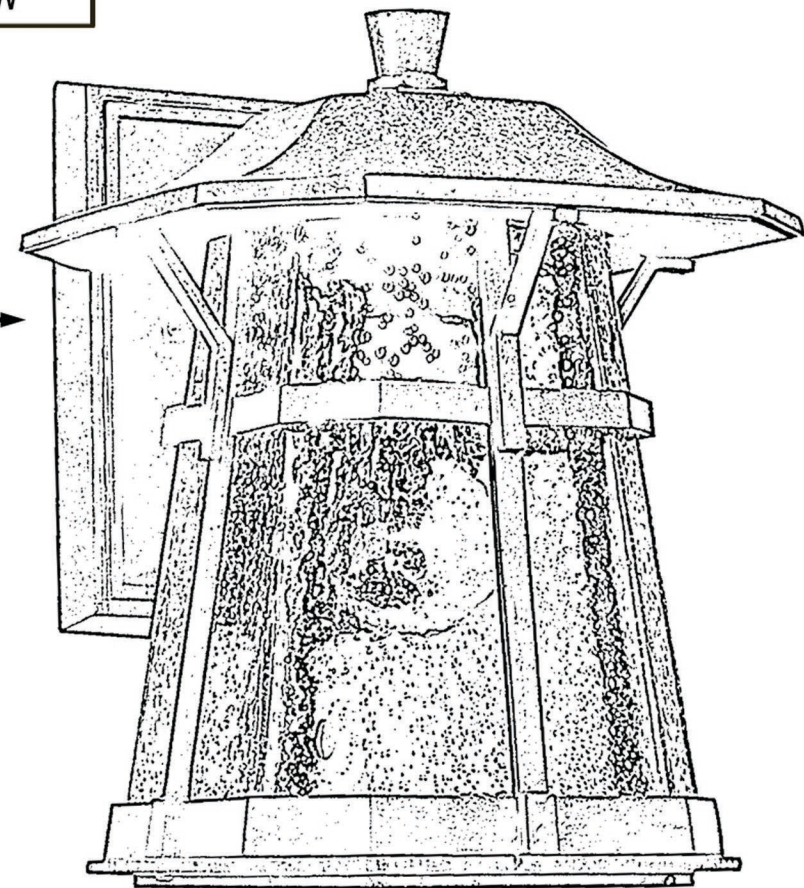

urban ambiance

UHP1071

EXTERIOR WALL SCONCE

BACKPLATE:
6.5" H
X
5" W

DEPTH:
9-3/8"

HEIGHT:
11-1/4"

WIDTH:
8-1/2"

Collection	Gold Coast
Finish	Coffee Bronze
Shade	Clear Seeded
Bulb Type	A19 Medium Base
Bulb Wattage	100
Number of Bulbs	1
Bulbs Included	NO
Certification	cCSA(US)
Rated For	Wet Locations
Weight	6 Pounds
Chain Length	N/A
Extension Rods	N/A
Material Construction	Aluminum