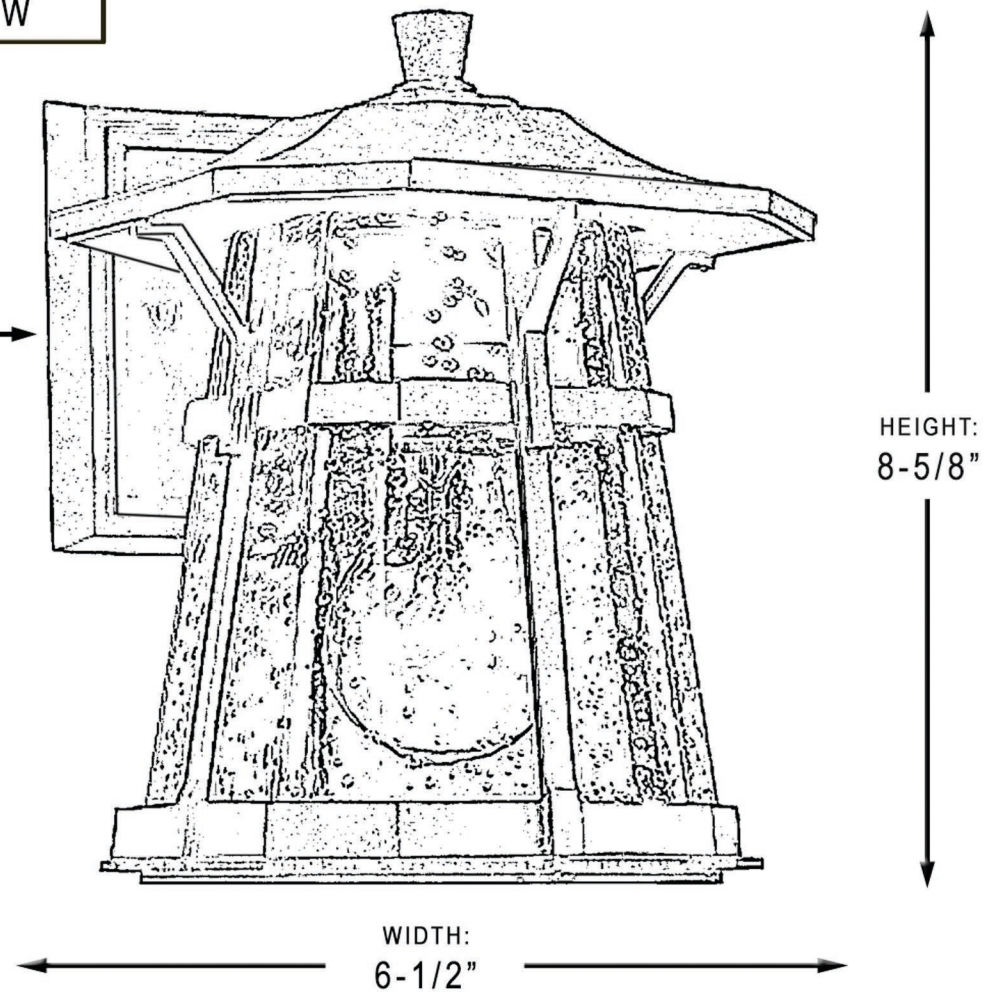

urban ambiance

UHP1070

EXTERIOR WALL SCONCE

BACKPLATE:
4" H
X
4" W

DEPTH:
7-3/8"

Collection	Gold Coast
Finish	Coffee Bronze
Shade	Clear Seeded
Bulb Type	A19 Medium Base
Bulb Wattage	100
Number of Bulbs	1
Bulbs Included	NO
Certification	cCSA(US)
Rated For	Wet Locations
Weight	7 Pounds
Chain Length	N/A
Extension Rods	N/A
Material Construction	Aluminum