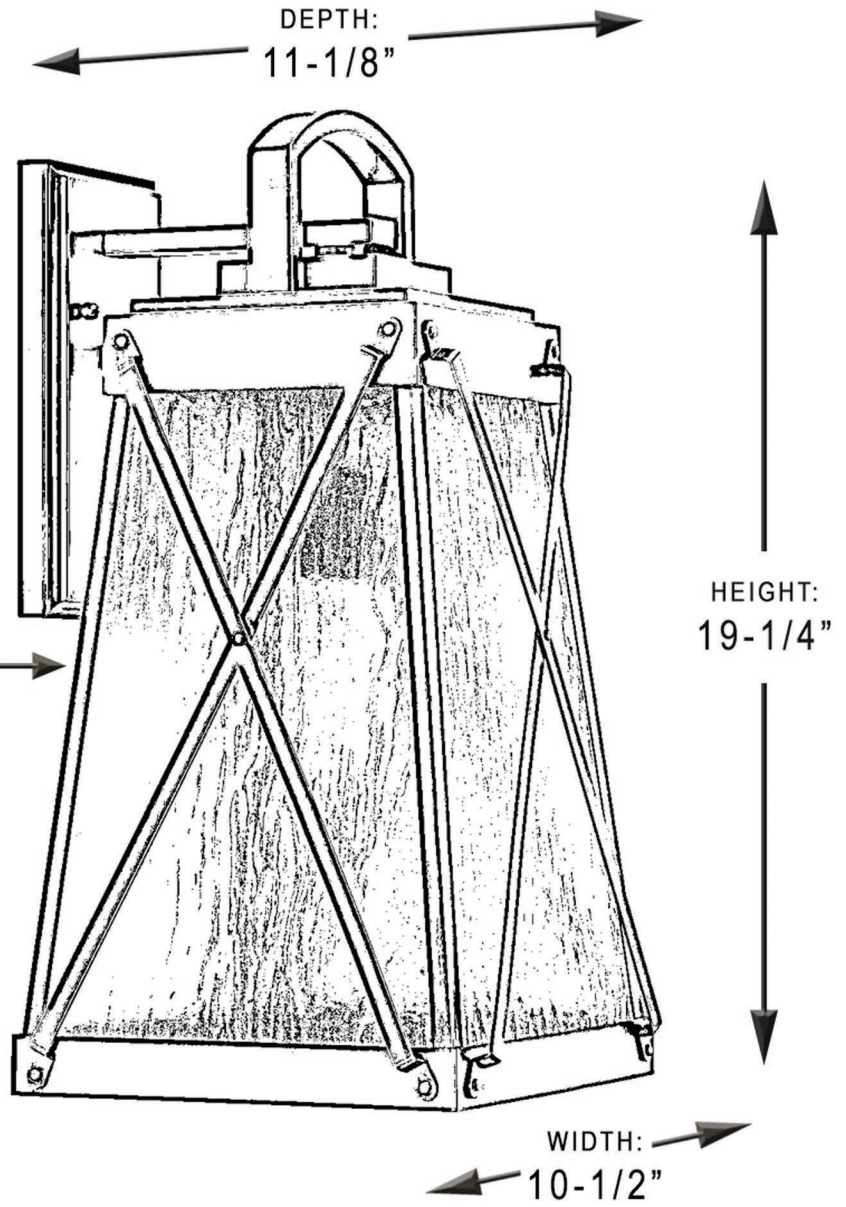

urban ambiance

UHP1055

EXTERIOR WALL SCONCE

BACKPLATE:
9-1/8" H
X
4-1/2" W

Collection	Saint Paul
Finish	Midnight Black
Shade	Clear Water
Bulb Type	A19 Medium Base
Bulb Wattage	100W
Number of Bulbs	1
Bulbs Included	NO
Certification	CSA(US)
Rated For	Wet Locations
Weight	7.94 Pounds
Chain Length	N/A
Extension Rods	N/A
Material Construction	Aluminum