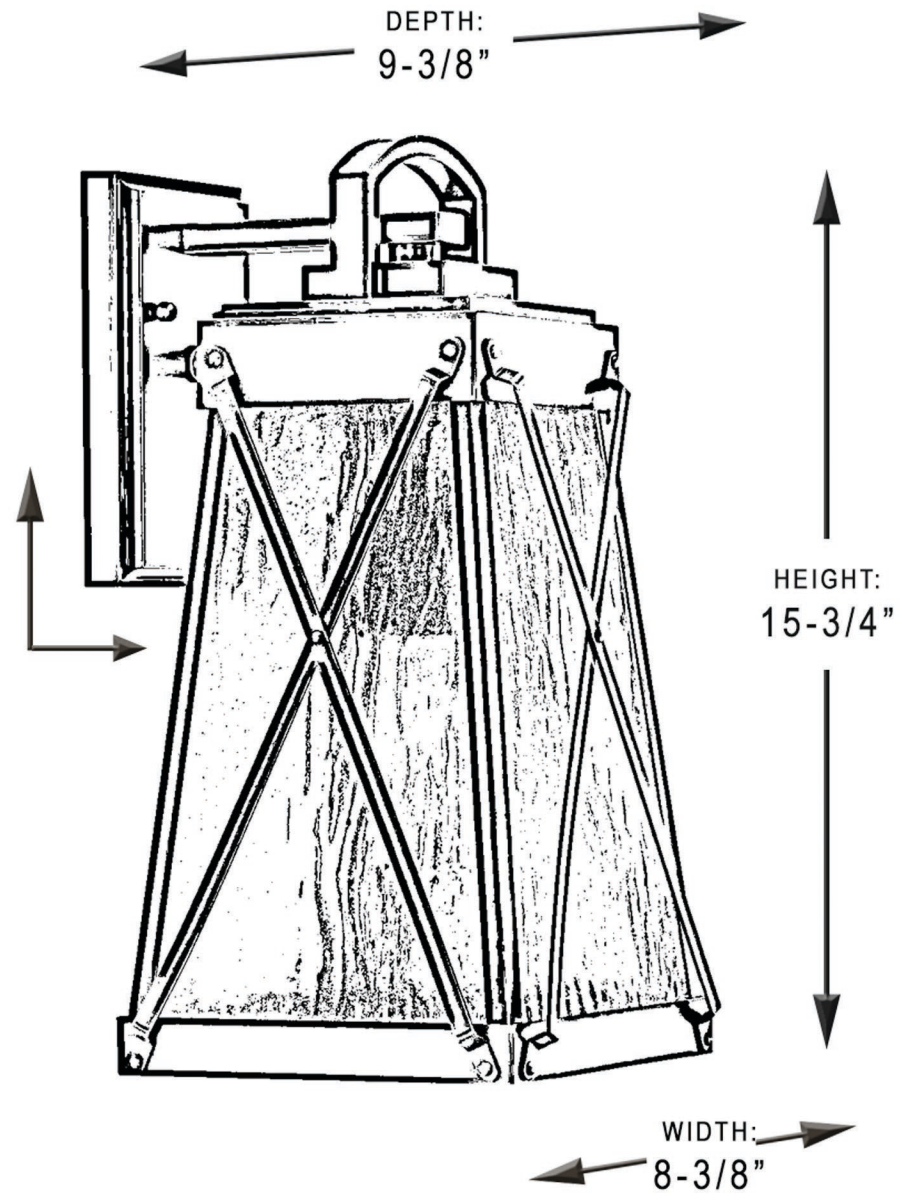

## UHP1052

EXTERIOR WALL SCONCE

BACKPLATE:  
7-1/8" H  
X  
4-1/2" W

<b>Collection</b>	Saint Paul
<b>Finish</b>	Olde Bronze
<b>Shade</b>	Clear Water
<b>Bulb Type</b>	A19 Medium Base
<b>Bulb Wattage</b>	100W
<b>Number of Bulbs</b>	1
<b>Bulbs Included</b>	NO
<b>Certification</b>	CSA(US)
<b>Rated For</b>	Wet Locations
<b>Weight</b>	5.51 Pounds
<b>Chain Length</b>	N/A
<b>Extension Rods</b>	N/A
<b>Material Construction</b>	Aluminum