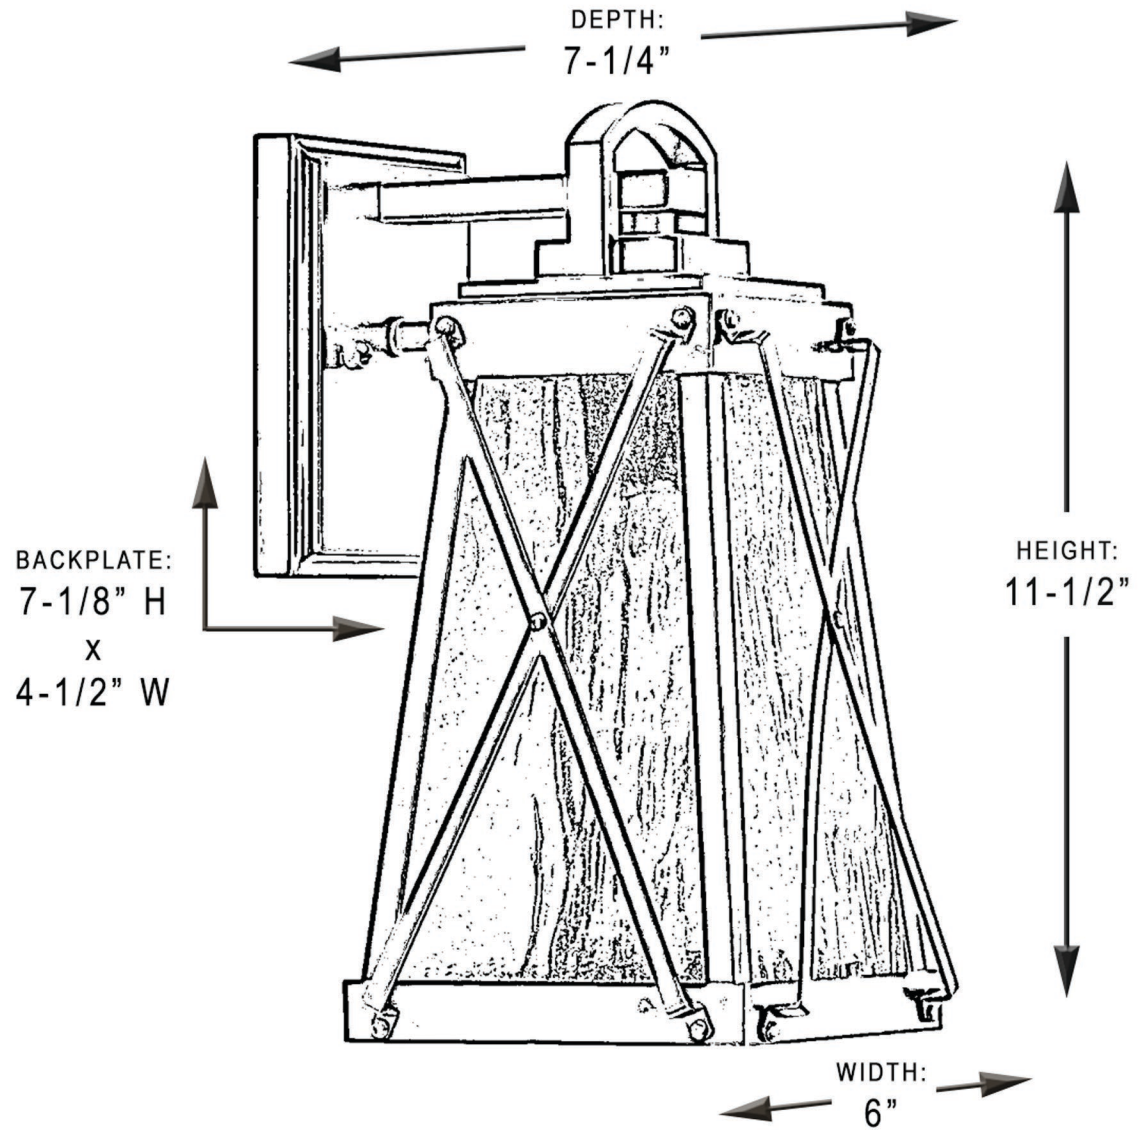

urban ambiance

UHP1051

EXTERIOR WALL SCONCE

Collection	Saint Paul
Finish	Midnight Black
Shade	Clear Water
Bulb Type	A19 Medium Base
Bulb Wattage	100W
Number of Bulbs	1
Bulbs Included	NO
Certification	CSA(US)
Rated For	Wet Locations
Weight	3.2 Pounds
Chain Length	N/A
Extension Rods	N/A
Material Construction	Aluminum