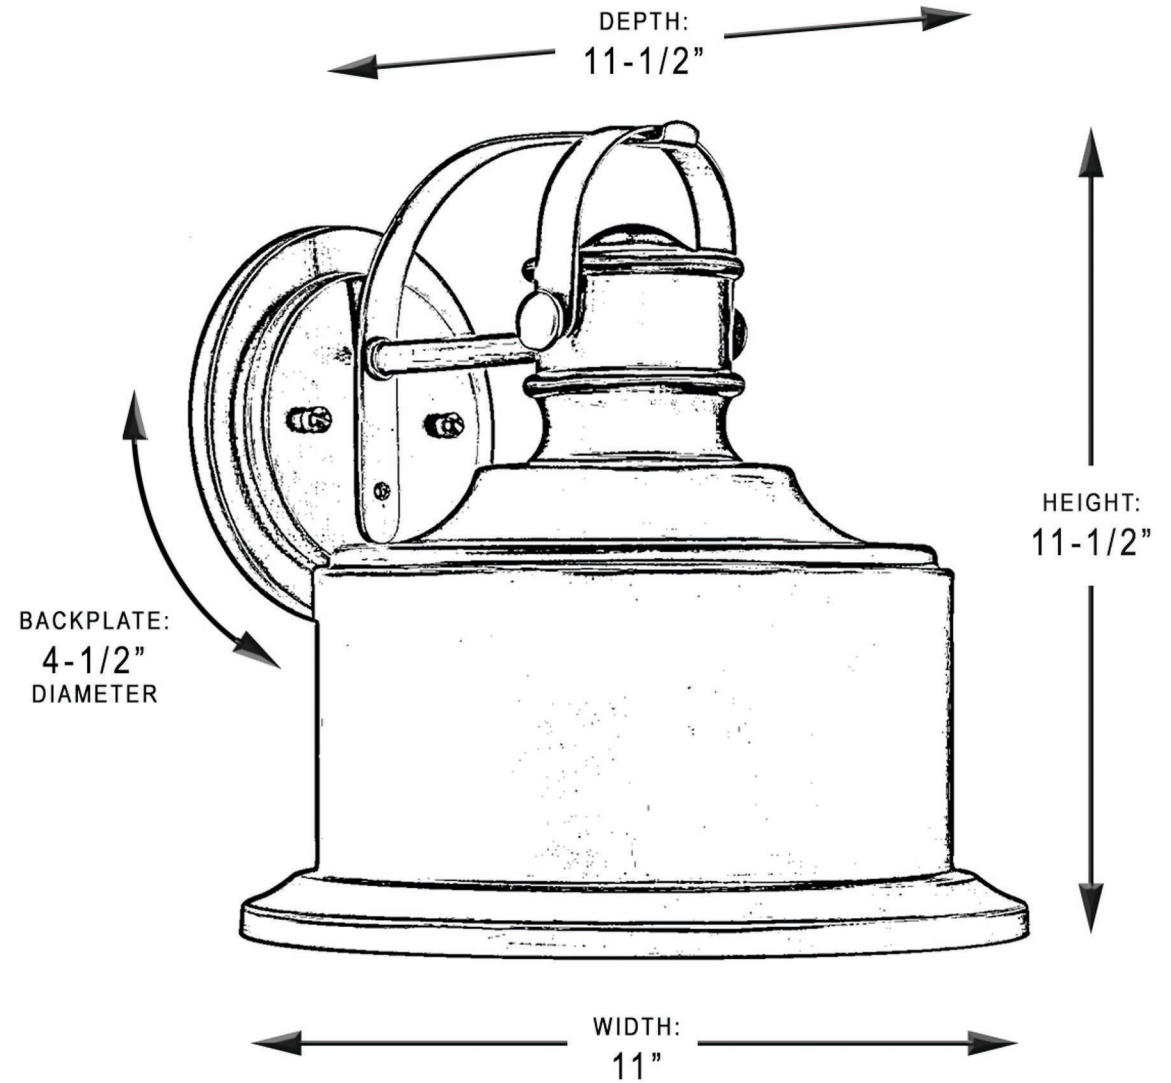

### EXTERIOR WALL SCONCE

<b>Collection</b>	Reno
<b>Finish</b>	Olde Bronze
<b>Shade</b>	None
<b>Bulb Type</b>	LED
<b>Bulb Wattage</b>	17W
<b>Number of Bulbs</b>	1
<b>Bulbs Included</b>	YES
<b>Certification</b>	CSA(US)
<b>Rated For</b>	Wet Locations
<b>Weight</b>	2.64 Pounds
<b>Chain Length</b>	N/A
<b>Extension Rods</b>	N/A
<b>Material Construction</b>	Aluminum