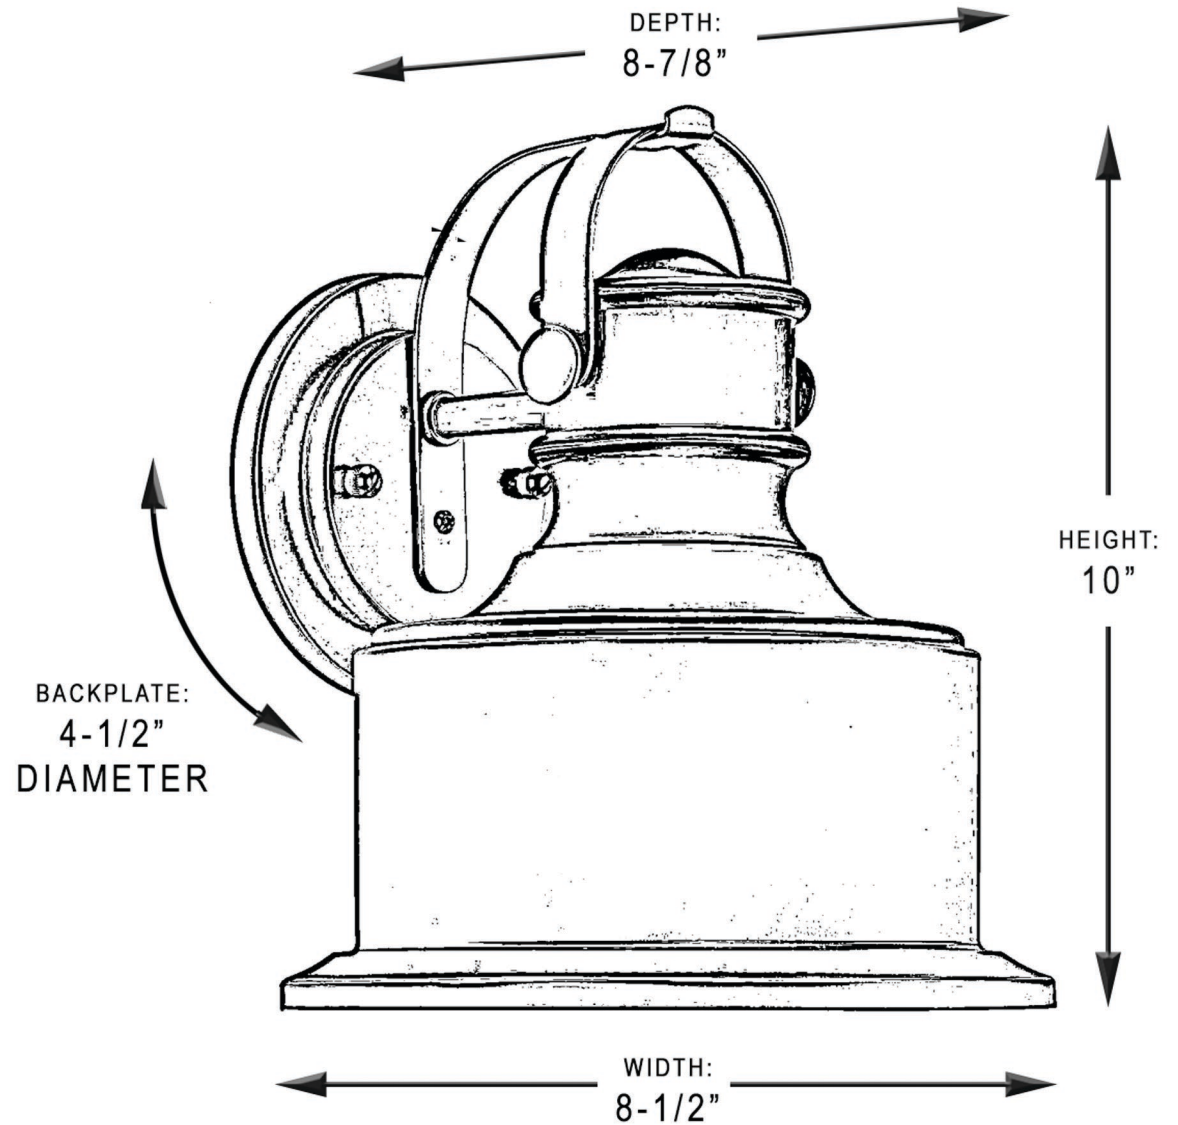

urban ambiance

UHP1040

EXTERIOR WALL SCONCE

Collection	Reno
Finish	Olde Bronze
Shade	None
Bulb Type	LED
Bulb Wattage	9W
Number of Bulbs	1
Bulbs Included	YES
Certification	CSA(US)
Rated For	Wet Locations
Weight	1.98 Pounds
Chain Length	N/A
Extension Rods	N/A
Material Construction	Aluminum