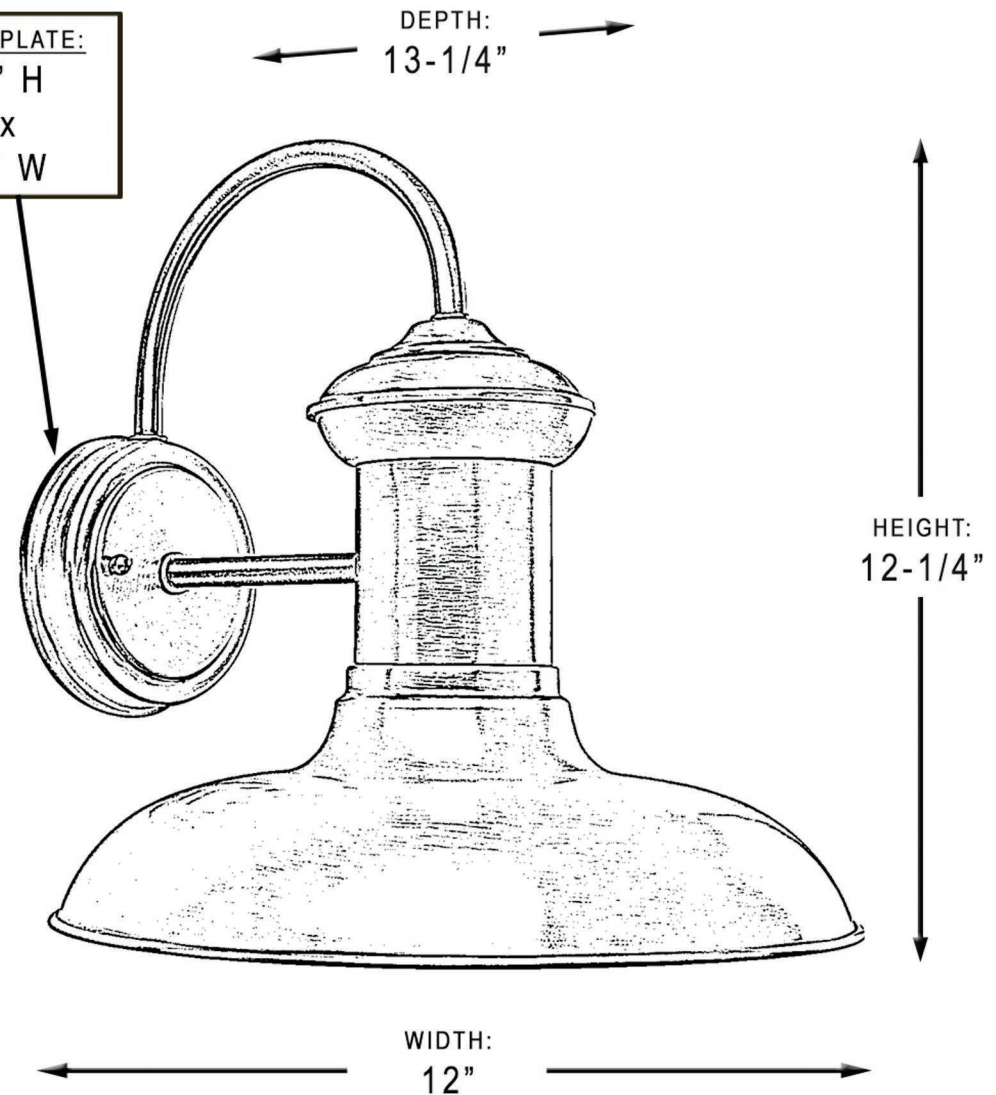

urban ambiance

UHP1030

EXTERIOR WALL SCONCE

BACKPLATE:
5" H
X
5" W

Collection	Palermo
Finish	Aged Nickel
Shade	N/A
Bulb Type	A19 Medium Base
Bulb Wattage	100
Number of Bulbs	1
Bulbs Included	No
Certification	cCSA(US)
Rated For	Wet Location Listed
Weight	5.3 Pounds
Chain Length	N/A
Extension Rods	N/A
Material Construction	Steel