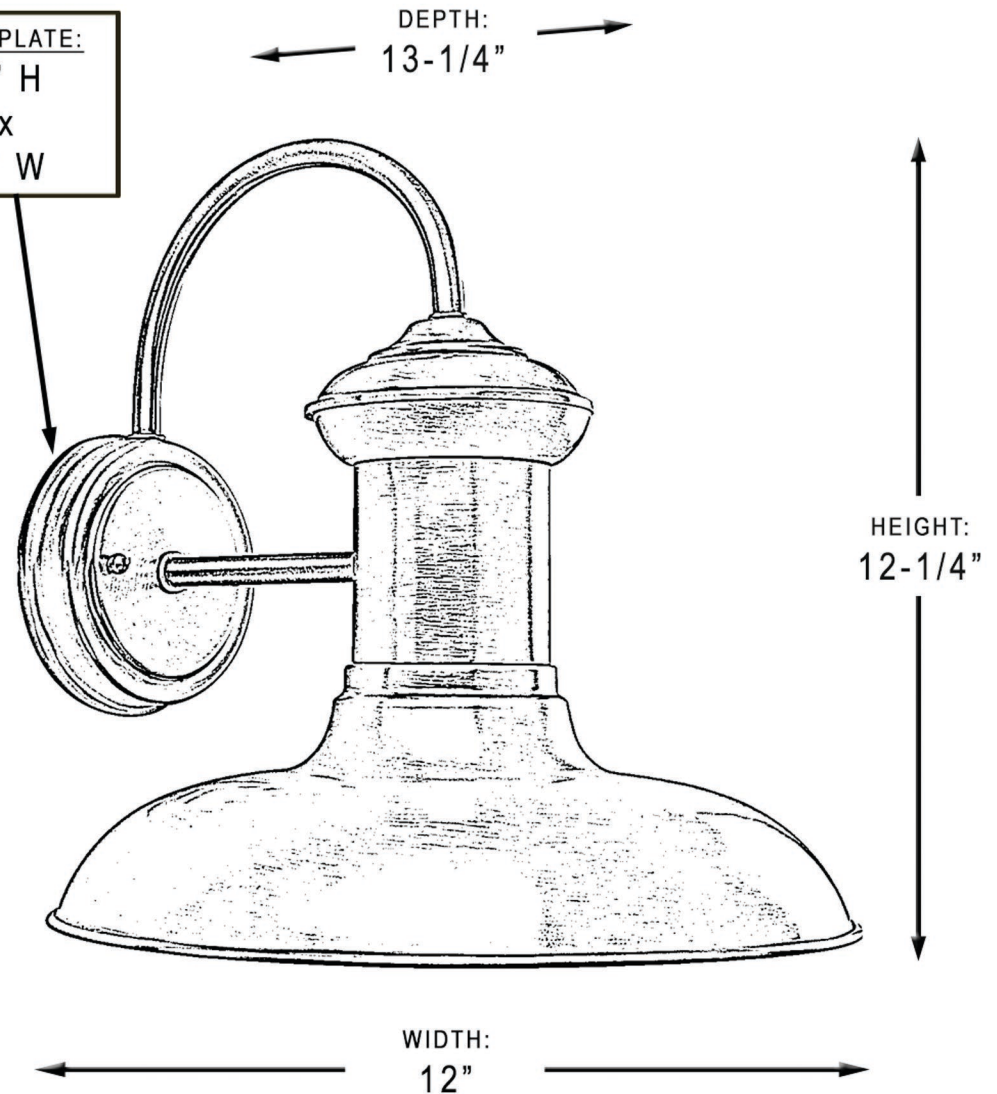

urban ambiance

UHP1029

EXTERIOR WALL SCONCE

BACKPLATE:
5" H
X
5" W

Collection	Palermo
Finish	Olde Iron
Shade	N/A
Bulb Type	LED
Bulb Wattage	17
Number of Bulbs	1
Bulbs Included	No
Certification	cCSA(US)
Rated For	Wet Location Listed
Weight	2.9 Pounds
Chain Length	N/A
Extension Rods	N/A
Material Construction	Steel