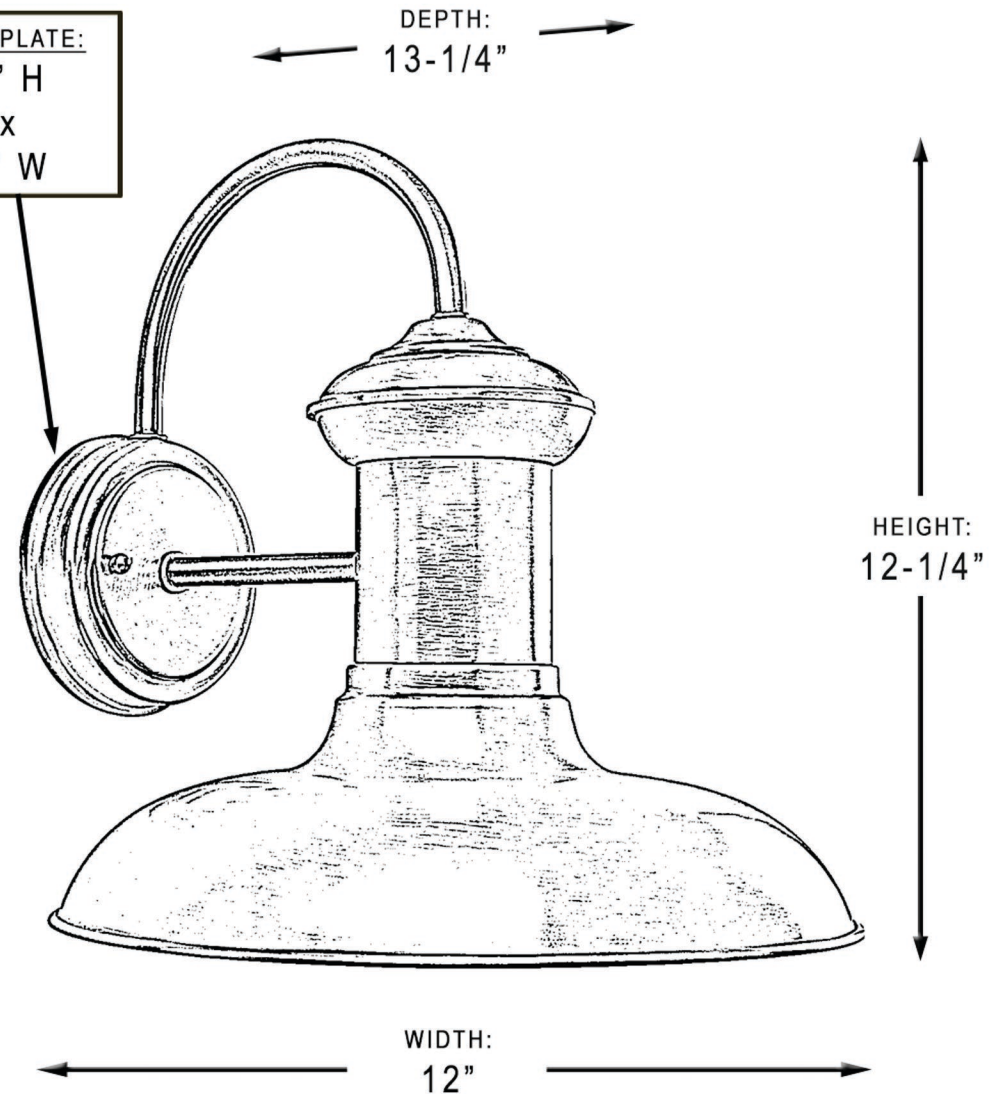

urban ambiance

UHP1028

EXTERIOR WALL SCONCE

BACKPLATE:
5" H
X
5" W

Collection	Palermo
Finish	Olde Iron
Shade	N/A
Bulb Type	A19 Medium Base
Bulb Wattage	100
Number of Bulbs	1
Bulbs Included	No
Certification	cCSA(US)
Rated For	Wet Location Listed
Weight	5.3 Pounds
Chain Length	N/A
Extension Rods	N/A
Material Construction	Steel