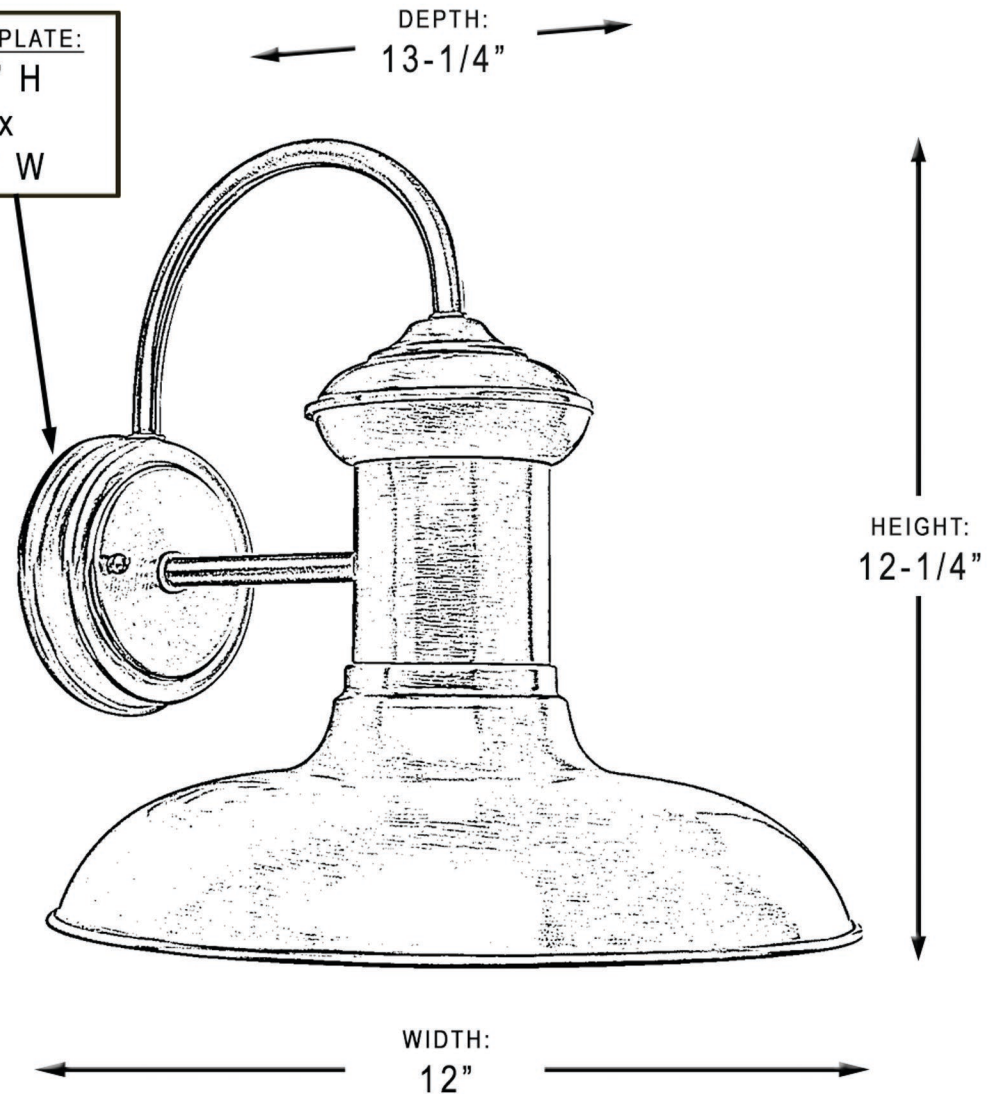

## UHP1026

EXTERIOR WALL SCONCE

BACKPLATE:  
5" H  
X  
5" W

<b>Collection</b>	Palermo
<b>Finish</b>	Solid Copper
<b>Shade</b>	N/A
<b>Bulb Type</b>	A19 Medium Base
<b>Bulb Wattage</b>	100
<b>Number of Bulbs</b>	1
<b>Bulbs Included</b>	No
<b>Certification</b>	cCSA(US)
<b>Rated For</b>	Wet Location Listed
<b>Weight</b>	5.3 Pounds
<b>Chain Length</b>	N/A
<b>Extension Rods</b>	N/A
<b>Material Construction</b>	Steel