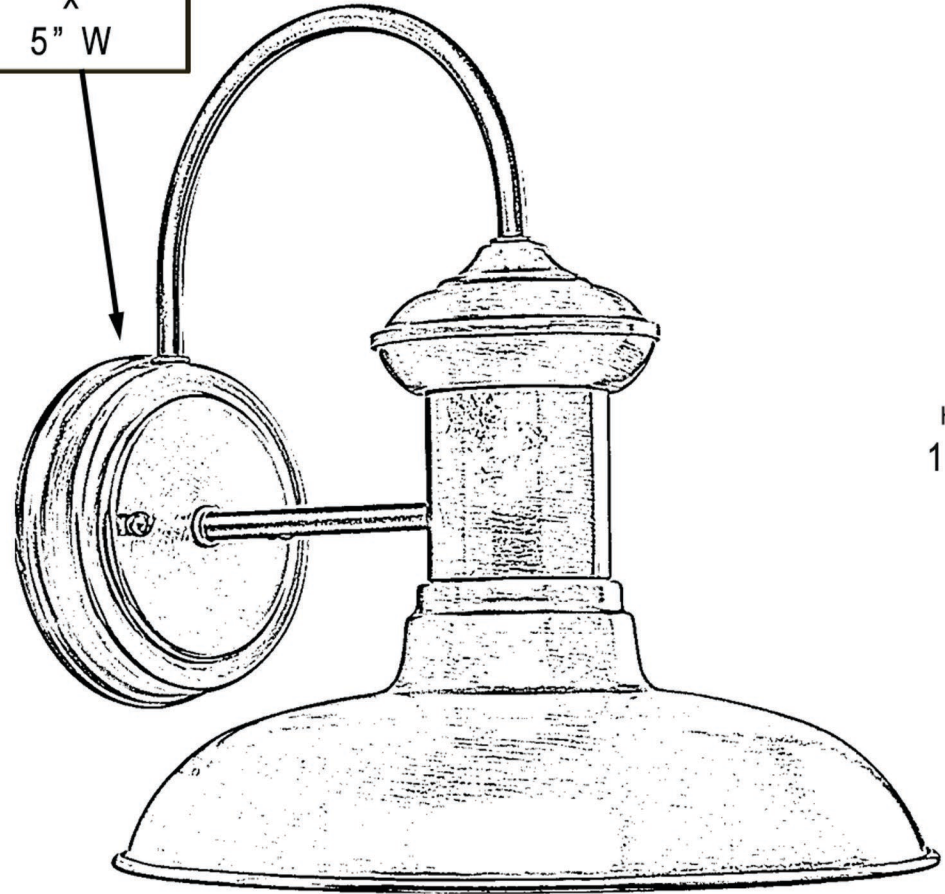

urban ambiance

UHP1025

EXTERIOR WALL SCONCE

BACKPLATE:
5" H
x
5" W

DEPTH:
11-1/2"

HEIGHT:
10-3/4"

WIDTH:
10"

Collection	Palermo
Finish	Aged Nickel
Shade	N/A
Bulb Type	A19 Medium Base
Bulb Wattage	75
Number of Bulbs	1
Bulbs Included	NO
Certification	cCSA(US)
Rated For	Wet Location Listed
Weight	4.2 Pounds
Chain Length	N/A
Extension Rods	N/A
Material Construction	Steel