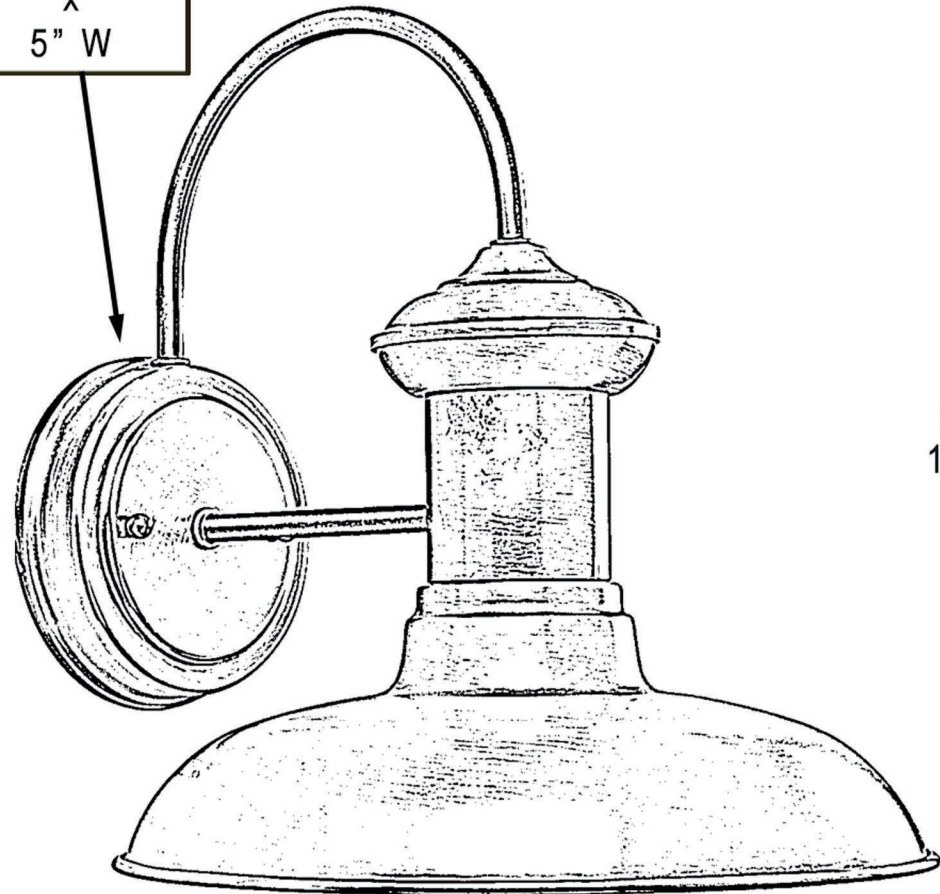

urban ambiance

UHP1023

EXTERIOR WALL SCONCE

BACKPLATE:
5" H
x
5" W

DEPTH:
11-1/2"

HEIGHT:
10-3/4"

WIDTH:
10"

Collection	Palermo
Finish	Solid Copper
Shade	N/A
Bulb Type	A19 Medium Base
Bulb Wattage	75
Number of Bulbs	1
Bulbs Included	NO
Certification	cCSA(US)
Rated For	Wet Location Listed
Weight	4.2 Pounds
Chain Length	N/A
Extension Rods	N/A
Material Construction	Steel