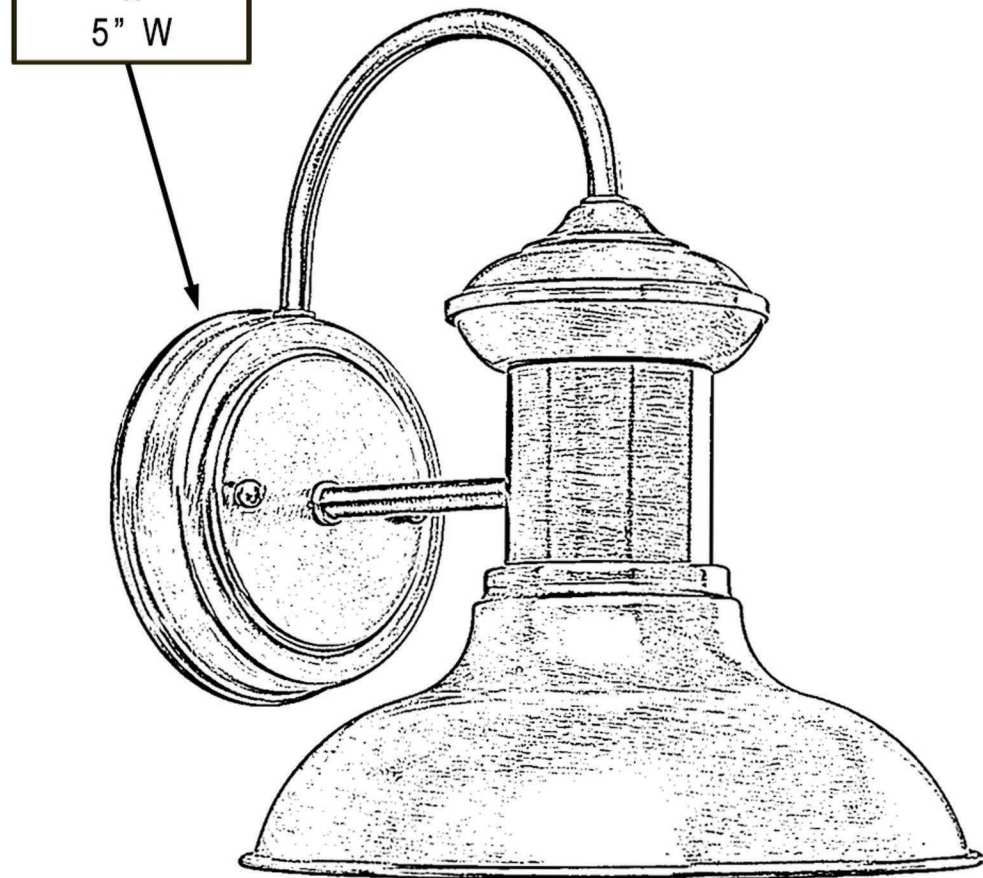

urban ambiance

UHP1022

EXTERIOR WALL SCONCE

BACKPLATE:
5" H
x
5" W

DEPTH:
9-7/8"

HEIGHT:
10"

WIDTH:
8-1/8"

Collection	Palermo
Finish	Aged Nickel
Shade	N/A
Bulb Type	A19 Medium Base
Bulb Wattage	60
Number of Bulbs	1
Bulbs Included	NO
Certification	cCSA(US)
Rated For	Wet Location Listed
Weight	3.5 Pounds
Chain Length	N/A
Extension Rods	N/A
Material Construction	Brass