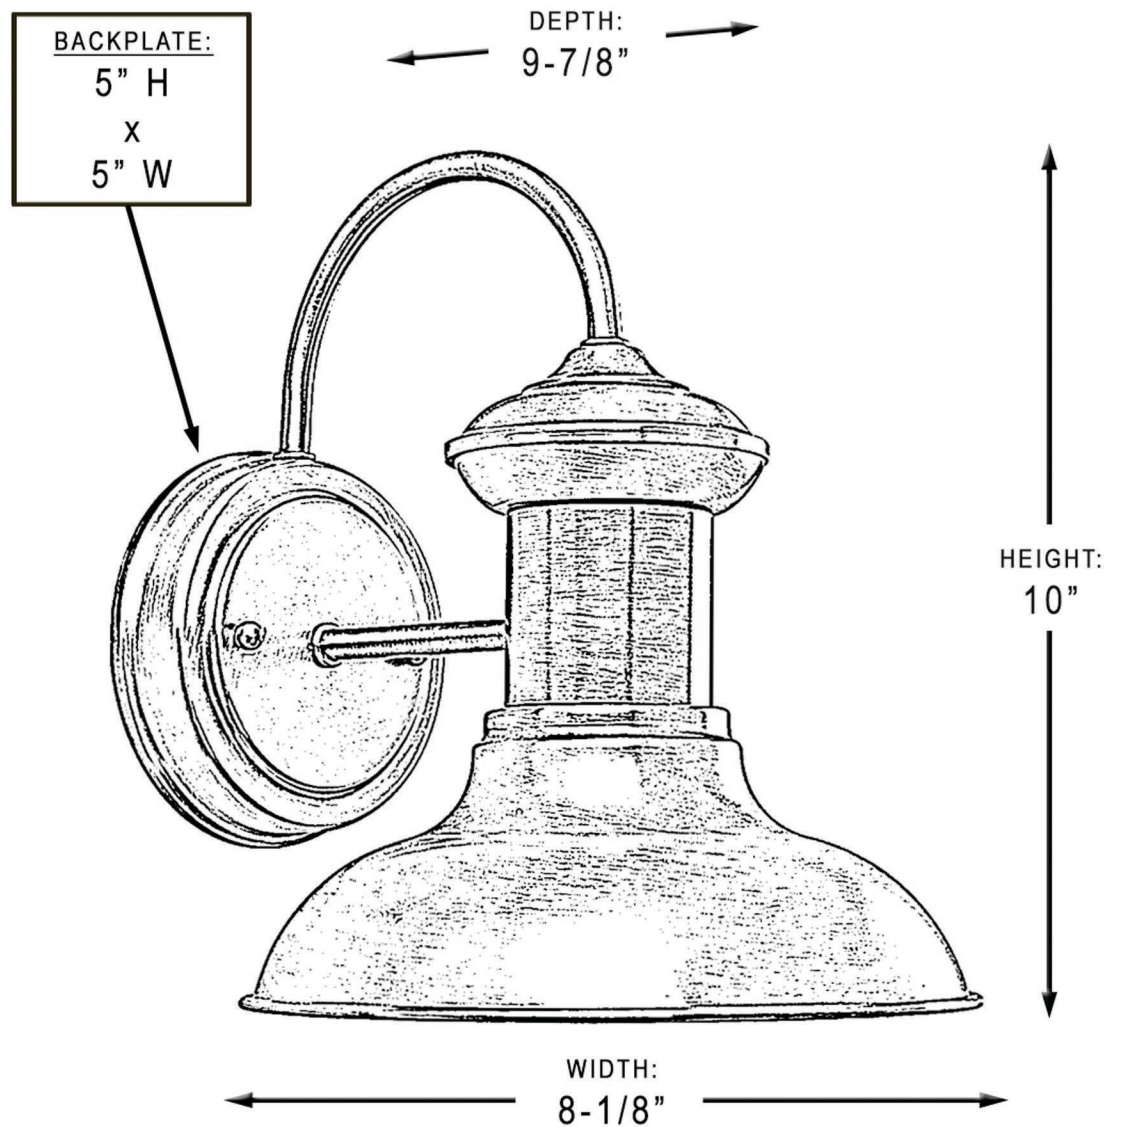

urban ambiance

UHP1021

EXTERIOR WALL SCONCE

BACKPLATE:
5" H
x
5" W

| | |
|------------------------------|---------------------|
| Collection | Palermo |
| Finish | Olde Iron |
| Shade | N/A |
| Bulb Type | A19 Medium Base |
| Bulb Wattage | 60 |
| Number of Bulbs | 1 |
| Bulbs Included | NO |
| Certification | cCSA(US) |
| Rated For | Wet Location Listed |
| Weight | 3.5 Pounds |
| Chain Length | N/A |
| Extension Rods | N/A |
| Material Construction | Aluminum |