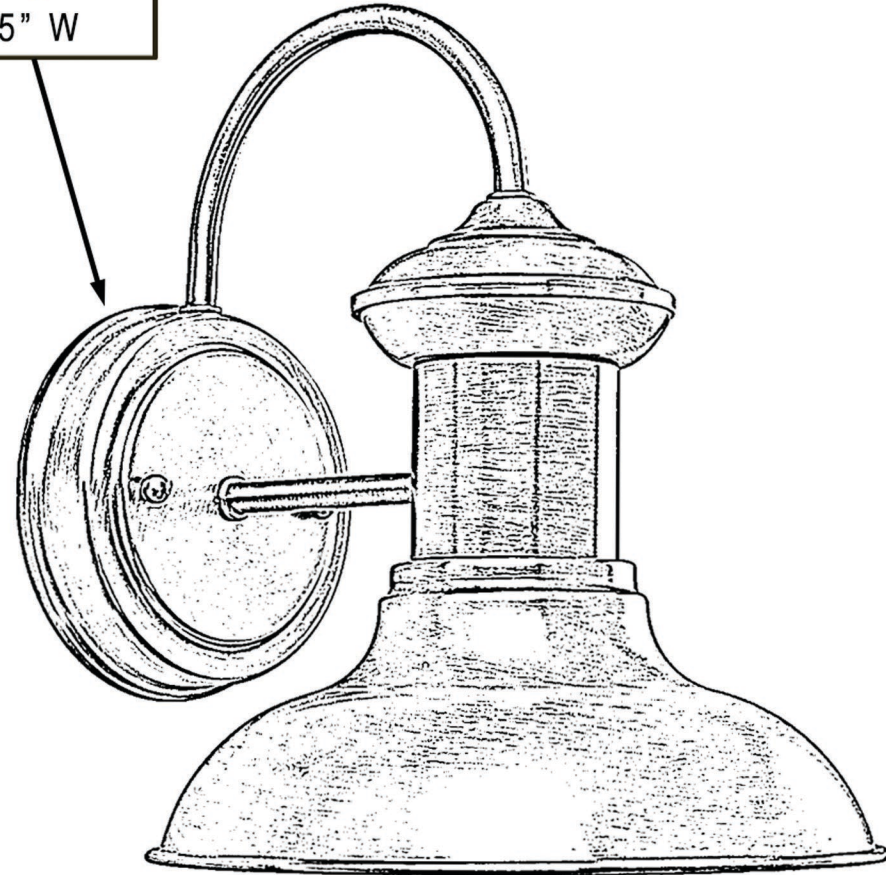

## UHP1020

EXTERIOR WALL SCONCE

BACKPLATE:  
5" H  
x  
5" W

DEPTH:  
9-7/8"

HEIGHT:  
10"

WIDTH:  
8-1/8"

<b>Collection</b>	Palermo
<b>Finish</b>	Solid Copper
<b>Shade</b>	N/A
<b>Bulb Type</b>	A19 Medium Base
<b>Bulb Wattage</b>	75
<b>Number of Bulbs</b>	1
<b>Bulbs Included</b>	NO
<b>Certification</b>	cCSA(US)
<b>Rated For</b>	Wet Location Listed
<b>Weight</b>	4.2 Pounds
<b>Chain Length</b>	N/A
<b>Extension Rods</b>	N/A
<b>Material Construction</b>	Steel