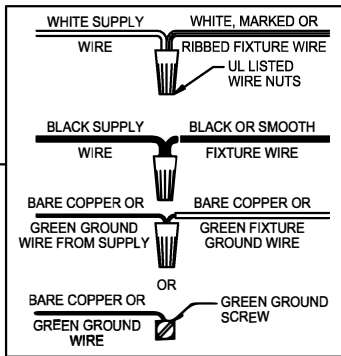

CAUTION - All glass is fragile, use care when handling Glass component(s) and or Lamp(s).

ASSEMBLY STEPS:

MODE D'ASSEMBLAGE:

PASOS PARA ENSAMBLAR:

1. A → B
2. Ø (0.144)(3.6mm) → 
3. B ← A
4. Ø (0.144)(3.6mm) → 
5. D → C → 
6. E, A → B
7. F, G, H → J
8. L → K
9. P, M → N