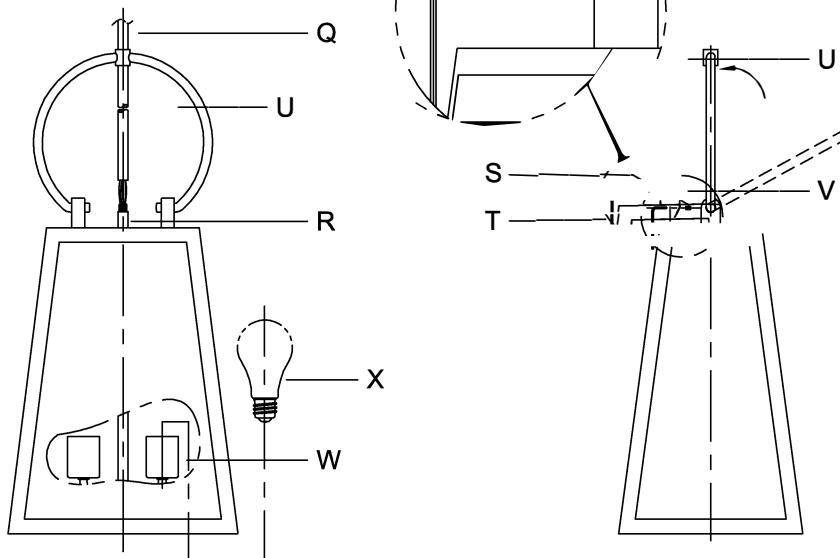

### CANOPY MOUNTING & WIRE CONNECTION ASSEMBLY STEPS:

1. D,E → A
2. B,A → C
3. N,P,H → D (TO LOCK) (À VERROUILLER)
4. P → H (APRETAR)
5. F → U,Q,M
6. Q → R
7. M → Q
8. L → M
9. J,K → L
10. L → H
11. F → L,K,J,H,D
12. F → G
13. J,K → H

### FIXTURE ASSEMBLY STEPS:

1. T,S,V → U
2. X → W

B, C, G & X  
(NOT FURNISHED)  
(NON FOURNIE)  
(NO INCLUIDA)