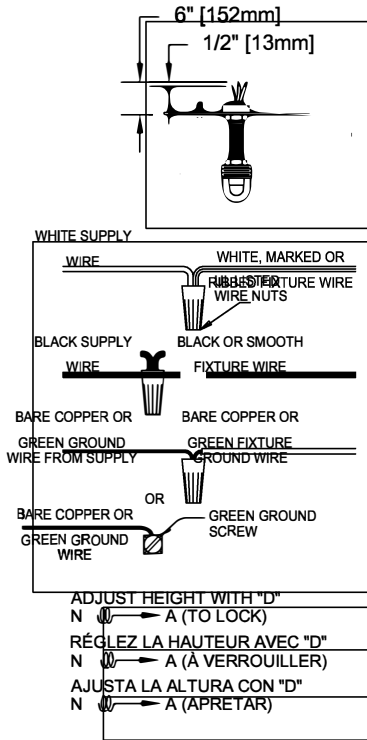

**WARNING** - If any Special Control Devices are used with this Fixture, Follow the Instructions Carefully to assure full compliance with N.E.C. requirements. If there are any questions, contact a Qualified Electrical Contractor.  
**WARNING** - This product contains chemicals known to the State of California to cause cancer, birth defects and /or other reproductive harm. Thoroughly wash hands after installing, handling, cleaning, or otherwise touching this product.  
**CAUTION** - All glass is fragile, use care when handling Glass component(s) and or Lamp(s).

### CANOPY MOUNTING & WIRE CONNECTION ASSEMBLY STEPS:

1. D,E → A
2. B,A → C
3. N,P,H → D (TO LOCK) (À VERROUILLER)
4. P → H (APRETAR)
5. F → U,Q,M
6. Q → R
7. M → Q
8. L → M
9. J,K → L
10. L → H
11. F → L,K,J,H,D
12. F → G
13. J,K → H

### FIXTURE ASSEMBLY STEPS:

1. T,S,V → U
2. X → W

B, C, G & X  
(NOT FURNISHED)  
(NON FOURNIE)  
(NO INCLUIDA)