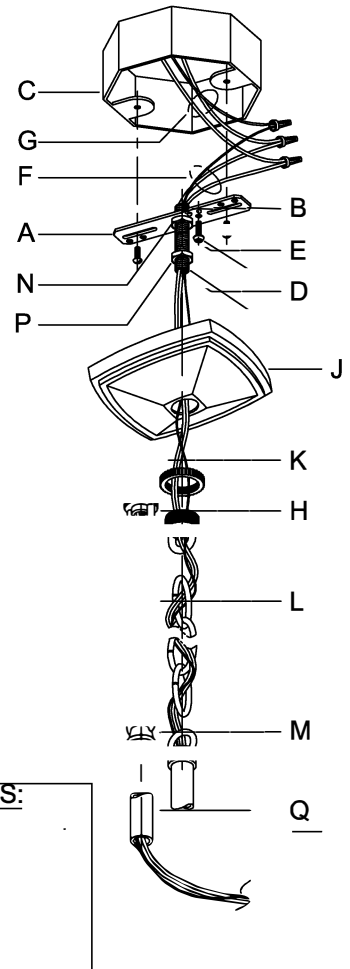

**WARNING** - If any Special Control Devices are used with this Fixture, Follow the Instructions Carefully to assure full compliance with N.E.C. requirements. If there are any questions, contact a Qualified Electrical Contractor.  
**WARNING** - This product contains chemicals known to the State of California to cause cancer, birth defects and /or other reproductive harm. Thoroughly wash hands after installing, handling, cleaning, or otherwise touching this product.  
**CAUTION** - All glass is fragile, use care when handling Glass component(s) and or Lamp(s).

### CANOPY MOUNTING & WIRE CONNECTION ASSEMBLY STEPS:

1. D,E → A
2. B,A → C
3. N,P,H → D (TO LOCK) (À VERROUILLER)
4. P → H (APRETAR)
5. F → U,Q,M
6. Q → R
7. M → Q
8. L → M
9. J,K → L
10. L → H
11. F → L,K,J,H,D
12. F → G
13. J,K → H

### FIXTURE ASSEMBLY STEPS:

1. T,S,V → U
2. X → W

B, C, G & X  
(NOT FURNISHED)  
(NON FOURNIE)  
(NO INCLUIDA)