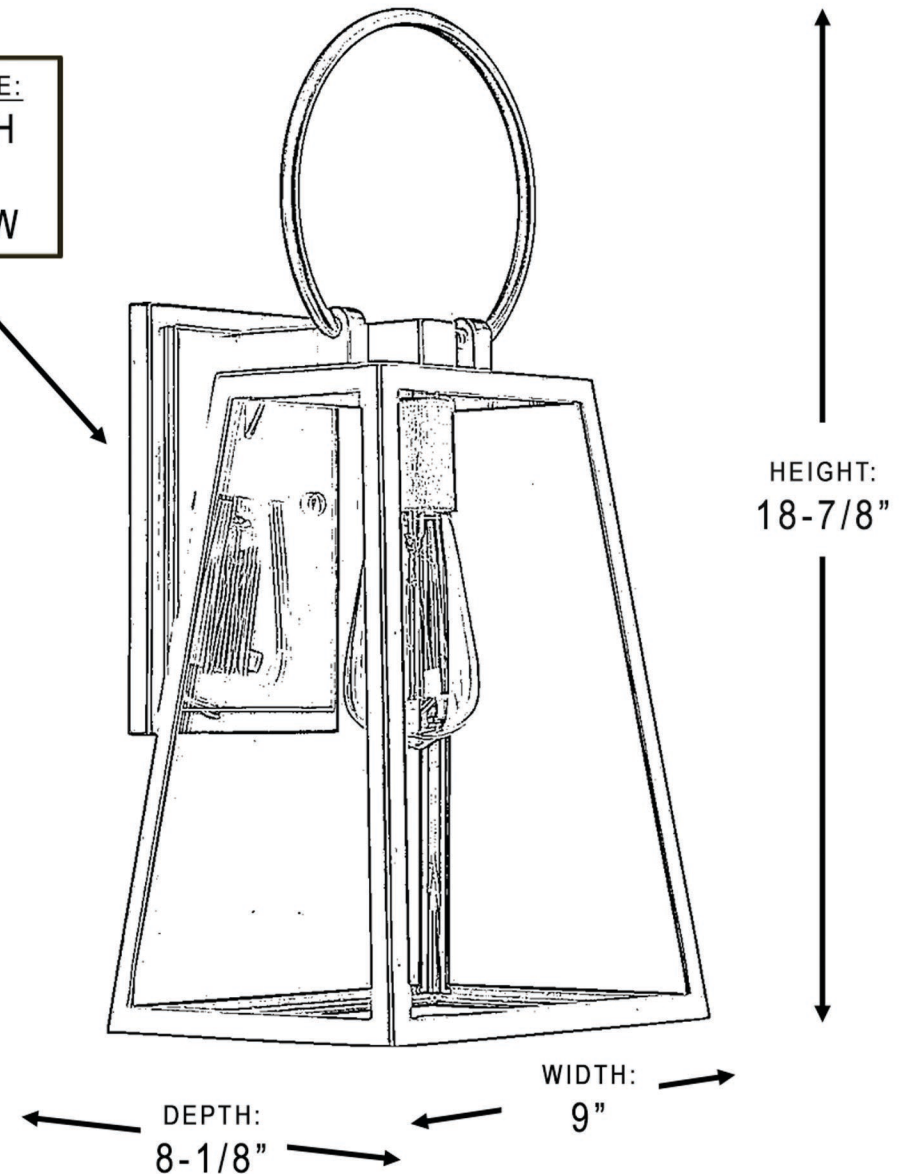

urban ambiance

UHP1001

EXTERIOR WALL SCONCE

BACKPLATE:
8-1/8" H
X
5-3/8" W

Collection	Vincenza
Finish	Olde Bronze
Shade	Clear
Bulb Type	A19 Medium Base
Bulb Wattage	100
Number of Bulbs	1
Bulbs Included	NO
Certification	cCSA(US)
Rated For	Wet Locations
Weight	9.68 Pounds
Chain Length	N/A
Extension Rods	N/A
Material Construction	Aluminum