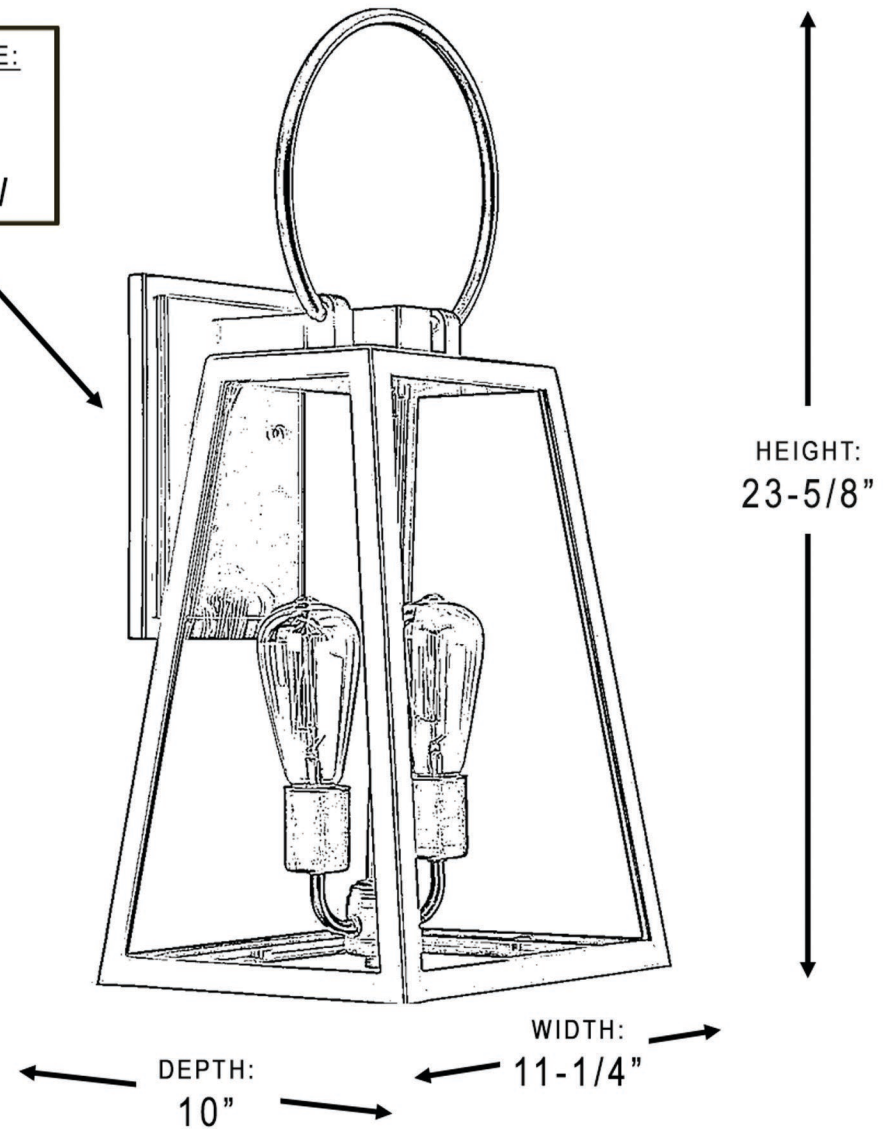

urban ambiance

UHP1000

EXTERIOR WALL SCONCE

BACKPLATE:
9" H
X
6.25" W

Collection	Vincenza
Finish	Olde Bronze
Shade	Clear
Bulb Type	A19 Medium Base
Bulb Wattage	60
Number of Bulbs	2
Bulbs Included	NO
Certification	cCSA(US)
Rated For	Wet Locations
Weight	9.9 Pounds
Chain Length	N/A
Extension Rods	N/A
Material Construction	Aluminum