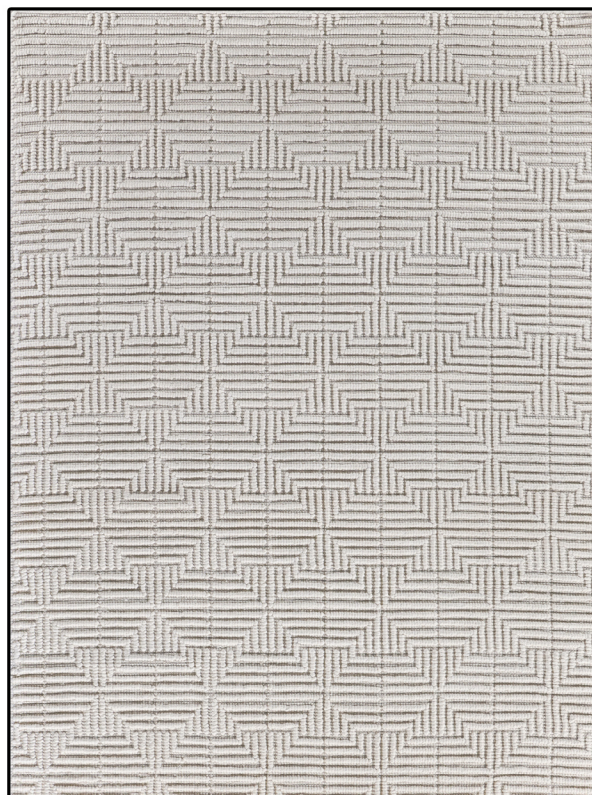

urban ambiance

UER0170

Hand-Loomed Indoor Area Rug

Collection:	Ravello
Material Type:	Natural
Material Composition:	Wool
Construction:	Hand-Loomed
Pile Type:	Medium-Pile
Pile Height:	1/2"
Shape:	Rectangle
Primary Color:	Ivory
Color 2:	Ivory
Primary Pattern:	Geometric
Pattern 2:	Checked
Knots Per Square Inch:	N/A
Backing:	No Backing
Edge Finish:	Serging
Product Weight (LBS):	112
Durability:	Low-Medium Traffic
Indoor/Outdoor:	Indoor
Origin:	India
Age and Condition:	New
Shipping Method:	Small Parcel

Available Sizes: