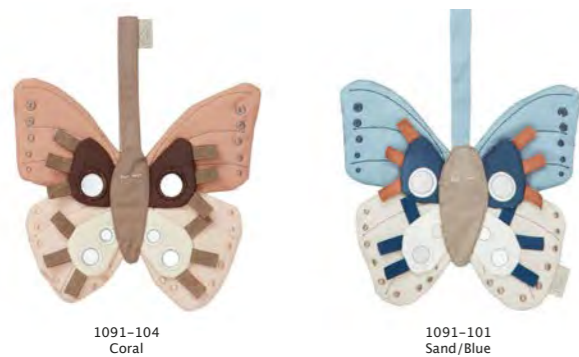

1091-104 Coral
1091-101 Sand / Blue

'MY FIRST GYM' – PLAY GYM
1090

RR PRICE
399,00 DKK
55,00 EUR

Pack size: 1 pcs / pack
Dimensions: 48 x 63 x 47 cm
The Play Gym is the perfect toy for babies to develop their motor and cognitive skills and stimulate their curiosity and imagination.
Sturdy and easy to assemble. Made from FSC 100% certified wood.