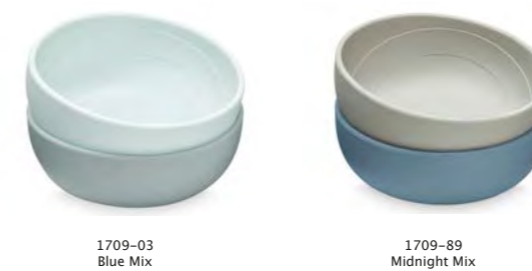

RAINBOW BOWLS – SET OF 2
1709

RR PRICE
219,00 DKK
29,00 EUR

Pack size: 4 set / pack
Dimensions: Dia 13,5 x 4,8 cm
Material: 100% Food Grade Silicone. Microwave and dishwasher safe