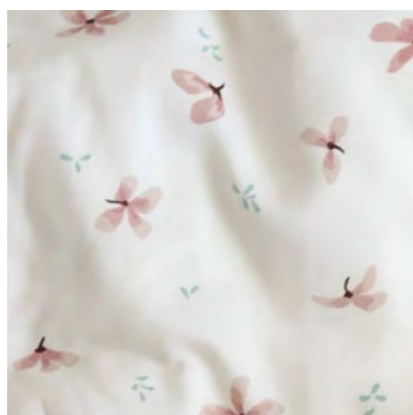

P62 WINDFLOWER CREME

The Windflower print is an ode to the airy softness of Japanese aesthetics, simple yet complex by nature. Captured by the ancient notion of Wabi-sabi, saluting a beauty that is imperfect, impermanent, and incomplete. Leaving room for the eye and heart of the beholder to complete it.