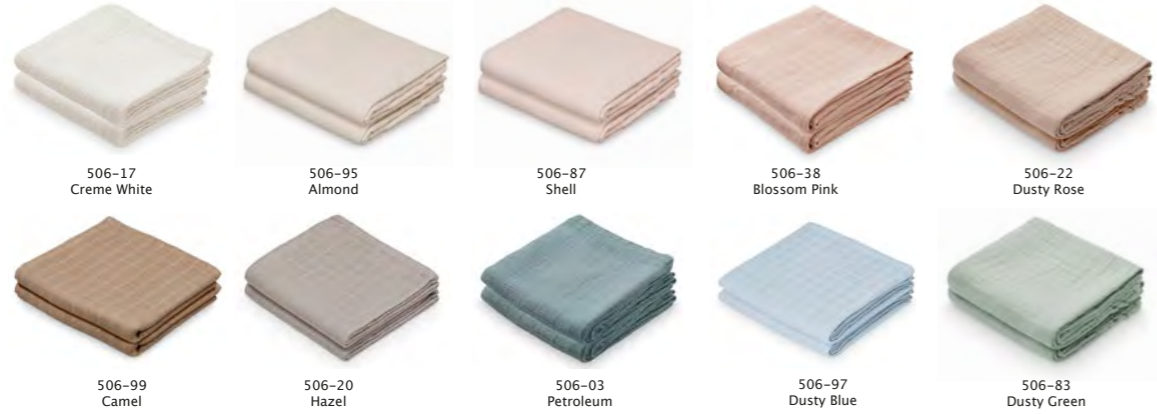

MUSLIN CLOTH, 8-PACK
508

RR PRICE
399,00 DKK
54,00 EUR

Pack size: 4 set / pack
Dimensions: L70 x W70 cm
Material: 100% Organic Cotton

MUSLIN CLOTH – SET OF 2
506

RR PRICE
119,00 DKK
16,00 EUR

Pack size: 6 set / pack
Dimensions: L70 x W70 cm
Material: 100% Organic Cotton