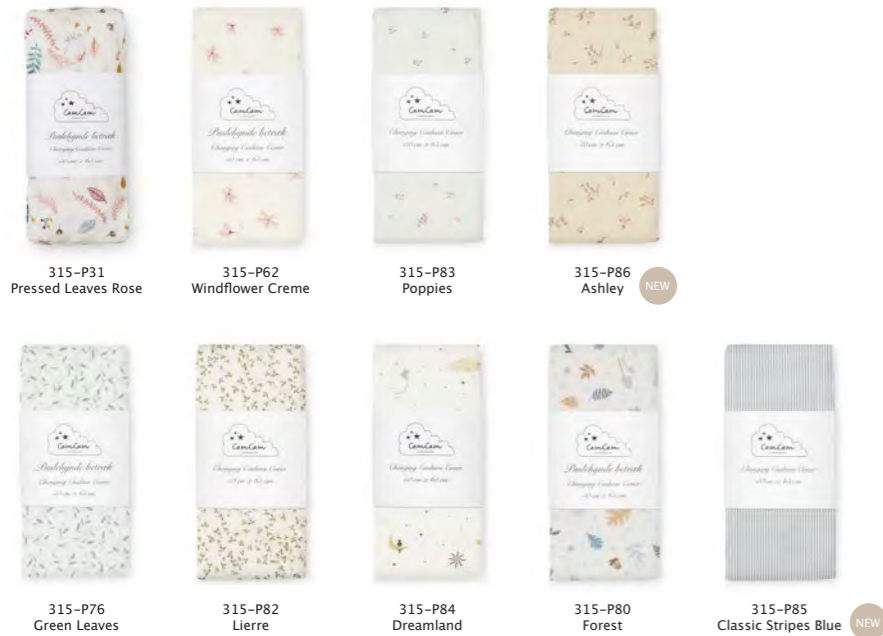

CHANGING CUSHION COVER
315

RR PRICE
179,00 DKK
24,00 EUR

Pack size: 6 pcs / pack
Dimensions: W50 x L65 cm (fits 330A) Materials: 100% Organic Cotton w. coating. Has elastic casing and a coated surface