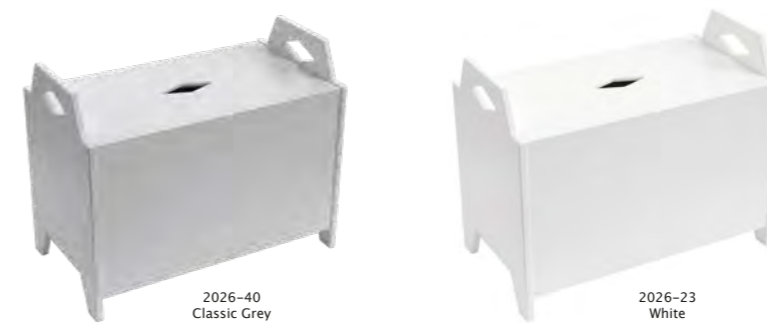

2026-40
Classic Grey

2026-23
White