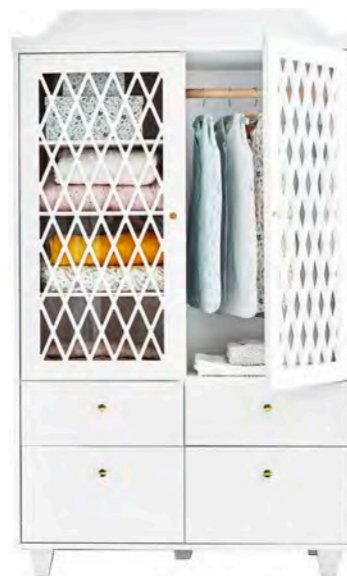

2005A-23
White