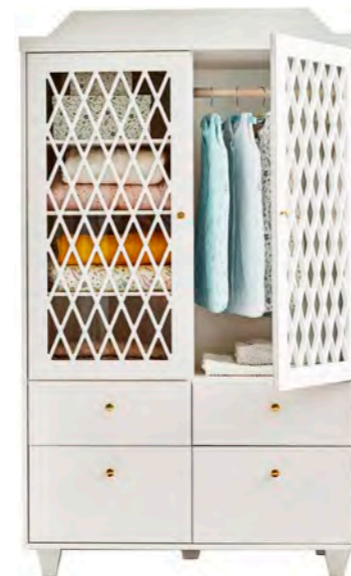

2005A-54
Light Sand

FROM NEWBORN TO TODDLER

is for the newborn baby who cannot roll over or sit up yet

is for the agile baby and small toddler

is for big toddler, who can jump out of the bed