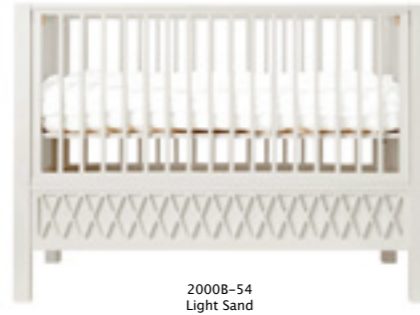

2000B-54
Light Sand

BED RAIL, HARLEQUIN BABY BED
2043

RR PRICE
599,00 DKK
81,00 EUR

Pack size: 1 pc / pack
Dimensions: H34 x W55 x D8 cm
Material: FSC 100% wood