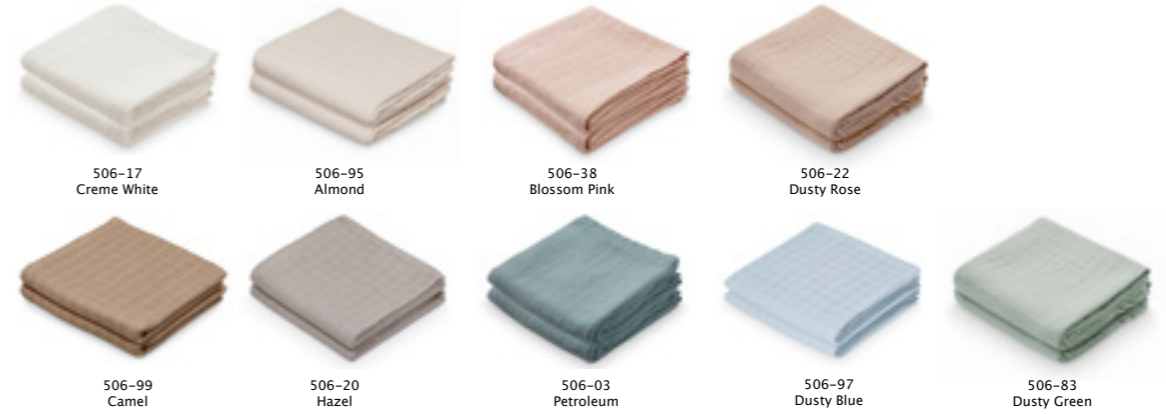

MUSLIN CLOTH - SET OF 2
506

RR PRICE
119,00 DKK
16,00 EUR

Pack size: 6 set / pack
Dimensions: L70 x W70 cm
Material: 100% Organic Cotton