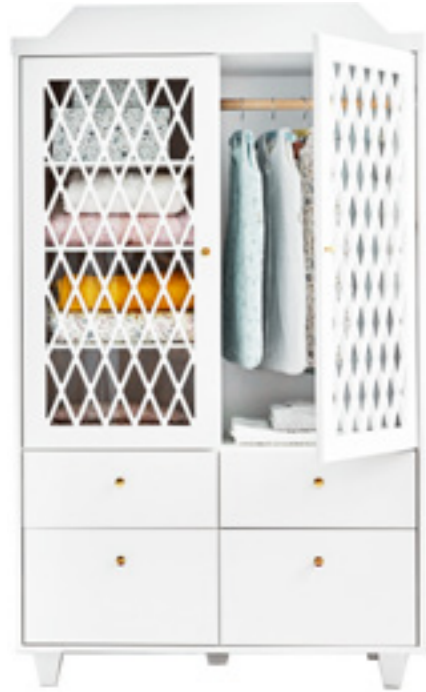

2003B-23  
White

HARLEQUIN WARDROBE  
2005A

RR PRICE  
10.999,00 DKK  
1.467,00 EUR

Pack size: 1 pc / pack  
Dimensions: H175 x W105 x D55 cm  
Material: FSC 100% wood  
With plexiglass and brass knobs. The plexiglass can easily be removed  
Has 4 drawers and 2 doors. Inside is a hanging rail and 3 shelves  
Flatpacked. Easy to assemble. Waterbased paint.