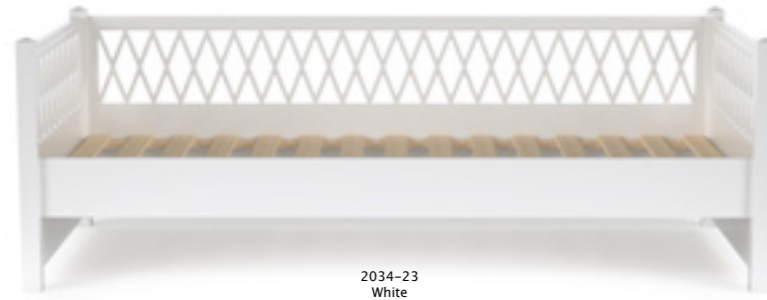

2024-23  
White

2024-54  
Light Sand

DAYBED, 90x200  
2034

RR PRICE  
9.999,00 DKK  
1.345,00 EUR

Pack size: 1 pc / pack  
Dimensions Outer: H72 x W211 x D98 cm. Mattress size: 90x200cm (not included)  
Material: FSC 100% wood  
The daybed meets the requirements of EN 1725:1998  
Flatpacked. Easy to assemble. Waterbased paint.

2034-23  
White

JUNIOR BED, EXTENDABLE, 90x160/200  
2035

RR PRICE  
7.999,00 DKK  
1.060,00 EUR

Pack size: 1 pc / pack  
Dimensions Outer: H78 x W171/211 x D99 cm. Mattress size: 90 x 160 cm – 90 x 200 cm (not included)  
Material: FSC 100% wood  
The daybed meets the requirements of EN 1022:2018 and EN 1725:1998  
Flatpacked. Easy to assemble. Waterbased paint.