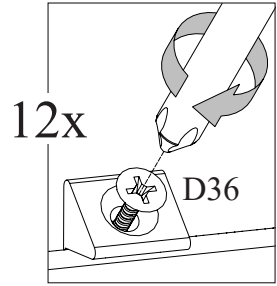

PARTS LIST

Item No.	Dimensions, mm	Quantity	Package
1	1084 x 380 x 16	1	1/2
2	1084 x 380 x 16	1	1/2
3	773 x 380 x 16	1	1/2
4	737 x 380 x 16	1	1/2
5	737 x 284 x 16	1	1/2
6	737 x 264 x 12	1	1/2
7	773 x 110 x 16	1	1/2
8	559 x 748 x 3,2	1	1/2
9	748 x 480 x 3,2	1	1/2
10	463 x 364 x 18	2	2/2
12	731 x 179 x 16	3	2/2
13	325 x 140 x 16	3	2/2
14	325 x 140 x 16	3	2/2
15	695 x 139 x 16	3	2/2
16	706 x 320 x 3,2	3	2/2
34	200 x 45 x 60	4	1/2

A5
(×1)

A27
(×8)

68287-2, 68287-3

I

II

7

D36
(×12)

X=Y

68287-2, 68287-3

8

68287-2, 68287-3

9

WARNING!

For security and to secure you have many years of enjoyment with your new item, please note that the closet must be fixed to the wall to ensure stability. Check carefully that dowels and screws are corresponding to the wall. Seek assistance from a professional if necessary.