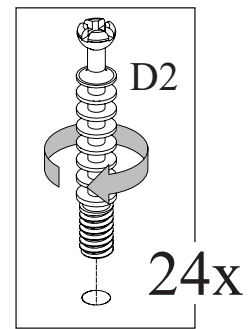

10

$\frac{D5}{(\times 24)}$ $\frac{H1}{(\times 12)}$ $\frac{D2}{(\times 24)}$

3x

68287-2, 68287-3