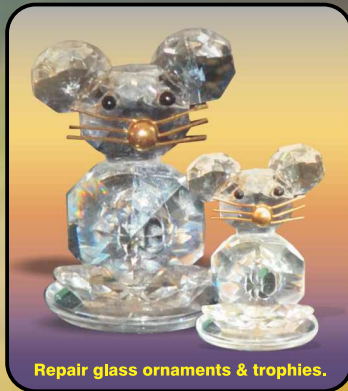

Repair glass ornaments & trophies.

THE **ONLY**
CRYSTAL CLEAR GLASS
ADHESIVE
FOR DIY USE