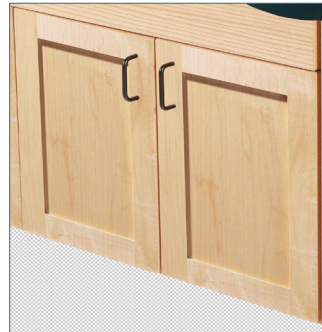

☐ **102-SS** - Shaker Style