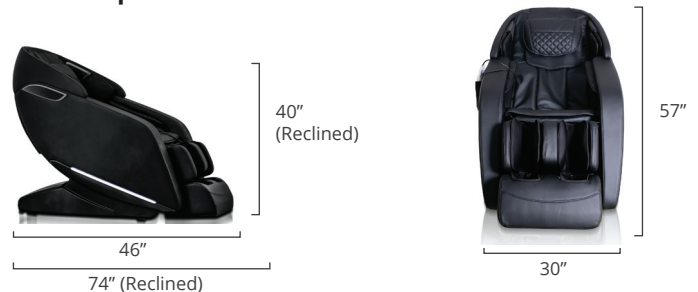

Kyoto Genki M380 Massage Chair

Features

- 360°, 4 node massage robot performs, kneading, tapping, kneading with tapping, shiatsu and knocking
- 11 fully automatic programs, plus separate Quick Massage program
- Full manual control including air intensity, foot roller on/off and targeted zone massage mapping
- One touch Zero Gravity mode to relieve spinal pressure
- Lumbar heat to warm up muscles for enhanced massage
- Total Sole Reflexology with triple shiatsu rollers per foot and Calf Roller Reflexology to sooth aching muscles.
- Chromotherapy lights
- MyMassage program memory
- USB charging port
- Intelligent voice command + control

Zero Gravity

Kneading + Oscillating calf

Bluetooth Speakers

Massage Regions

Ideal Height & Weight

Product Specifications

Minimum Door and Hall Width: 31" (without arm panels)

12 Auto Programs

Wired Controller

Back Mechanism Track Type/Length

2D

L Track / 43"

Airbags/Cells Recline

24 / 34

Zero Gravity Inversion

Heat Zones Smart Fit