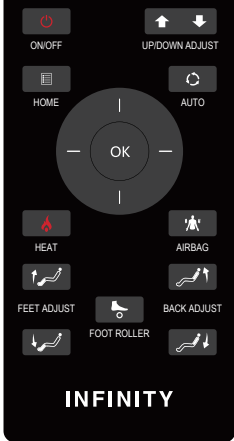

Infinity IT-8500 Plus Massage Chair

Black

Brown

Features

- Near-flat reclining S-track enables superior stretching
- Soothing lumbar heat loosens muscles
- Triple roller Total Sole Reflexology™ foot massage
- Spinal correction & decompression stretch
- 4 node traveling back mechanism delivers shiatsu, kneading, tapping, and knocking massage techniques
- Built in Bluetooth Speakers
- Nature Sounds to lower your stress level and help you relax

Decompression Stretch

True Inversion

Lumbar Heat

7 Auto Programs

Wired Controller

Back Mechanism Track Type/Length

2D

S Track / 30"

Airbags/Cells

40 / 64

Recline

Zero Gravity Inversion

Heat Zones

• Lumbar

Smart Fit

• Smart Body Scan