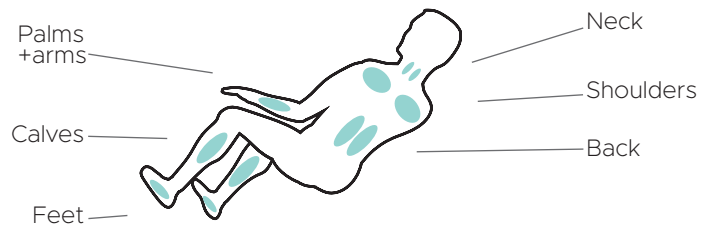

Airbags/Cells

40 / 64

Recline

Zero Gravity Inversion

Heat Zones

• Lumbar

Smart Fit

• Smart Body Scan

Wall Clearance

14"

Warranty

Infinity Care
5 Year Limited Warranty

Massage Regions

Ideal Height & Weight

4'11" - 6'6"

300 LBS MAX