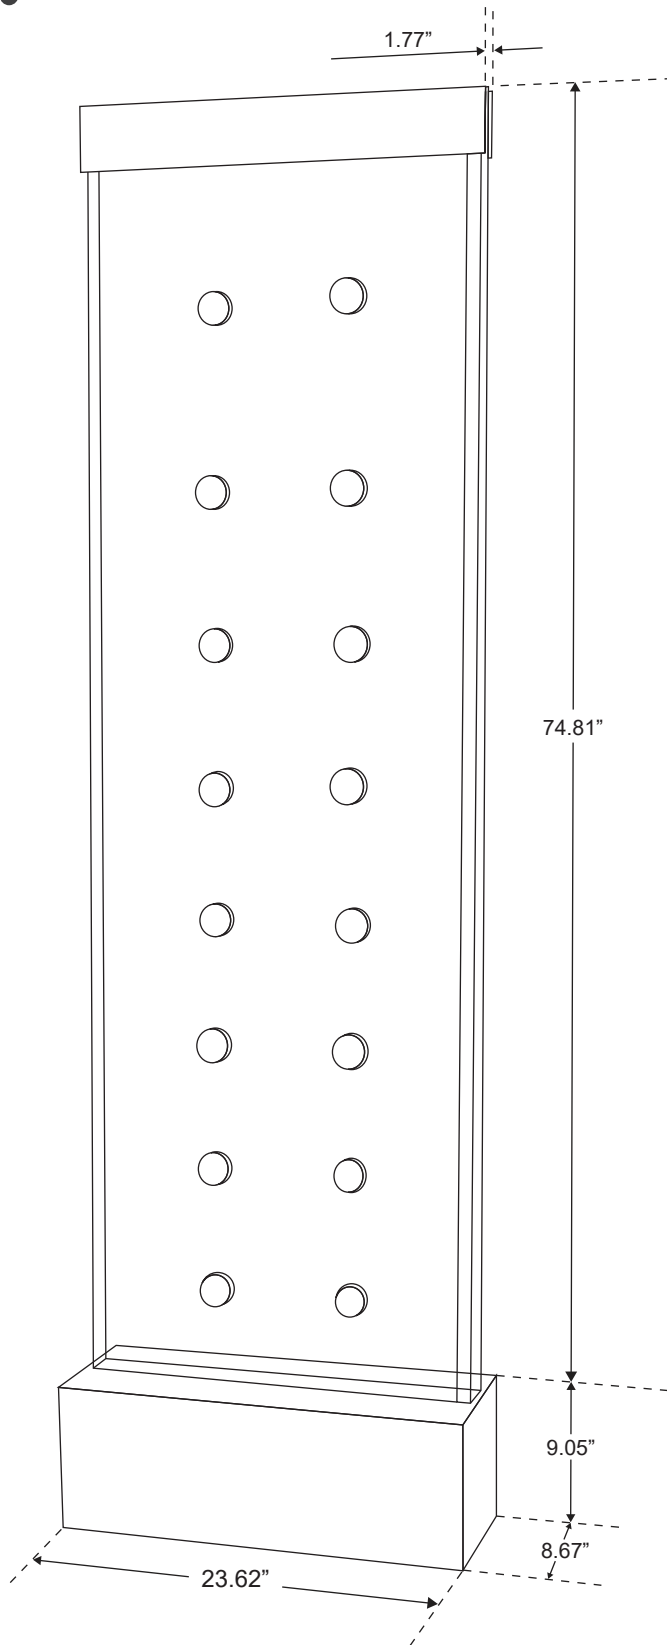

LED WATERWALL DISPLAY DIMENSIONS

The Dimensions are in inches.

www.gulfstreaminc.com

LED WATERWALL DISPLAY DIMENSIONS

The Dimensions are in centimeters.

www.gulfstreaminc.com