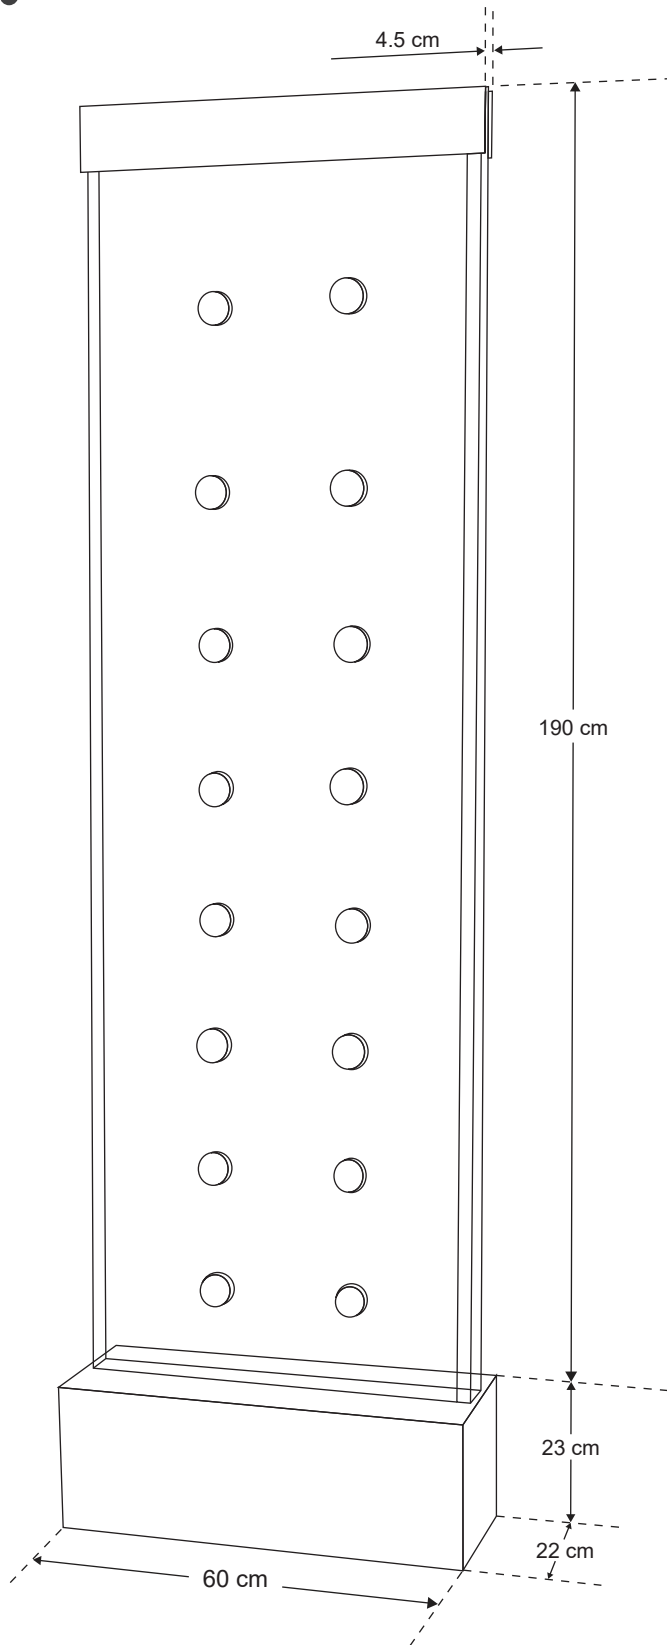

LED WATERWALL DISPLAY DIMENSIONS

The Dimensions are in inches.

www.gulfstreaminc.com

LED WATERWALL DISPLAY DIMENSIONS

The Dimensions are in centimeters.

www.gulfstreaminc.com