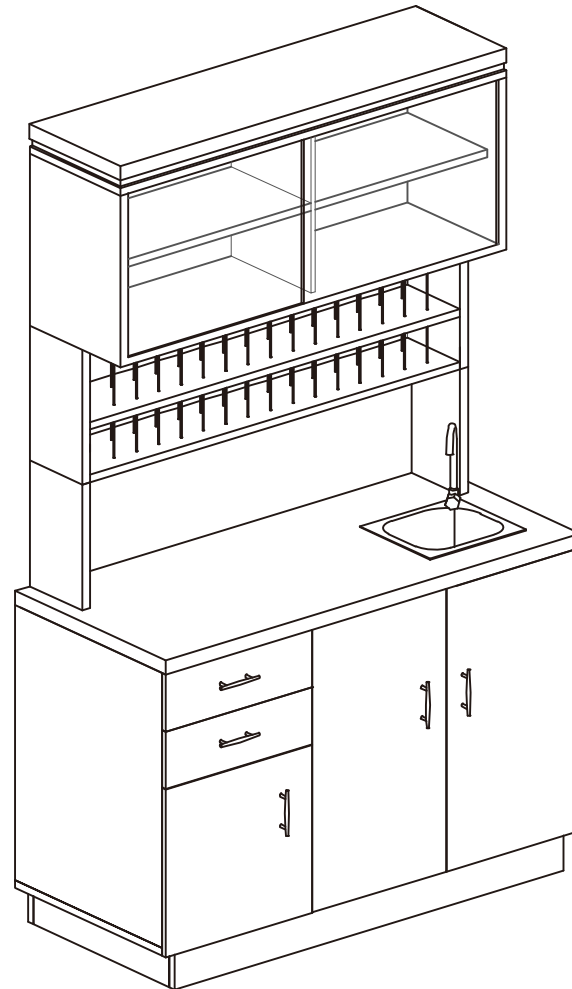

Maple

6066

INSTRUCTION MANUAL

EN

CONTENTS

Product Introduction	3
Warranty	4
Assembly Instructions	5
_List of Parts	5
_Tools Necessary	7
_Instructions	8
Aftercare Instructions	16
Contact Us	17

Please read the operation manual before using the product.

Please put the operation manual in the place easy for you to read and you can read it at any time.