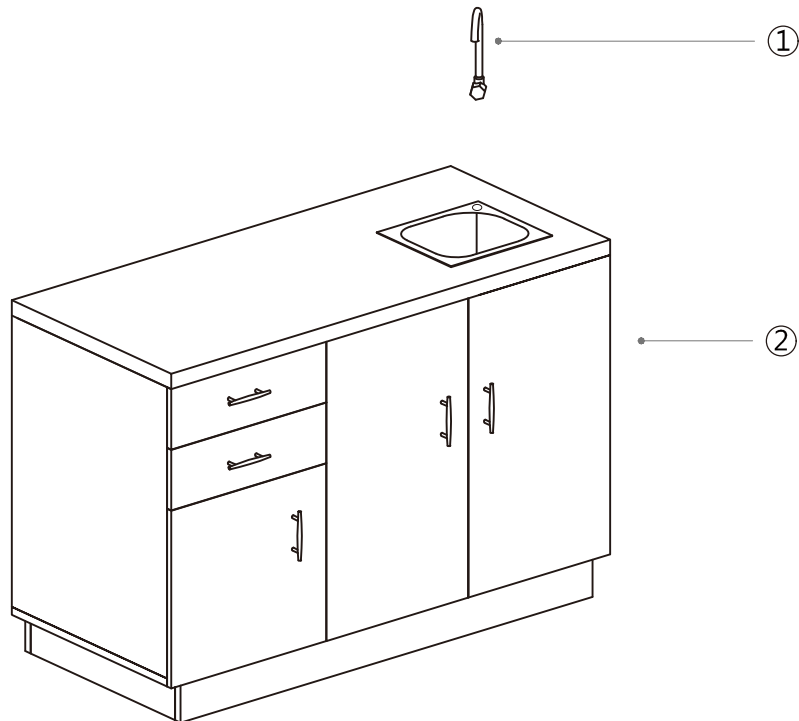

ASSEMBLY INSTRUCTIONS

DIR

www.dirgroup.co.uk

→
Step 3