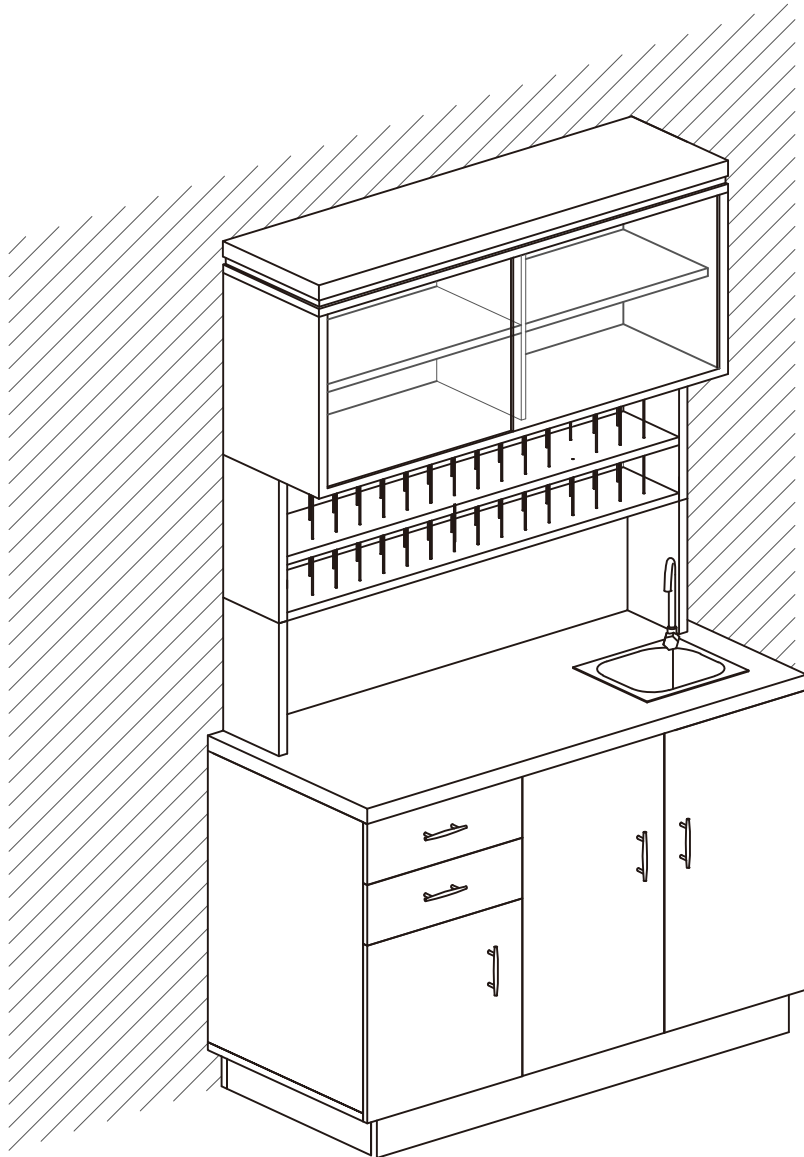

ASSEMBLY INSTRUCTIONS

DIR

www.dirgroup.co.uk

Screw