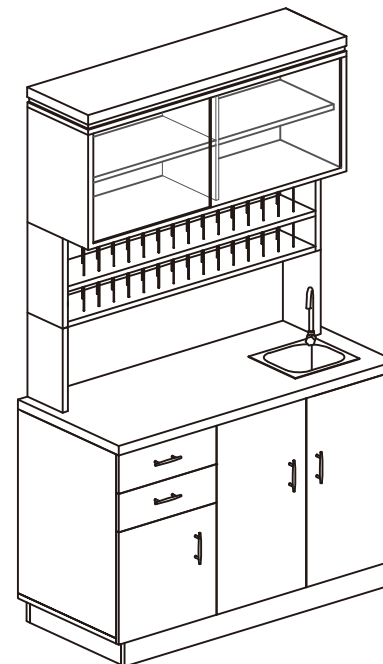

ASSEMBLY INSTRUCTIONS

→
Step 6