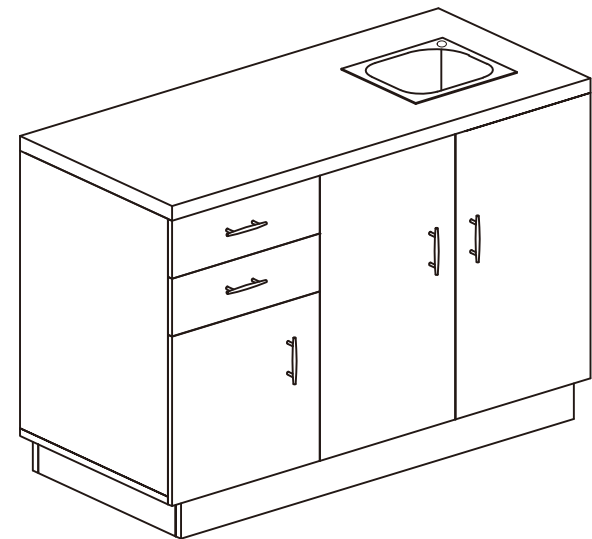

ASSEMBLY INSTRUCTIONS

Step 2