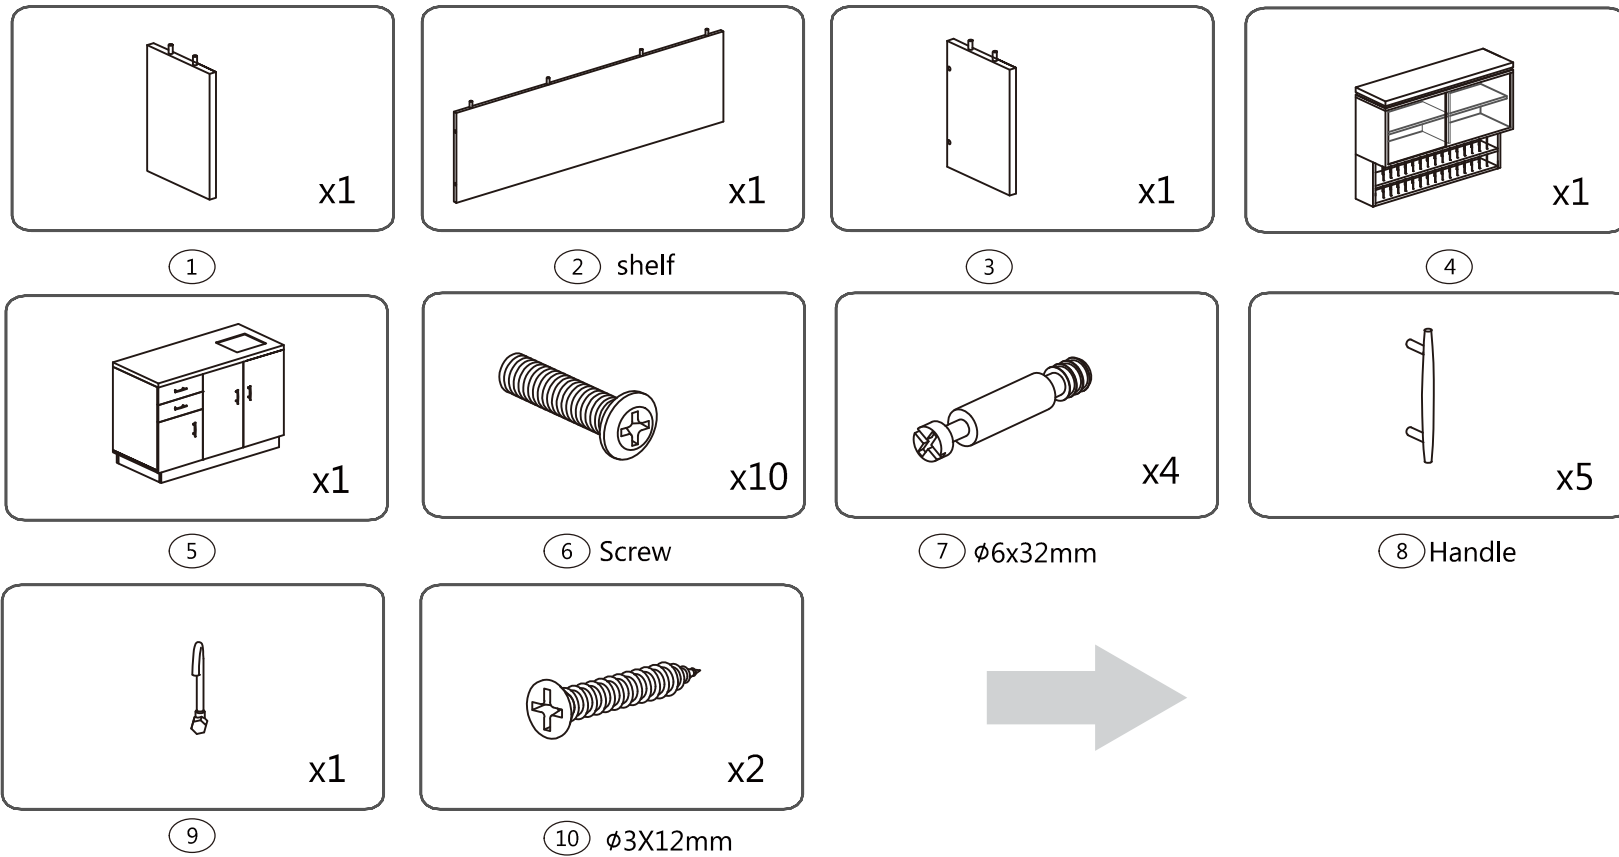

ASSEMBLY INSTRUCTIONS

List of Parts