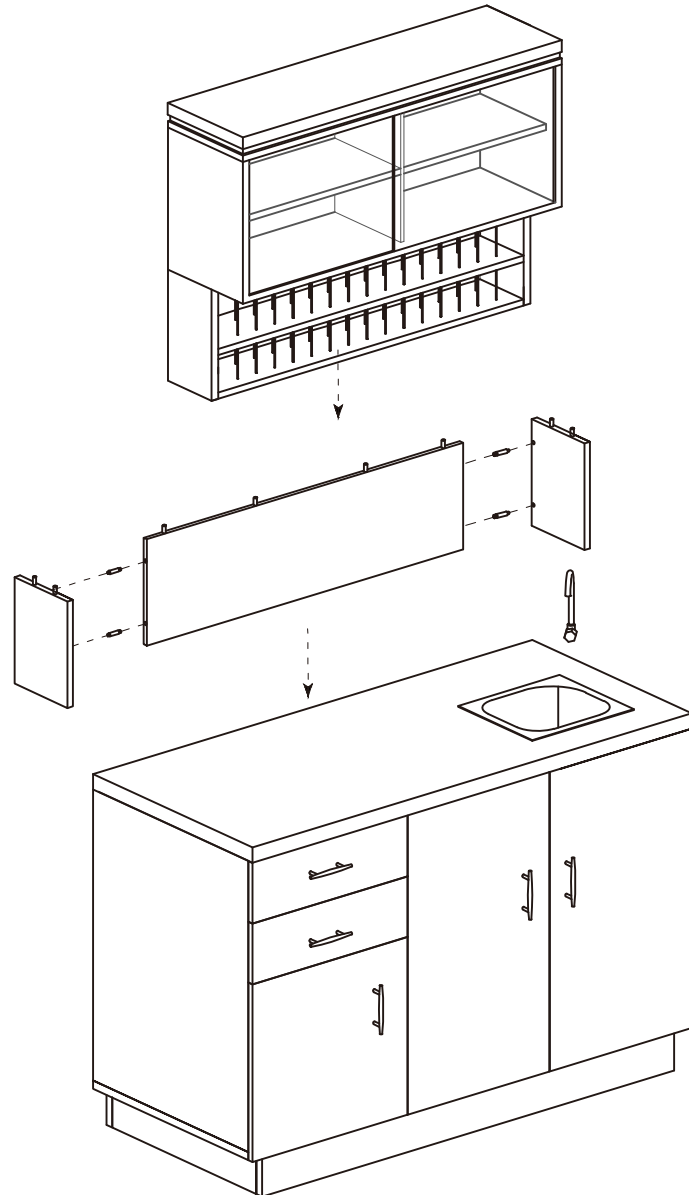

ASSEMBLY INSTRUCTIONS