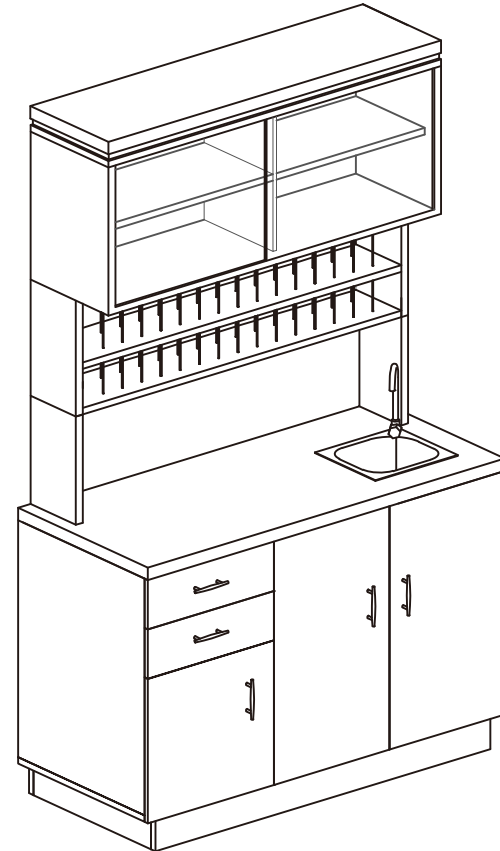

ASSEMBLY INSTRUCTIONS