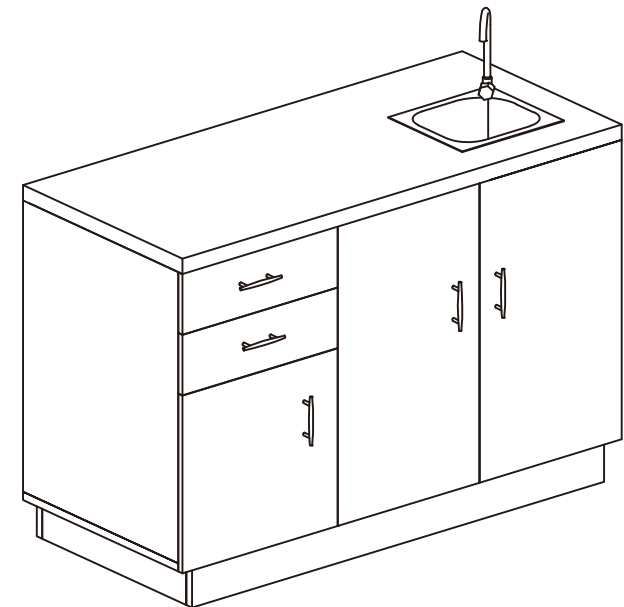

ASSEMBLY INSTRUCTIONS

DIR

www.dirgroup.co.uk

→
Step 3