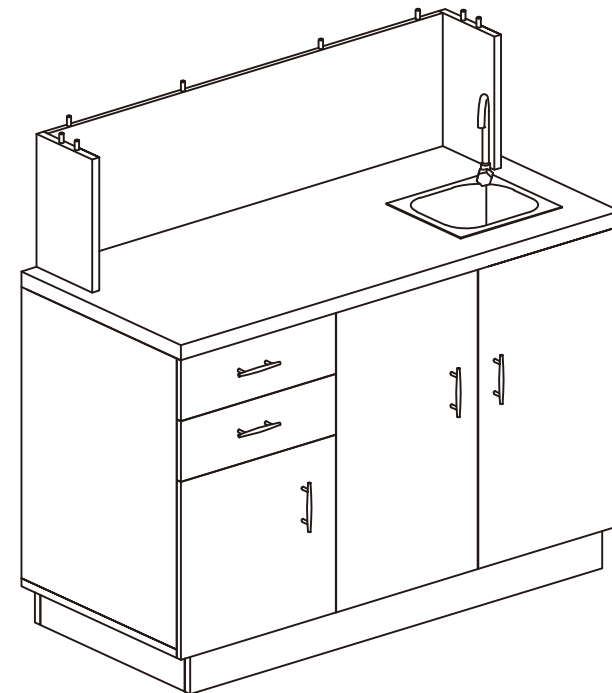

ASSEMBLY INSTRUCTIONS

DIR

www.dirgroup.co.uk

→
Step5