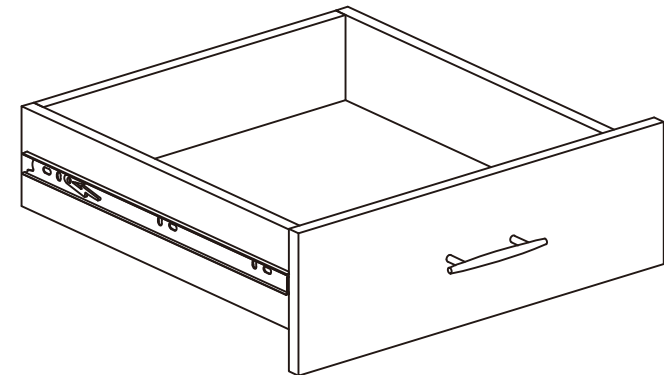

ASSEMBLY INSTRUCTIONS

→
Step 1