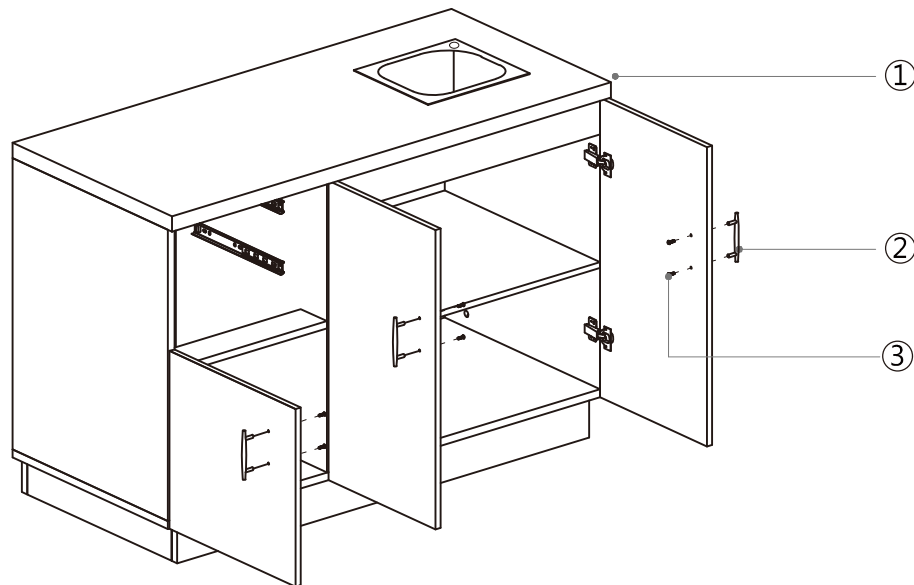

ASSEMBLY INSTRUCTIONS

Step 2