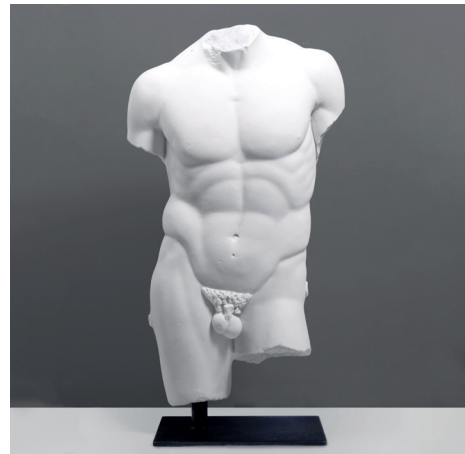

MALE TORSO LIFE-SIZE STATUE ON BASE

REF: SCRO3420082

HEIGHT: 117 CM / 45.6"
WIDTH: 54 CM / 21.1"
DEPTH: 45 CM / 17.6"
WEIGHT: 50 KG / 110 LBS

MATERIAL: MARBLE