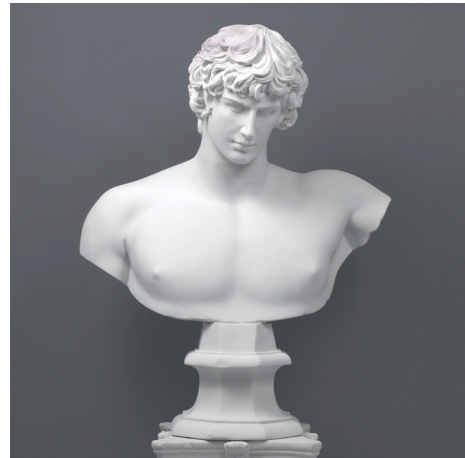

ANTINOUS BUST

REF: SCRO3420035

HEIGHT: 97 CM / 37.8"
WIDTH: 76 CM / 29.6"
DEPTH: 40 CM / 15.6"
WEIGHT: 20 KG / 44 LBS

MATERIAL: MARBLE