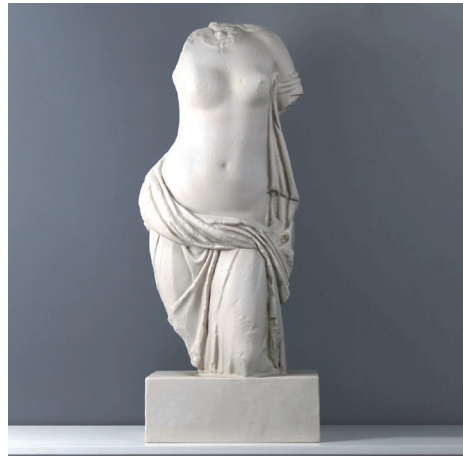

TORSO OF APHRODITE STATUE (MEDIUM)

REF: SCRO3420010

HEIGHT: 97 CM / 37.8"
WIDTH: 39 CM / 15.2"
DEPTH: 22 CM / 8.6"

MATERIAL: MARBLE