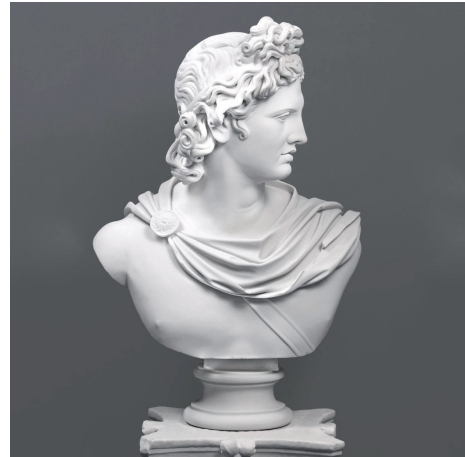

ANTINOUS BUST

REF: SCRO3420035

HEIGHT: 97 CM / 37.8"
WIDTH: 76 CM / 29.6"
DEPTH: 40 CM / 15.6"
WEIGHT: 20 KG / 44 LBS

MATERIAL: MARBLE

APOLLO BELVEDERE BUST

REF: SCRO3420036

HEIGHT: 76 CM / 29.6"
WIDTH: 54 CM / 21.1"
DEPTH: 24 CM / 9.4"
WEIGHT: 15 KG / 33 LBS

MATERIAL: MARBLE

APOLLO BUST STATUE

REF: SCRO3420037

HEIGHT: 44 CM / 17.2"
WIDTH: 32 CM / 12.5"
DEPTH: 14 CM / 5.5"
WEIGHT: 15 KG / 33 LBS

MATERIAL: MARBLE

LARGE MEDUSA HEAD STATUE ON IRON BASE

REF: SCRO3420089