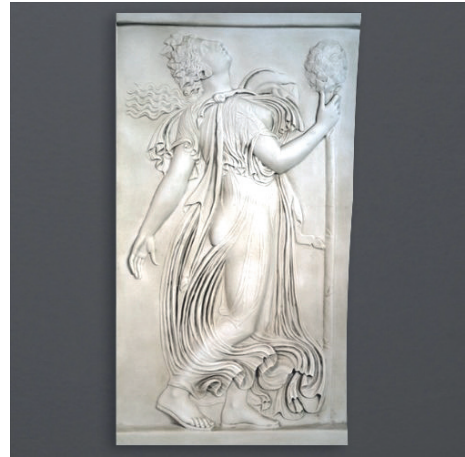

THE DANCE OF THE MAENADS BAS-RELIEF (LEFT)

REF: SCRO3420087

HEIGHT: 143 CM / 55.8"
WIDTH: 79 CM / 30.8"
DEPTH: 10 CM / 3.9"
WEIGHT: 60 KG / 132 LBS

MATERIAL: MARBLE