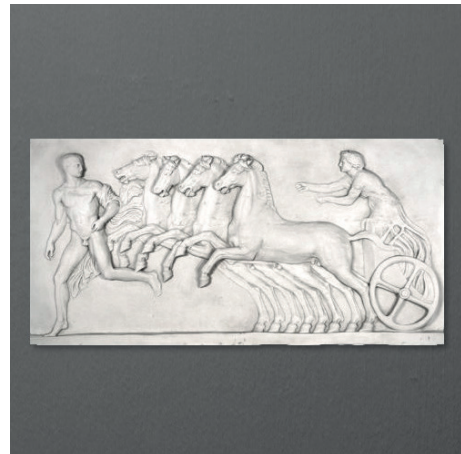

EOS IN HER CHARIOT BAS-RELIEF (LEFT)

REF: SCRO3420084

LENGTH: 141 CM / 55"
HEIGHT: 73 CM / 28.5"
DEPTH: 10 CM / 3.9"
WEIGHT: 40 KG / 88 LBS

MATERIAL: MARBLE