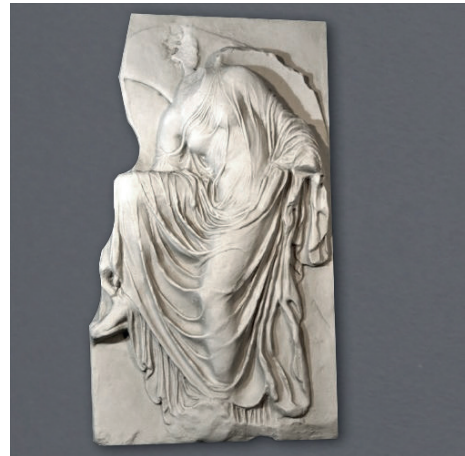

MATERIAL: MARBLE

NIKE ADJUSTING HER SANDAL BAS-RELIEF (LARGE)

REF: SCRO3420086

HEIGHT: 90 CM / 35.1"
WIDTH: 54 CM / 21.1"
DEPTH: 14 CM / 5.5"
WEIGHT: 30 KG / 66 LBS

MATERIAL: MARBLE

THE DANCE OF THE MAENADS BAS-RELIEF (LEFT)