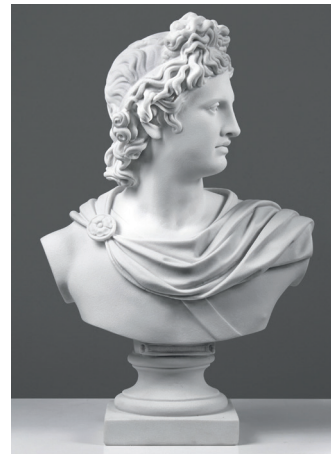

MATERIAL: MARBLE

APOLLO BUST STATUE

REF: SCRO3420037

HEIGHT: 44 CM / 17.2"
WIDTH: 32 CM / 12.5"
DEPTH: 14 CM / 5.5"
WEIGHT: 15 KG / 33 LBS

MATERIAL: MARBLE

LARGE MEDUSA HEAD STATUE ON IRON BASE

REF: SCRO3420089

HEIGHT: 57 CM / 22.2"
WIDTH: 44 CM / 17.2"
DEPTH: 30 CM / 11.7"
WEIGHT: 16 KG / 35.2 LBS

MATERIAL: MARBLE

ANTONINUS PIUS BUST STATUE

REF: SCRO3420038

HEIGHT: 58 CM / 22.6"
WIDTH: 27.5 CM / 10.7"
DEPTH: 24.5 CM / 9.6"
WEIGHT: 18 KG / 39.6 LBS