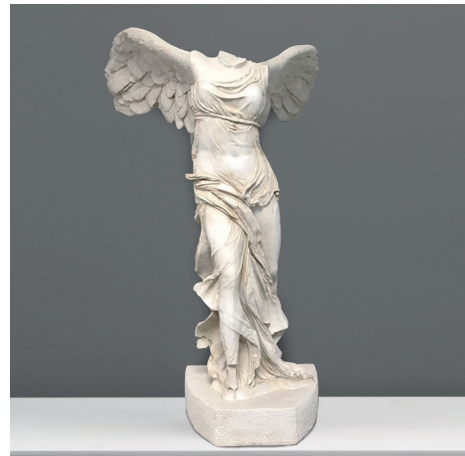

NIKE LIFE-SIZE STATUE (LARGE) - WINGED VICTORY OF SAMOTHRACE

REF: SCRO3420020

HEIGHT: 290 CM / 113.1"
WIDTH: 106 CM / 41.3"
DEPTH: 98 CM / 38.2"
BASE SIZE: 104 CM X 95 CM / 40.6" X 37.4"
OCCUPIED AREA WITH WINGS: WIDTH: 200 CM / (79") DEPTH: 220 CM / (87")
BODY WEIGHT: 280 KG / (617 LBS) WINGS WEIGHT: 60 KG / (132 LBS) / EACH
TOTAL WEIGHT: 400 KG / (881 LBS) DELIVERED IN 3 PARTS (BODY + 2 WINGS)

MATERIAL: MARBLE