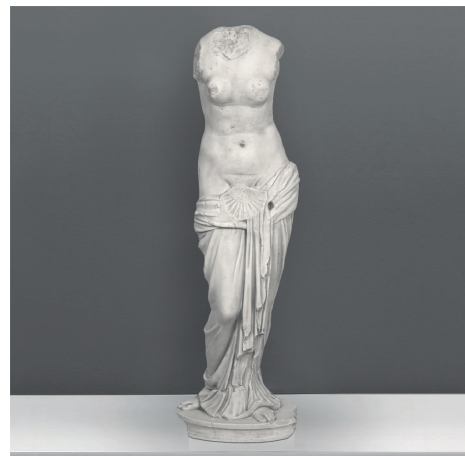

REF: SCRO3420003

HEIGHT: 220 CM / 85.8"
WIDTH: 65 CM / 25.4"
DEPTH: 47 CM / 18.3"
WEIGHT: 130 KG / 286 LBS

MATERIAL: MARBLE

VENUS TORSO LIFE-SIZE STATUE (LARGE)

REF: SCRO3420004

HEIGHT: 158 CM / 61.6"
WIDTH: 55 CM / 21.5"
DEPTH: 42 CM / 16.4"
WEIGHT: 55 KG / 121 LBS

MATERIAL: MARBLE

VENUS TORSO LIFE-SIZE STATUE (LARGE)

REF: SCRO3420005

HEIGHT: 160 CM / 62.4"
WIDTH: 50 CM / 19.5"
DEPTH: 40 CM / 15.6"
WEIGHT: 65 KG / 143 LBS

MATERIAL: MARBLE

**VENUS GENETRIX - FRÄ©JUS APHRODITE LIFE-SIZE
STATUE (LARGE)**

REF: SCRO3420006

HEIGHT: 178 CM / 69.4"
WIDTH: 52 CM / 20.3"
DEPTH: 52 CM / 20.3"
WEIGHT: 100 KG / 220 LBS

MATERIAL: MARBLE

**VENUS ITALICA BY CANOVA LIFE-SIZE STATUE
(LARGE)**

REF: SCRO3420007

HEIGHT: 172 CM / 67.1"
WIDTH: 47 CM / 18.3"
DEPTH: 67 CM / 26.1"
WEIGHT: 47 KG / 103.4 LBS

MATERIAL: MARBLE

VENUS WITH ROSE LIFE-SIZE STATUE (LARGE)

REF: SCRO3420008

HEIGHT: 70 CM / 27.3"
DEPTH: 50 CM / 19.5"
WEIGHT: 80 KG / 176 LBS

MATERIAL: MARBLE

VENUS DE MEDICI LIFE-SIZE STATUE (LARGE)

REF: SCRO3420009