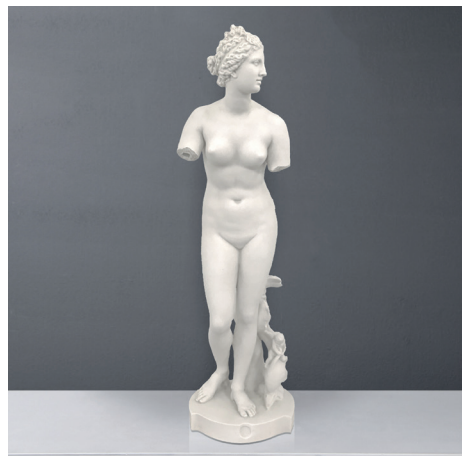

REF: SCRO3420006

HEIGHT: 178 CM / 69.4"
WIDTH: 52 CM / 20.3"
DEPTH: 52 CM / 20.3"
WEIGHT: 100 KG / 220 LBS

MATERIAL: MARBLE

**VENUS ITALICA BY CANOVA LIFE-SIZE STATUE
(LARGE)**

REF: SCRO3420007

HEIGHT: 172 CM / 67.1"
WIDTH: 47 CM / 18.3"
DEPTH: 67 CM / 26.1"
WEIGHT: 47 KG / 103.4 LBS

MATERIAL: MARBLE

VENUS WITH ROSE LIFE-SIZE STATUE (LARGE)

REF: SCRO3420008

HEIGHT: 70 CM / 27.3"
DEPTH: 50 CM / 19.5"
WEIGHT: 80 KG / 176 LBS

MATERIAL: MARBLE

VENUS DE MEDICI LIFE-SIZE STATUE (LARGE)

REF: SCRO3420009

HEIGHT: 156 CM / 60.8"
WEIGHT: 60 KG / 132 LBS

MATERIAL: MARBLE

FEMALE LIFE-SIZE STATUE

REF: SCRO3420011

HEIGHT: 147 CM / 57.3"
WIDTH: 44 CM / 17.2"

MATERIAL: MARBLE

APOLLO LIFE-SIZE STATUE (LARGE) - GREEK GOD OF MUSIC & ARCHERY

REF: SCRO3420012

HEIGHT: 190 CM / 74.1"
WIDTH: 80 CM / 31.2"
DEPTH: 60 CM / 23.4"
WEIGHT: 80 KG / 176 LBS

MATERIAL: MARBLE

ATHENA LIFE-SIZE STATUE (LARGE) - GREEK GODDESS OF WISDOM

REF: SCRO3420013

HEIGHT: 190 CM / 74.1"
WIDTH: 65 CM / 25.4"
DEPTH: 40 CM / 15.6"
WEIGHT: 80 KG / 176 LBS