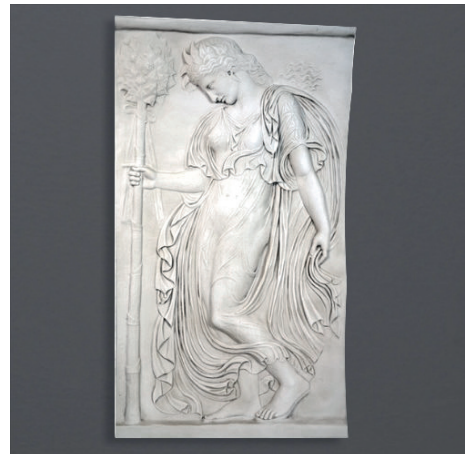

THE DANCE OF THE MAENADS BAS-RELIEF (RIGHT)

REF: SCRO3420088

HEIGHT: 143 CM / 55.8"
WIDTH: 79 CM / 30.8"
DEPTH: 10 CM / 3.9"
WEIGHT: 60 KG / 132 LBS

MATERIAL: MARBLE