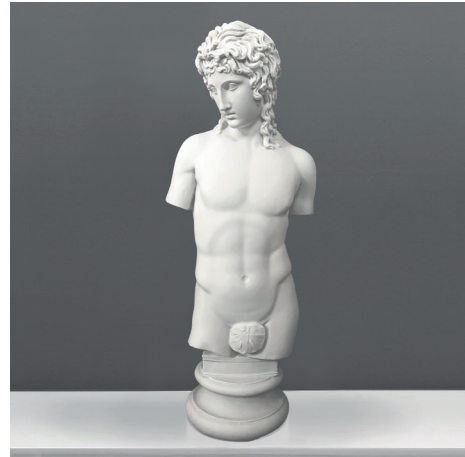

MATERIAL: MARBLE

Medium—size statues

GREEK SPHINX STATUE (MEDIUM)

REF: SCRO3420027

HEIGHT: 83 CM / 32.4"
WIDTH: 66.5 CM / 25.9"
DEPTH: 27 CM / 10.5"
WEIGHT: 40 KG / 88 LBS

MATERIAL: MARBLE

CARYATID COLUMN BUST SCULPTURE (MEDIUM)

REF: SCRO3420022

HEIGHT: 89 CM / 34.7"
WIDTH: 71 CM / 27.7"
DEPTH: 46 CM / 17.9"
WEIGHT: 50 KG / 110 LBS

MATERIAL: MARBLE

EROS OF CENTOCELLE TORSO STATUE (MEDIUM) - GREEK GOD OF DESIRE

REF: SCRO3420018

HEIGHT: 105 CM / 41"
WIDTH: 48 CM / 18.7"
WEIGHT: 40 KG / 88 LBS

MATERIAL: MARBLE

DISCOBOLUS STATUE (LIFE-SIZE)

REF: SCRO3420048

HEIGHT: 114 CM / 44.5"
WIDTH: 80 CM / 31.2"
DEPTH: 50 CM / 19.5"
BASE: 51 CM X 30 CM / 19.9"
X 11.7"
WEIGHT: 60 KG / 132 LBS

MATERIAL: MARBLE