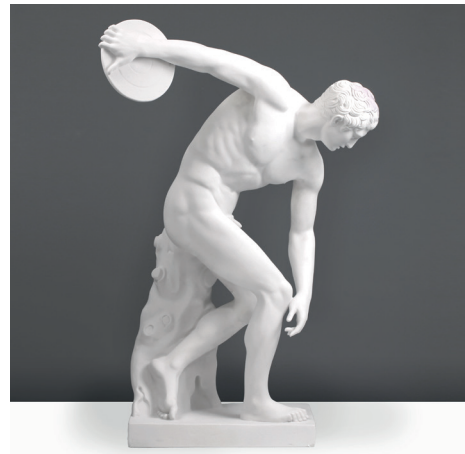

MATERIAL: MARBLE

DISCOBOLUS STATUE (LIFE-SIZE)

REF: SCRO3420048

HEIGHT: 114 CM / 44.5"
WIDTH: 80 CM / 31.2"
DEPTH: 50 CM / 19.5"
BASE: 51 CM X 30 CM / 19.9"
X 11.7"
WEIGHT: 60 KG / 132 LBS

MATERIAL: MARBLE

SPRING GODDESS STATUE (MEDIUM)

REF: SCRO3420051

HEIGHT: 130 CM / 50.7"
WIDTH: 40 CM / 15.6"
DEPTH: 40 CM / 15.6"
WEIGHT: 50 KG / 110 LBS

MATERIAL: MARBLE

SUMMER GODDESS STATUE (MEDIUM)

REF: SCRO3420052

HEIGHT: 130 CM / 50.7"
WIDTH: 40 CM / 15.6"
DEPTH: 40 CM / 15.6"
WEIGHT: 50 KG / 110 LBS